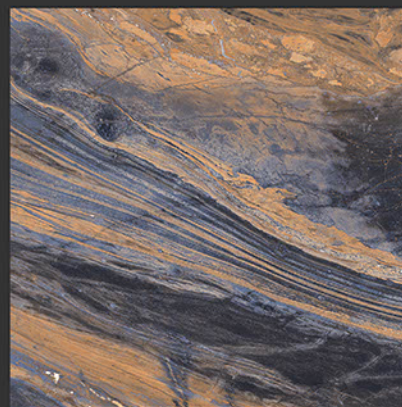

HIGH-GLOSS FINISH

**PGVT
800x800MM**

PALISENDRA BLUE

HIGH-GLOSS FINISH

**PGVT
800x800MM**

PANELA NIGHT

HIGH-GLOSS FINISH

**PGVT
800x800MM**