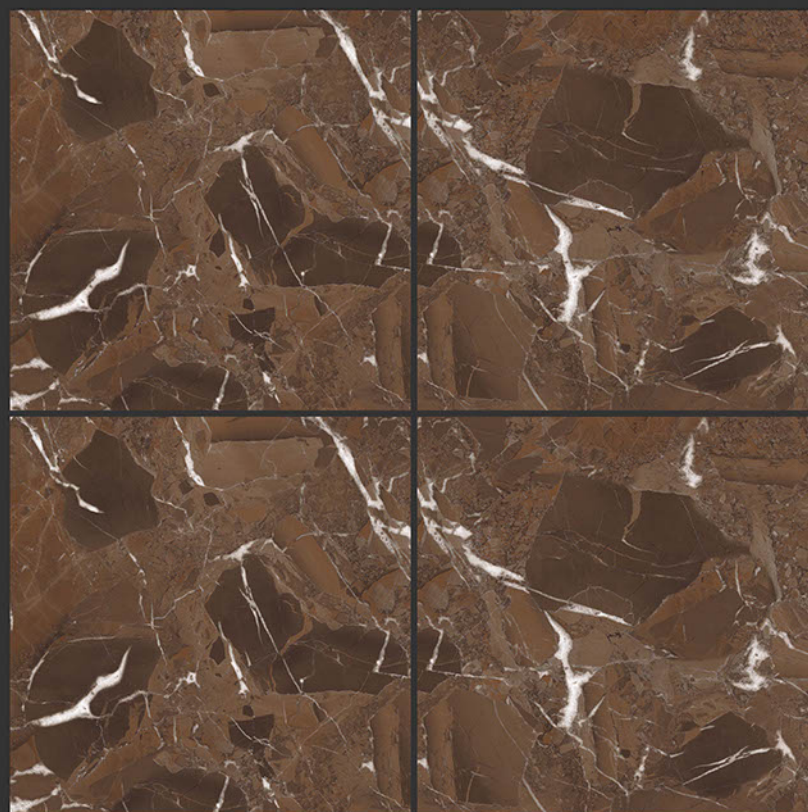

**PGVT
800x800MM**

800X800 HIGH GLOSS FINISH

MARMO RUBY CHOCO

HIGH GLOSSY FINISH

**PGVT
800x800MM**

SISILLIA-NERO

HIGH GLOSSY FINISH

**PGVT
800x800MM**