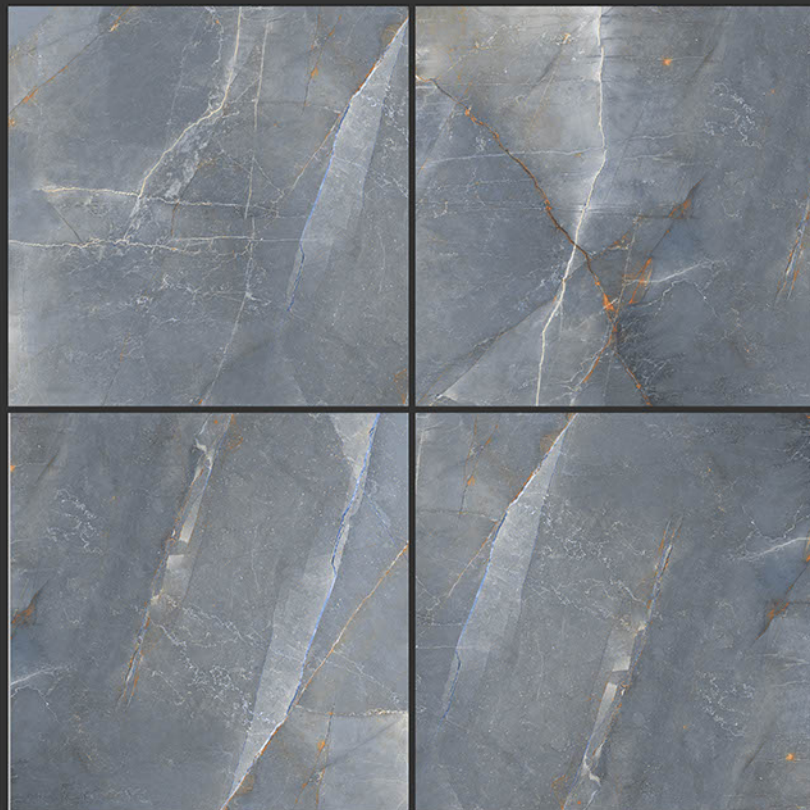

**PGVT
800x800MM**

GLOSSY FINISH

PGVT
800x800MM

BOSCO BEIGE

CALCATTÀ VENATINO

GLOSSY FINISH

**PGVT
800x800MM**

GLOSSY FINISH