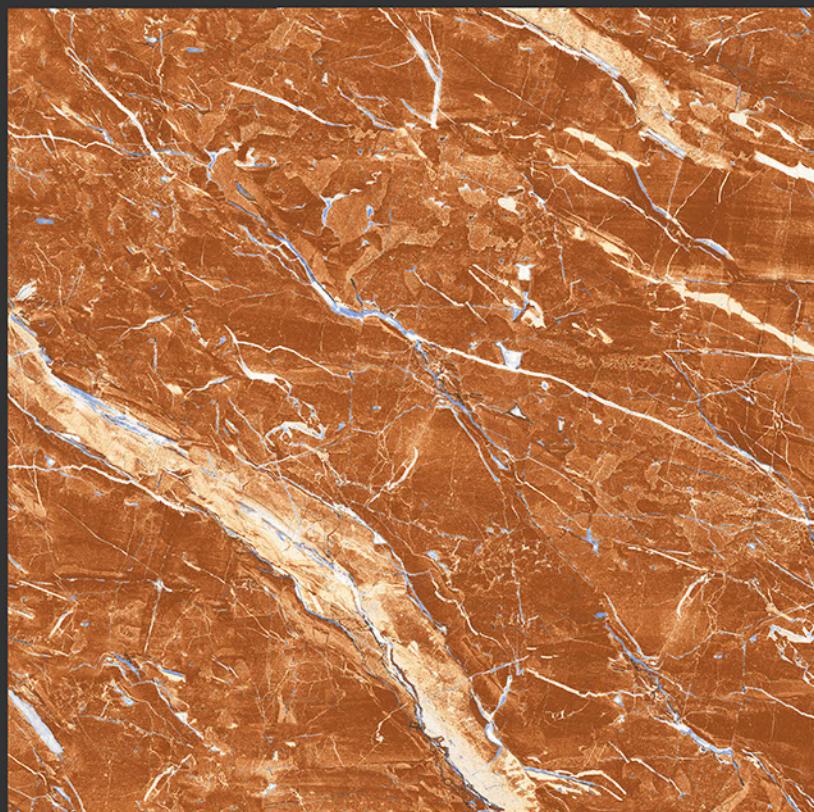

HIGH-GLOSS FINISH

**PGVT
800x800MM**

PALISENDRA BLUE

HIGH-GLOSS FINISH

**PGVT
800x800MM**

PANELA NIGHT

HIGH-GLOSS FINISH

**PGVT
800x800MM**