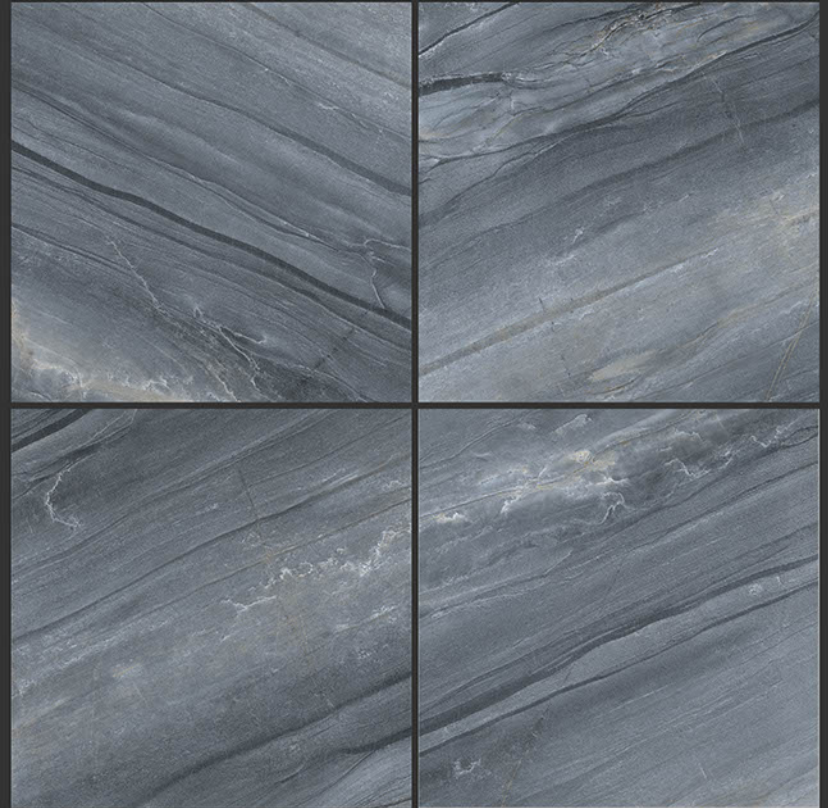

RUSTIC FINISH

PGVT
800x800MM

Brasil Black

RUSTIC FINISH

PGVT
800x800MM

Illusion Natural

Lather Azul

RUSTIC FINISH