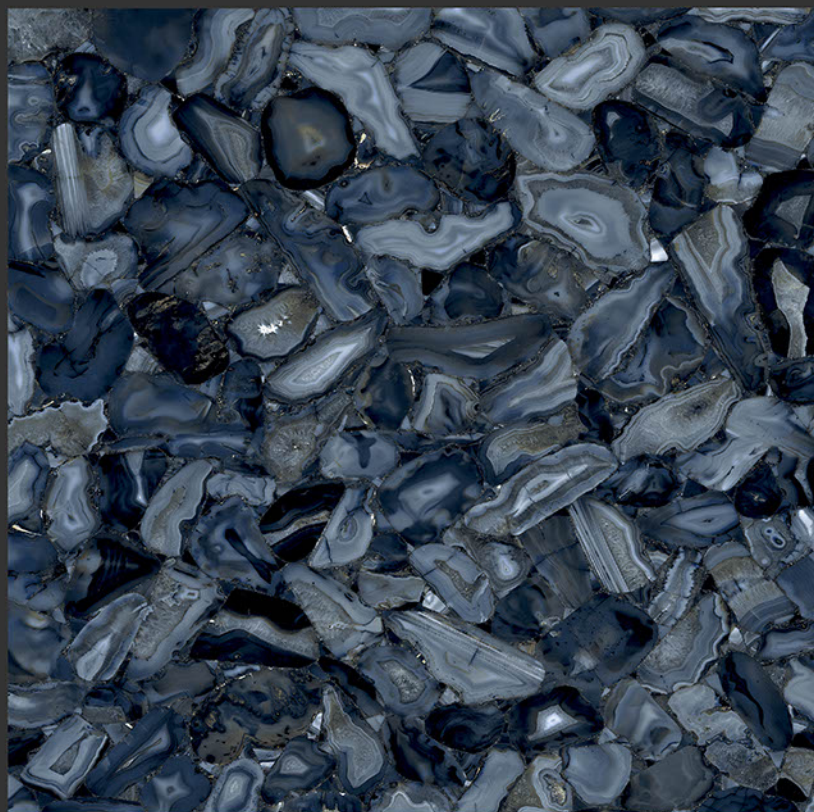

**PGVT
800x800MM**

HIGH GLOSSY FINISH

PGVT
800x800MM

MARMO JUPITER

Regal Emperador

HIGH GLOSSY FINISH

**PGVT
800x800MM**

ULTIMATE AGATE NATURAL