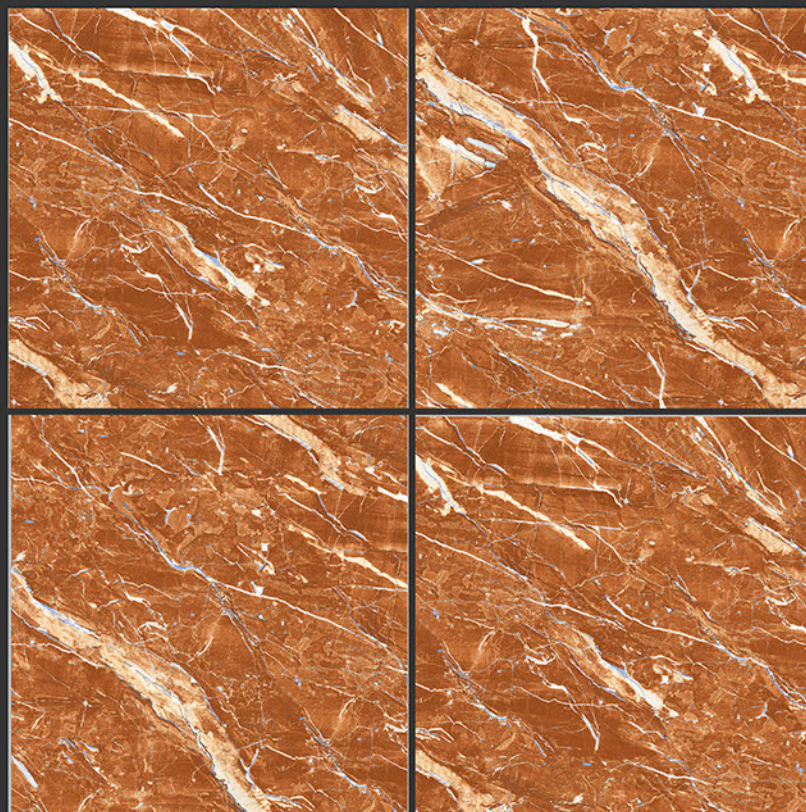

HIGH-GLOSS FINISH

**PGVT
800x800MM**