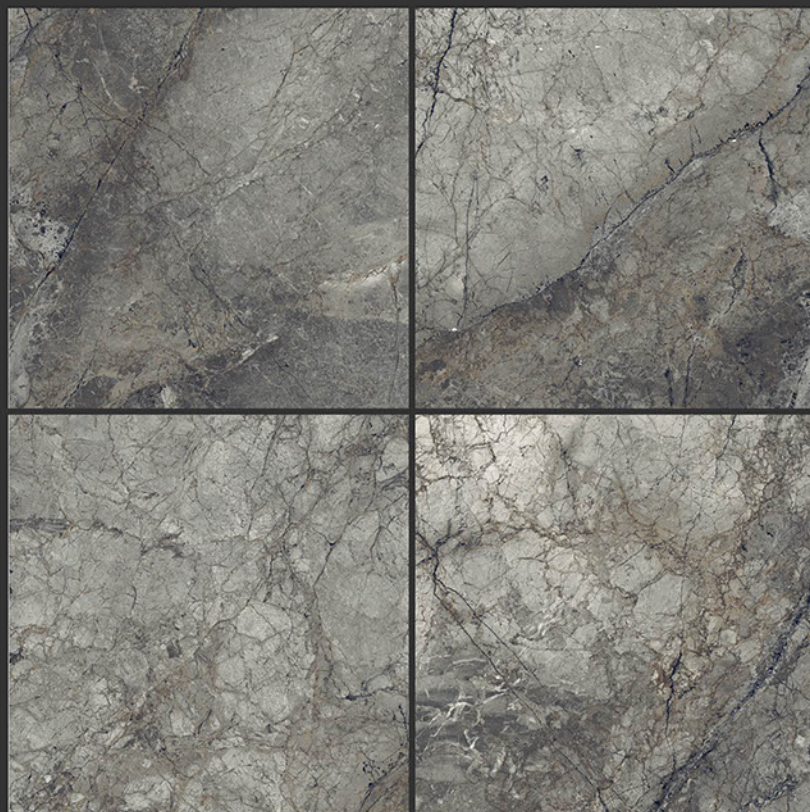

GLOSSY FINISH

**PGVT
800x800MM**