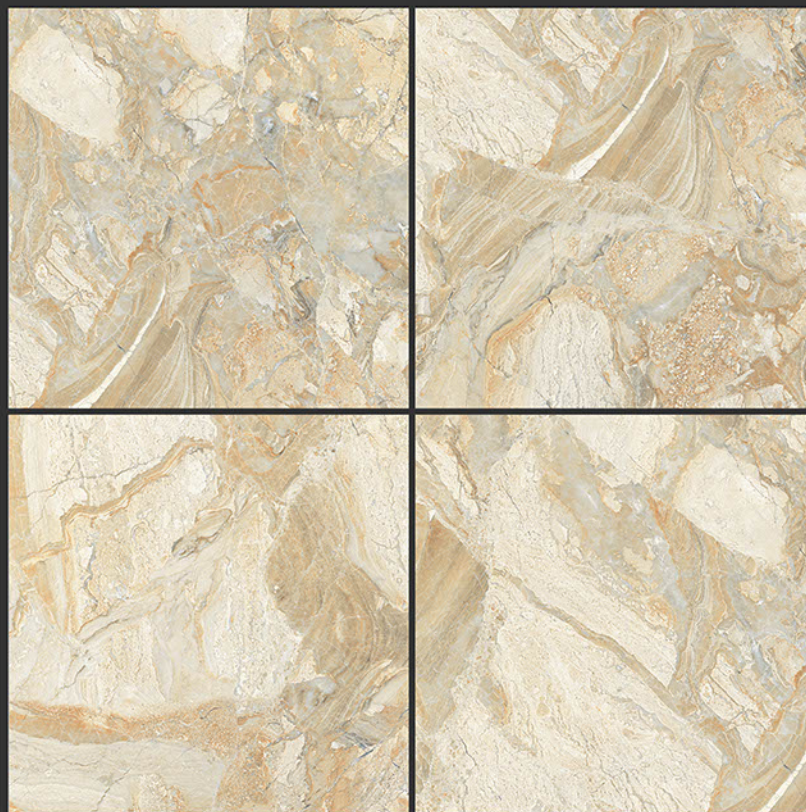

PGVT
800x800MM

CARARA GOLD

CASA BLANCO

GLOSSY FINISH

**PGVT
800x800MM**

CASSINI CARARA

GLOSSY FINISH

**PGVT
800x800MM**