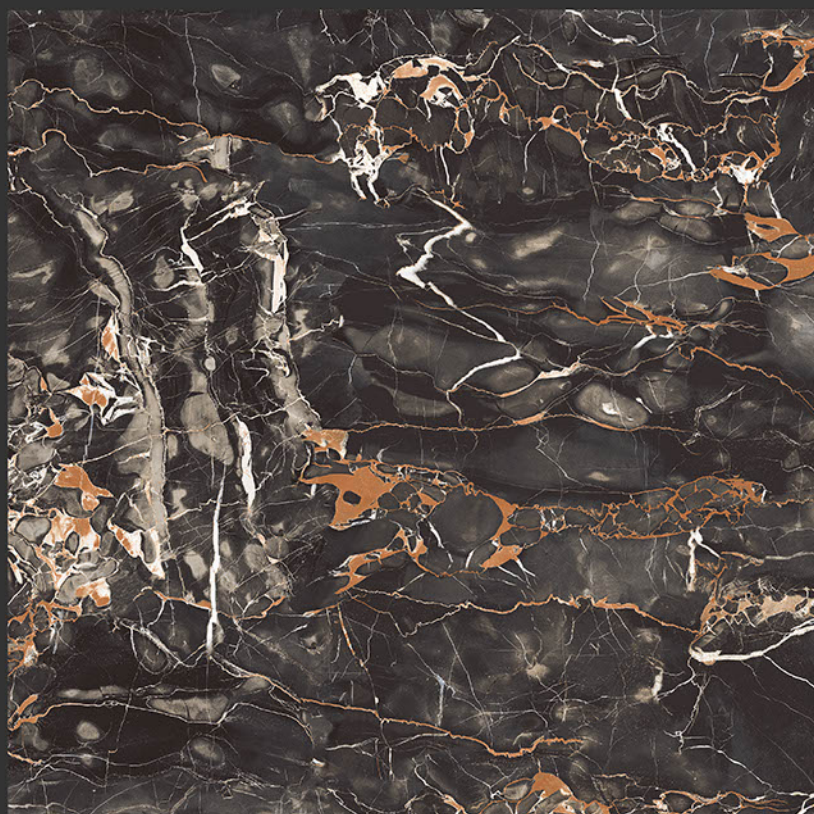

PORTRO NATURAL