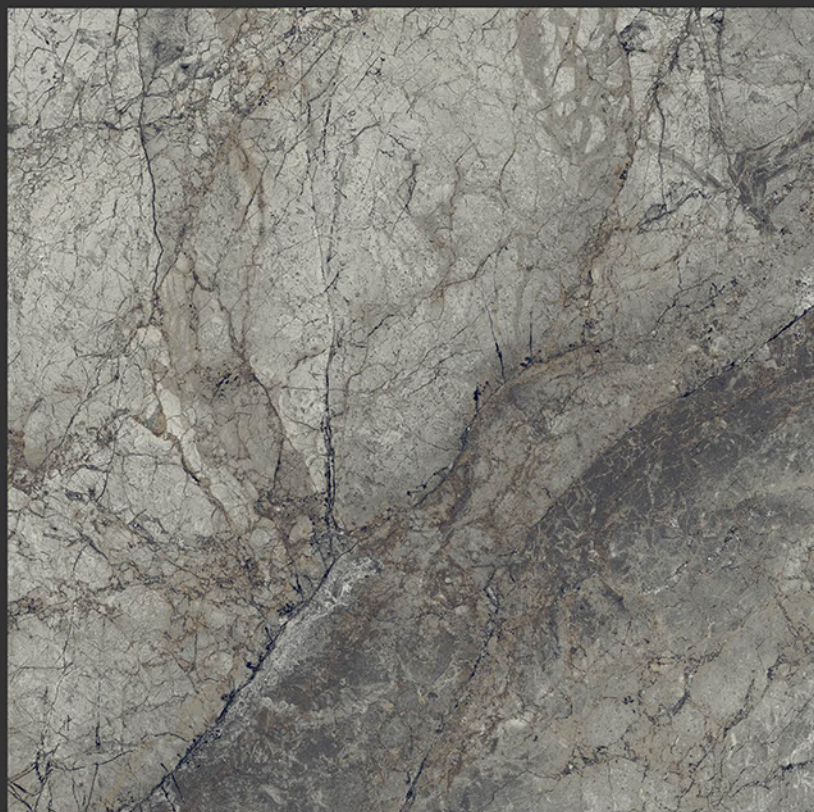

PGVT
800x800MM

CARARA GOLD

CASA BLANCO

GLOSSY FINISH

**PGVT
800x800MM**

CASSINI CARARA

GLOSSY FINISH

**PGVT
800x800MM**