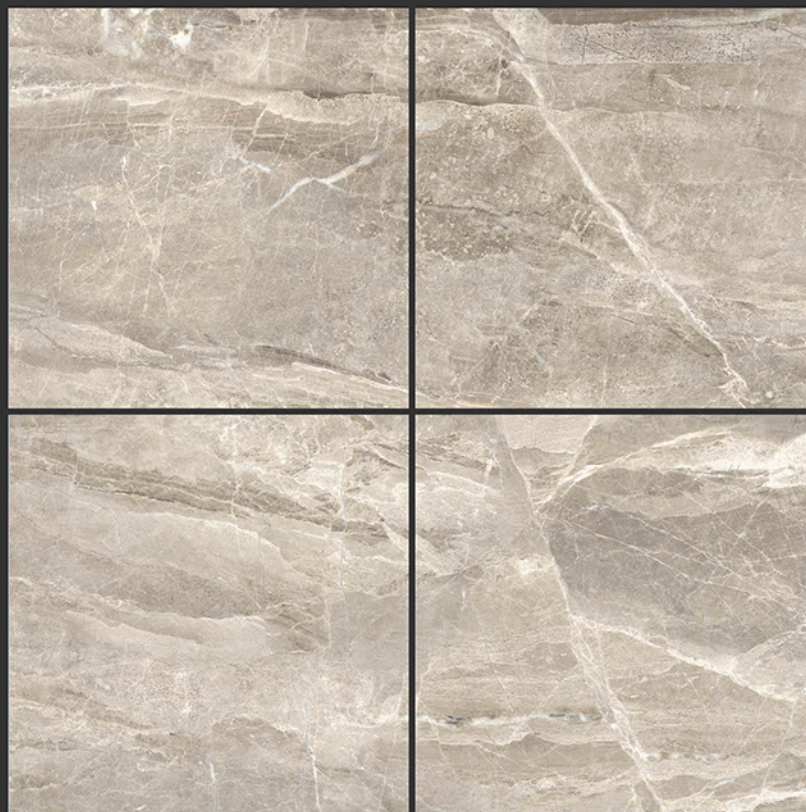

F-CREMA MARFIL_NEW

GLOSSY FINISH

**PGVT
800x800MM**

HD Digital MAINSTREAM GREISE DARK

GLOSSY FINISH

**PGVT
800x800MM**

HD Digital MAINSTREAM

GLOSSY FINISH