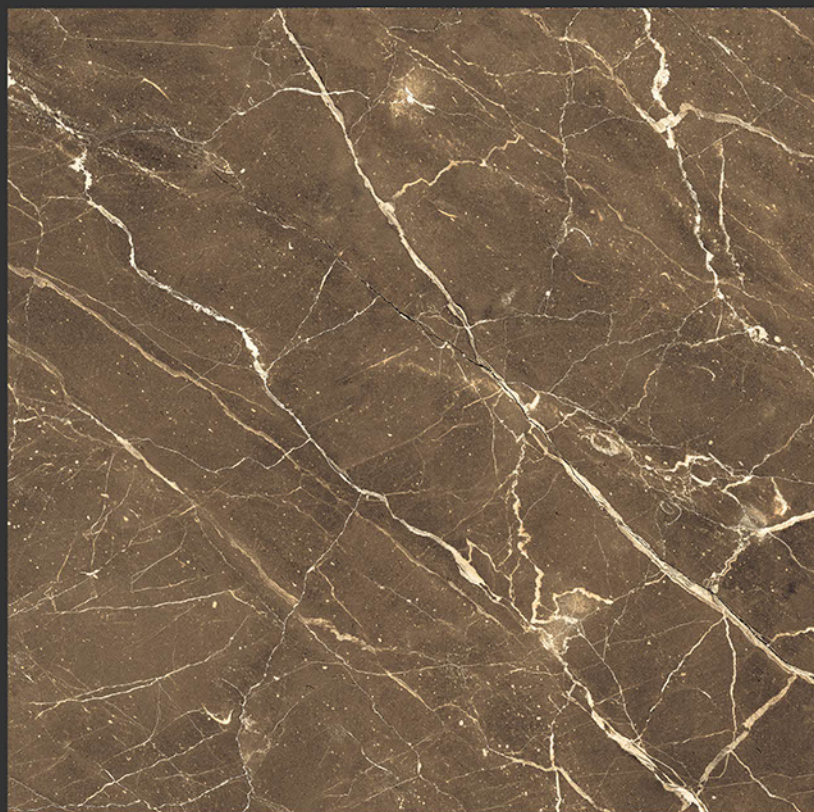

GALAXY BRUNO

HIGH-GLOSS FINISH

**PGVT
800x800MM**

PORTRO NATURAL

HIGH-GLOSS FINISH

**PGVT
800x800MM**

ATHENA COTTO

HIGH GLOSSY FINISH