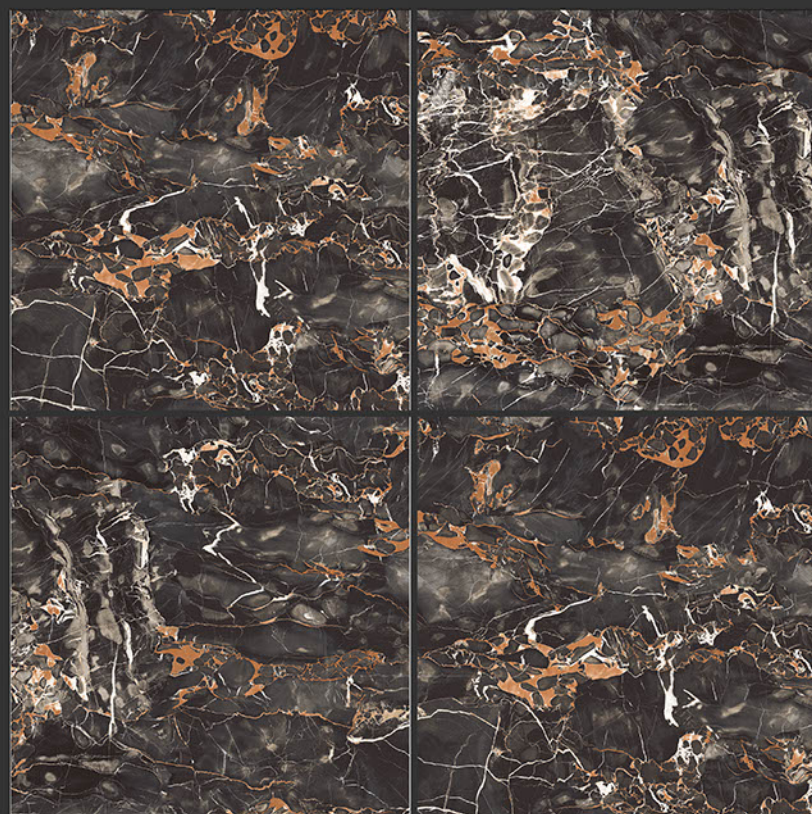

GALAXY BRUNO

HIGH-GLOSS FINISH

**PGVT
800x800MM**

PORTRO NATURAL

HIGH-GLOSS FINISH

**PGVT
800x800MM**

ATHENA COTTO

HIGH GLOSSY FINISH