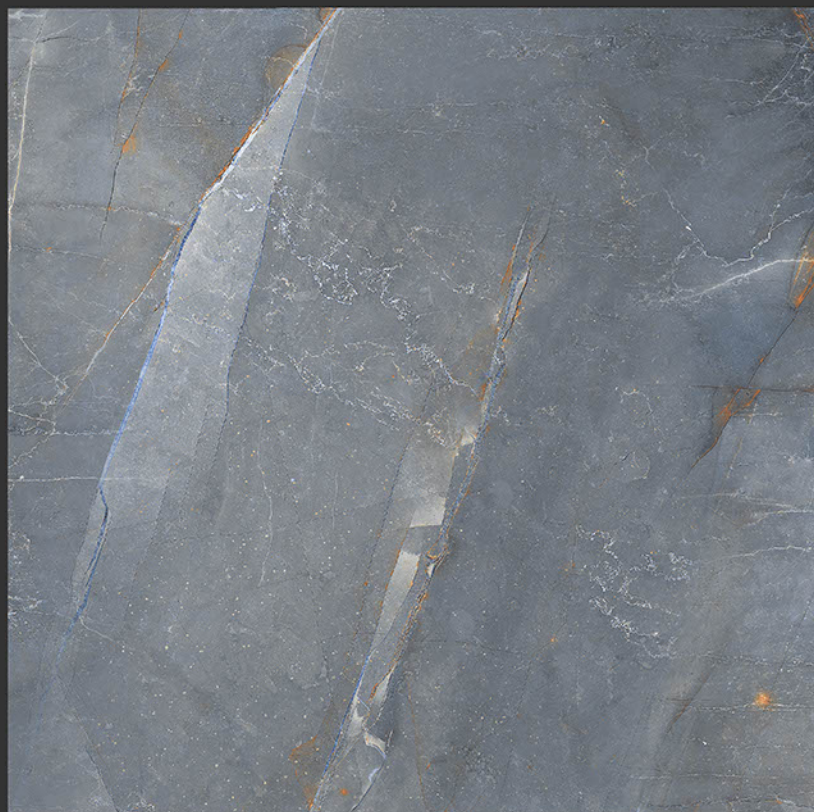

BLUE JUSTO

GLOSSY FINISH

**PGVT
800x800MM**