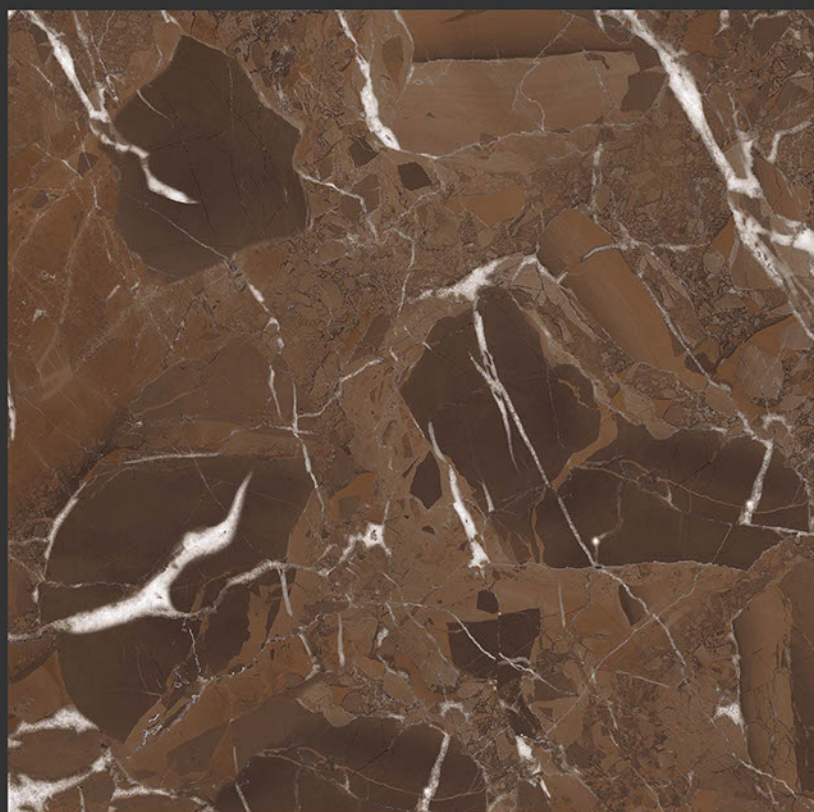

**PGVT
800x800MM**

800X800 HIGH GLOSS FINISH

MARMO RUBY CHOCO

HIGH GLOSSY FINISH

**PGVT
800x800MM**

SISILLIA-NERO

HIGH GLOSSY FINISH

**PGVT
800x800MM**