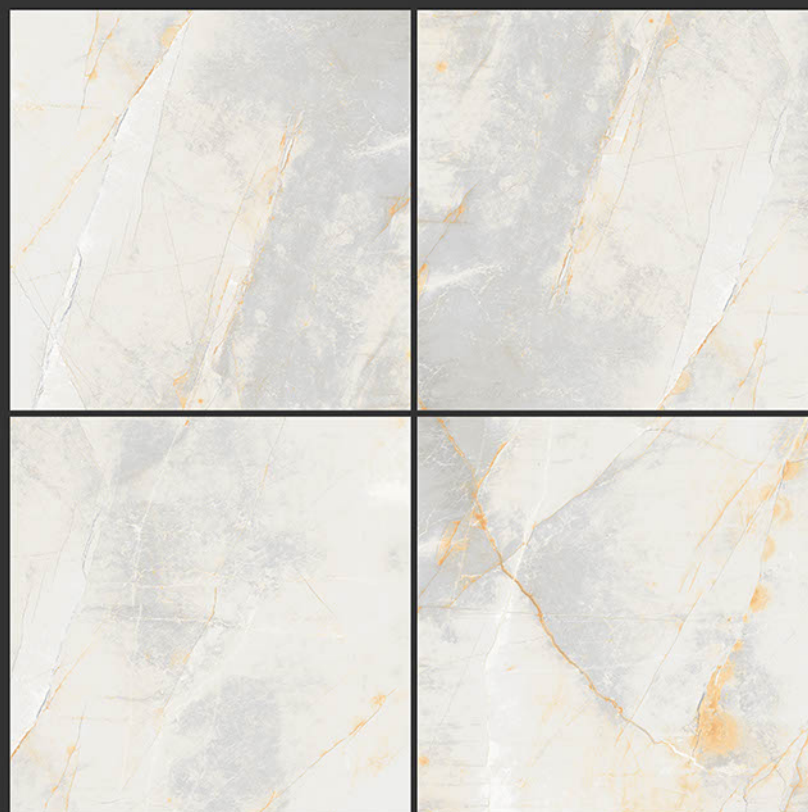

**PGVT
800x800MM**

NILANGE BIANCO

GLOSSY FINISH

**PGVT
800x800MM**

SWEDEN SILVER

GLOSSY FINISH

**PGVT
800x800MM**

CELINO BEIGE