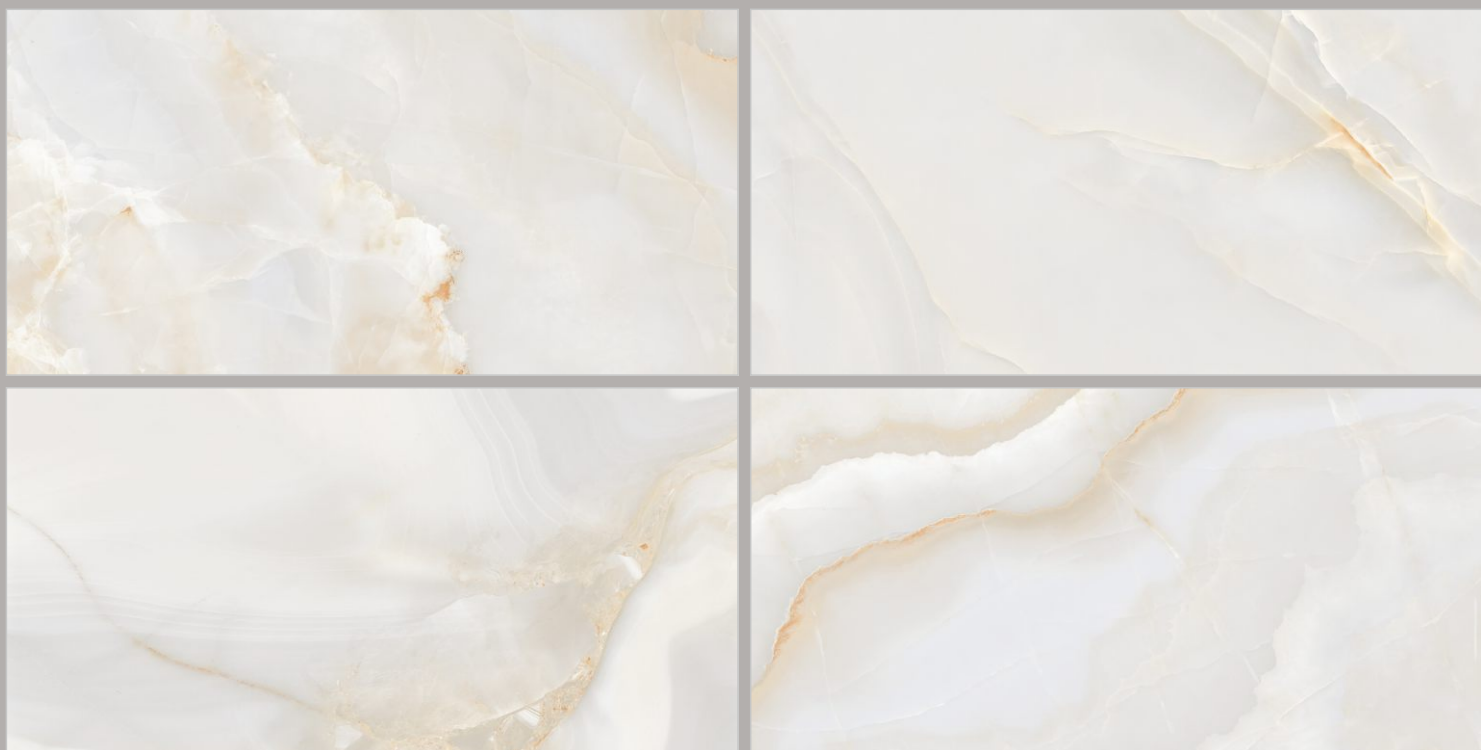

SOBER ONXY

800X
1600MM

**LIGHT
HIGHGLOSS**

RANDOM