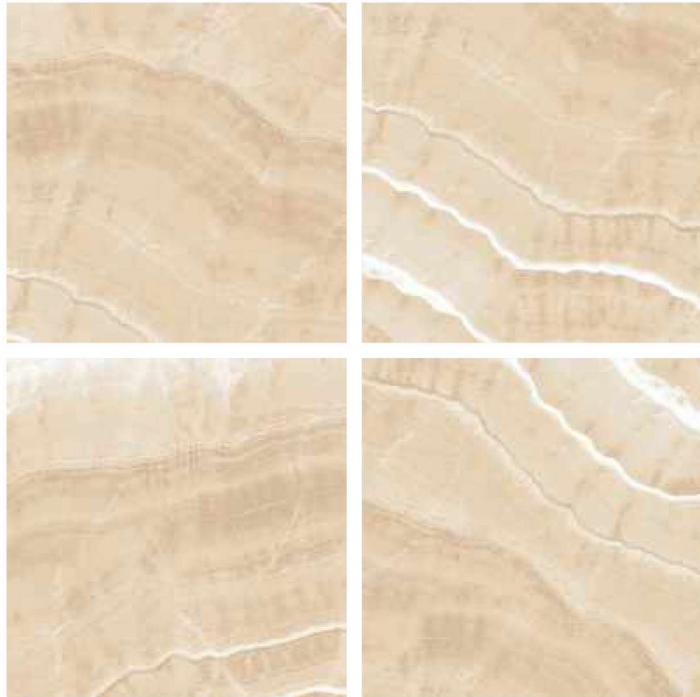

GLAZED
VITRIFIED TILES

**600x
600mm**

Random Face