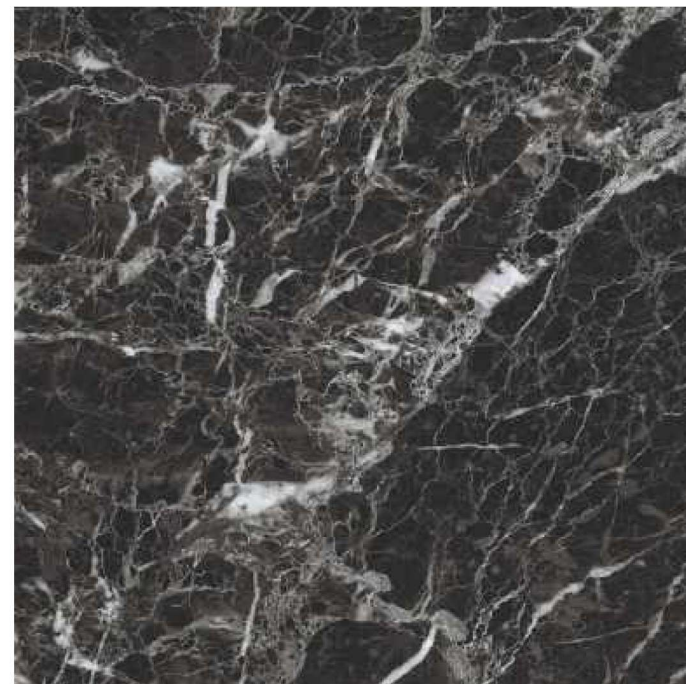

LUMINIA BLACK

HIGH GLOSS FINISH

EURO PALLET PACKING

Size	Pcs. Per Box	Sq. Mtr. Per Box	Sq. Ft. Per Box	Weight Per Box In Kgs. (approx)	Sq. Mtr. Per Container	Total Boxes Per Container	Boxes Per Pallet	Total Pallets Per Cont	Thickness (mm) (approx)	Weight / CTN (approx)
60x60cm	4 pcs.	1.44	15.5	27.5	1440.00	1000	50	20	9.00	27500