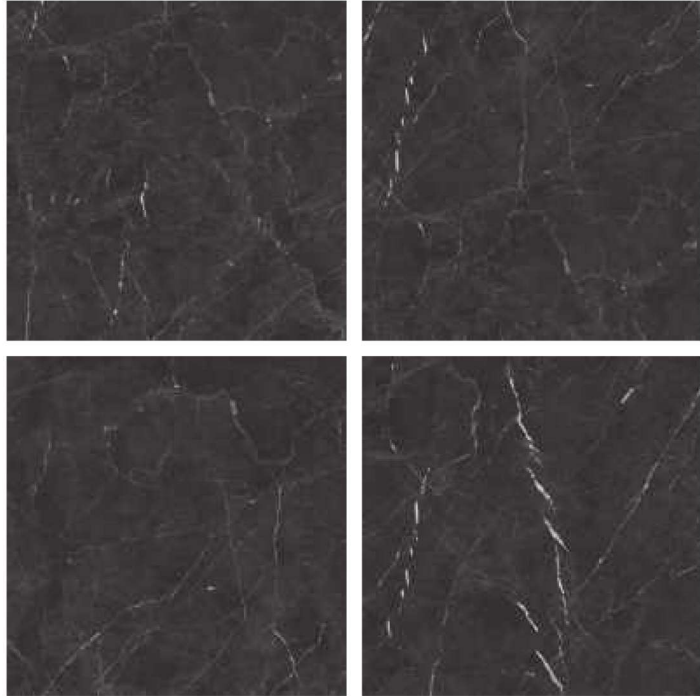

GLAZED
VITRIFIED TILES

**600x
600mm**

Random Face