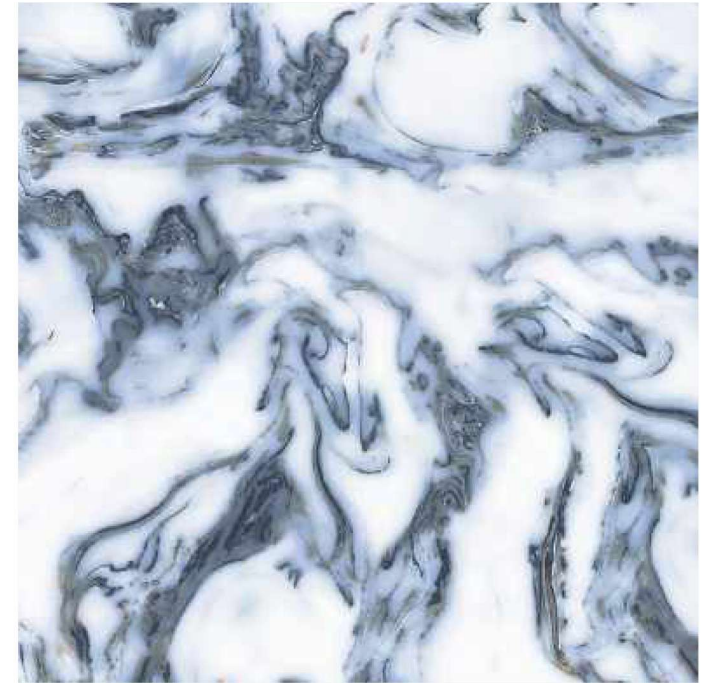

VISTA BLUE
HIGH GLOSS FINISH

EURO PALLET PACKING

Size	Pcs. Per Box	Sq. Mtr. Per Box	Sq. Ft. Per Box	Weight Per Box In Kgs. (approx)	Sq. Mtr. Per Container	Total Boxes Per Container	Boxes Per Pallet	Total Pallets Per Cont	Thickness (mm) (approx)	Weight / CTN (approx)
60x60cm	4 pcs.	1.44	15.5	27.5	1440.00	1000	50	20	9.00	27500