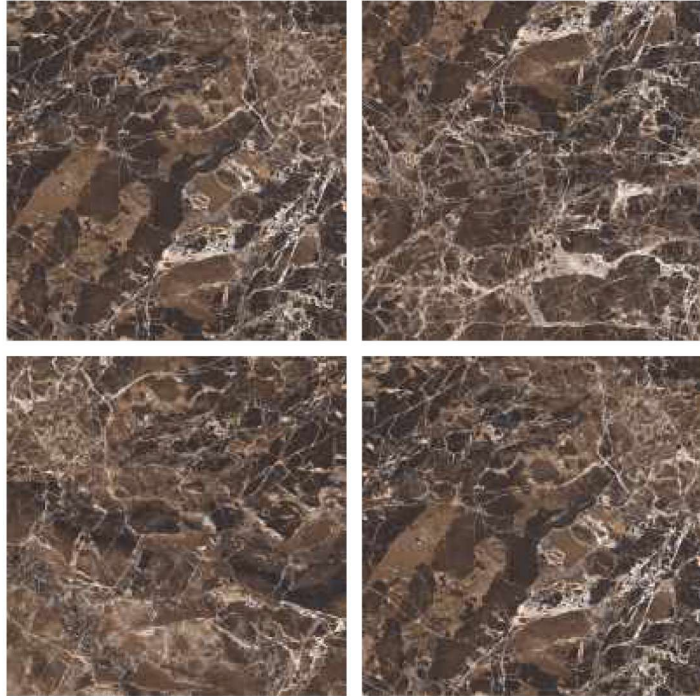

GLAZED
VITRIFIED TILES
**600x
600mm**

Random Face