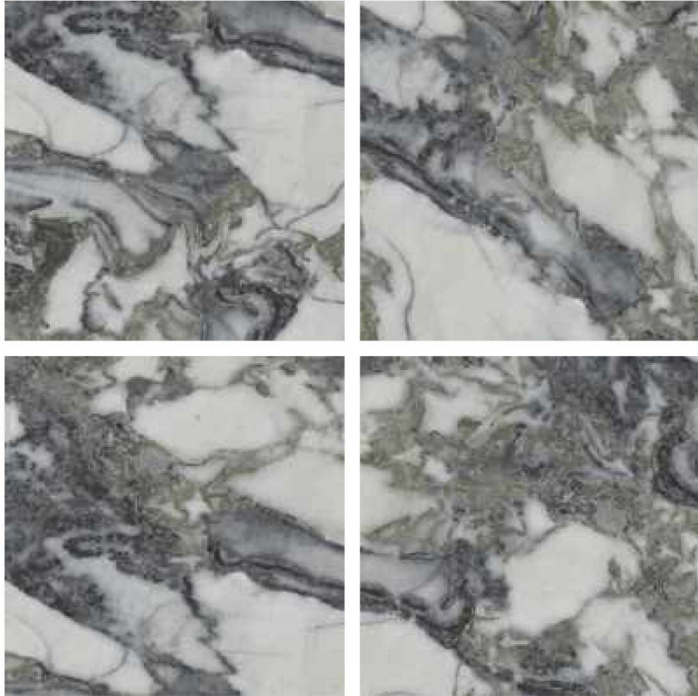

GLAZED
VITRIFIED TILES

600x
600mm

Random Face