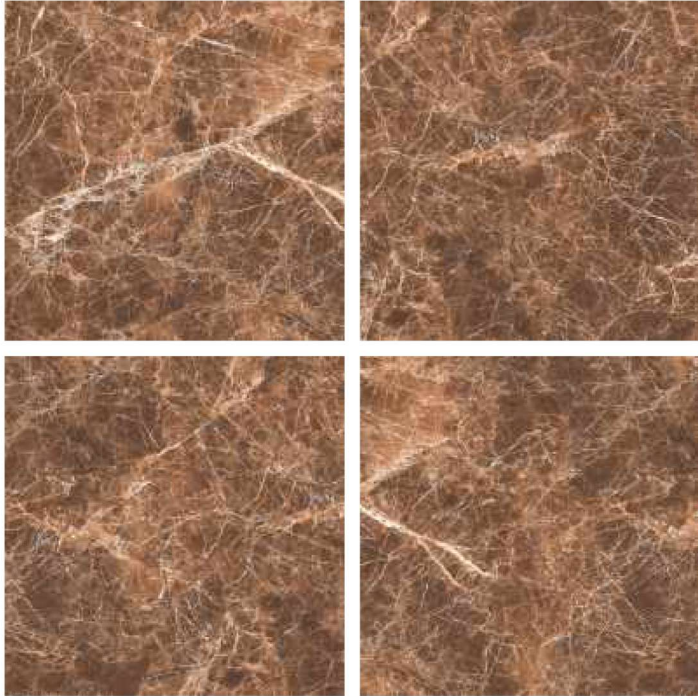

GLAZED
VITRIFIED TILES
**600x
600mm**

Random Face