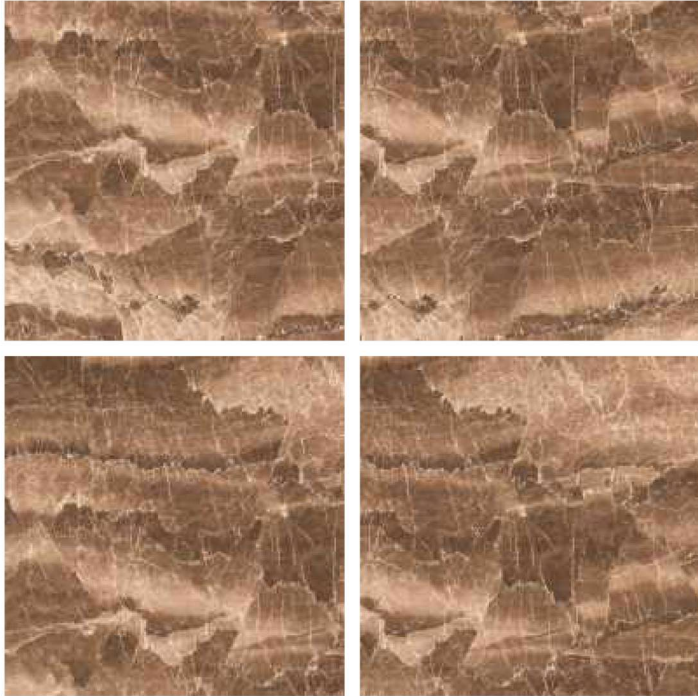

GLAZED
VITRIFIED TILES

600x
600mm

Random Face