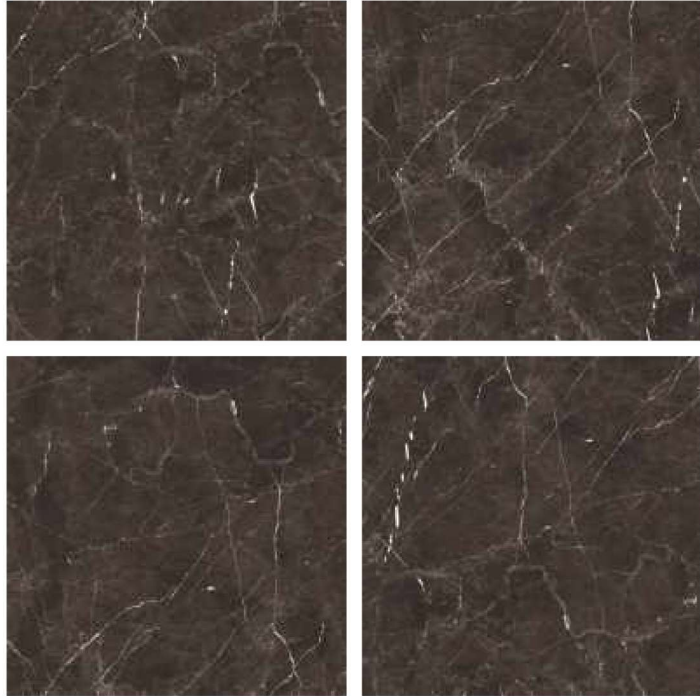

GLAZED
VITRIFIED TILES

**600x
600mm**

Random Face