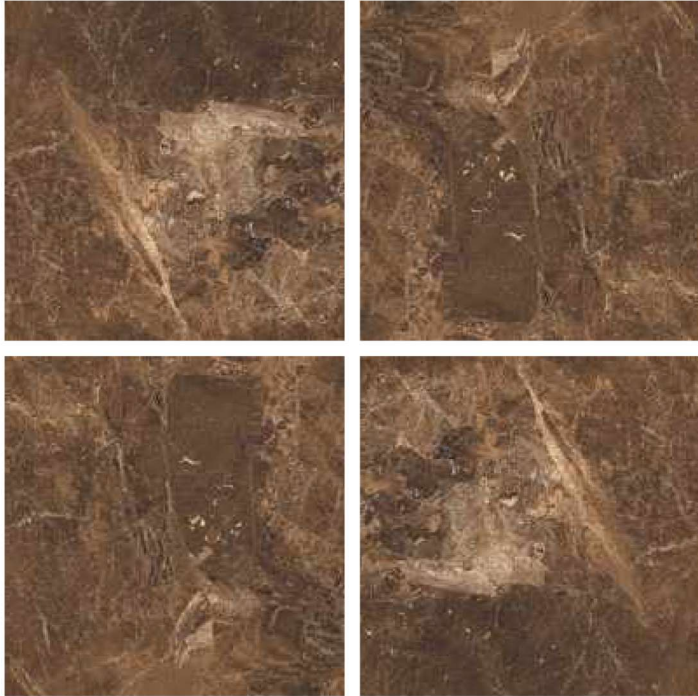

GLAZED
VITRIFIED TILES
**600x
600mm**

Random Face