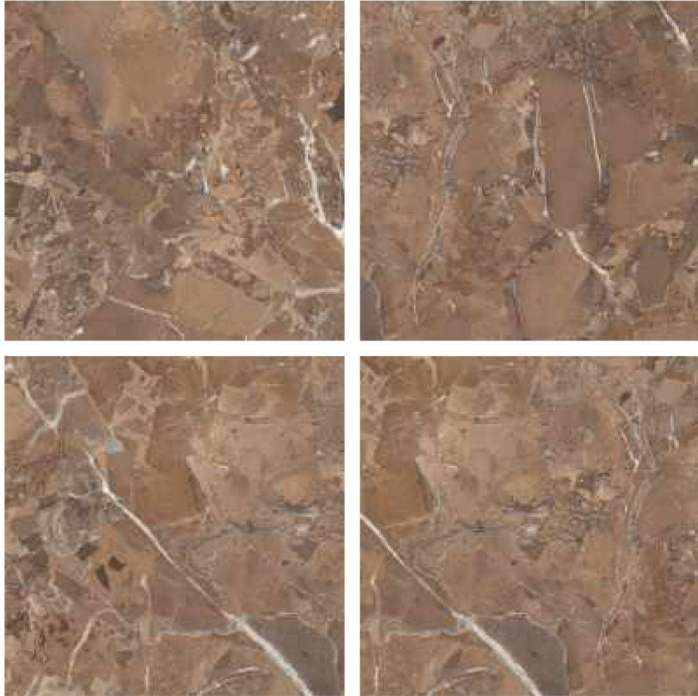

GLAZED
VITRIFIED TILES

600x
600mm

Random Face