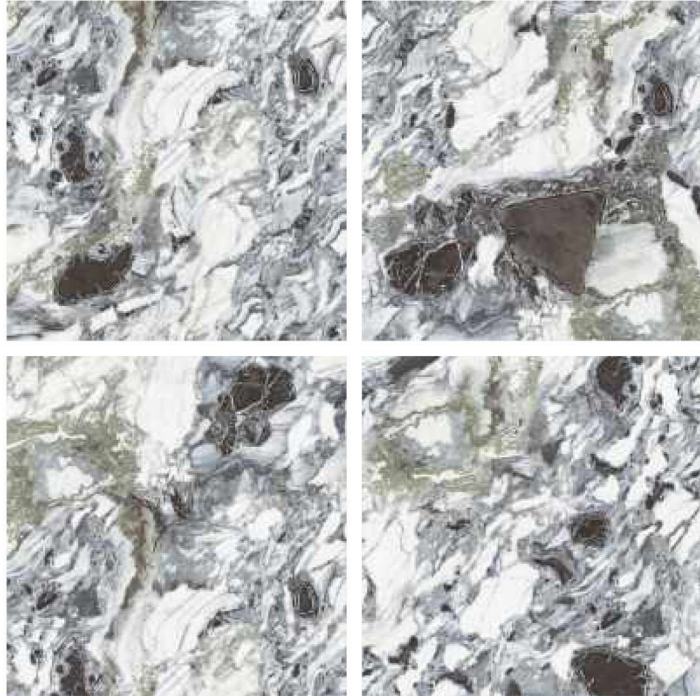

GLAZED
VITRIFIED TILES
**600x
600mm**

Random Face