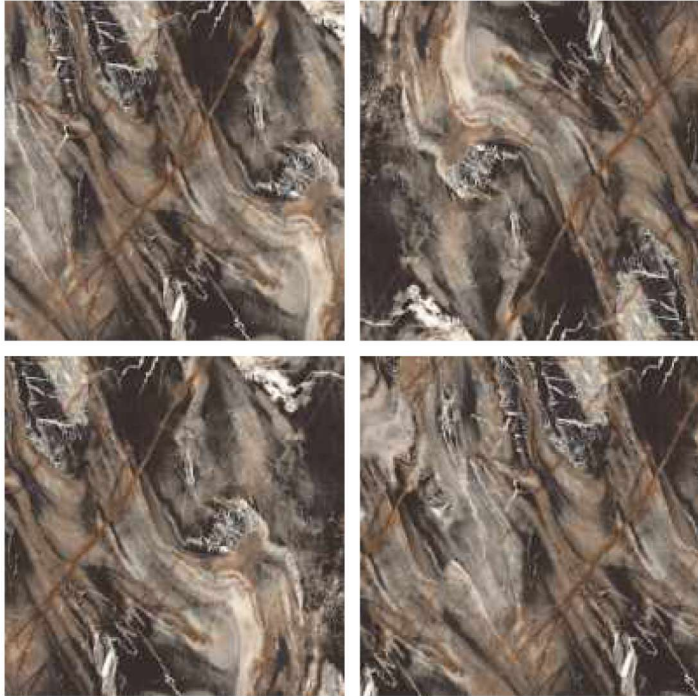

GLAZED
VITRIFIED TILES
**600x
600mm**

Random Face