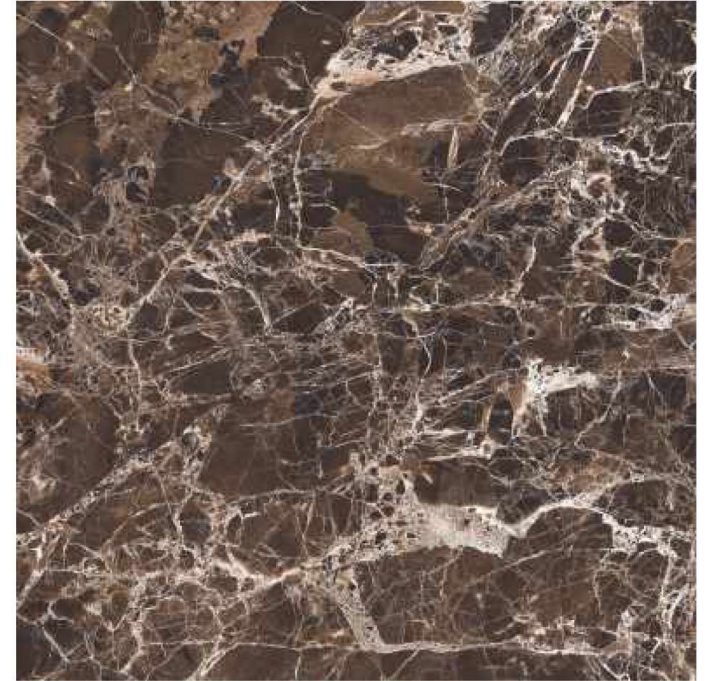

NEO EMPERA BROWN

HIGH GLOSS FINISH

EURO PALLET PACKING

Size	Pcs. Per Box	Sq. Mtr. Per Box	Sq. Ft. Per Box	Weight Per Box In Kgs. (approx)	Sq. Mtr. Per Container	Total Boxes Per Container	Boxes Per Pallet	Total Pallets Per Cont	Thickness (mm) (approx)	Weight / CTN (approx)
60x60cm	4 pcs.	1.44	15.5	27.5	1440.00	1000	50	20	9.00	27500