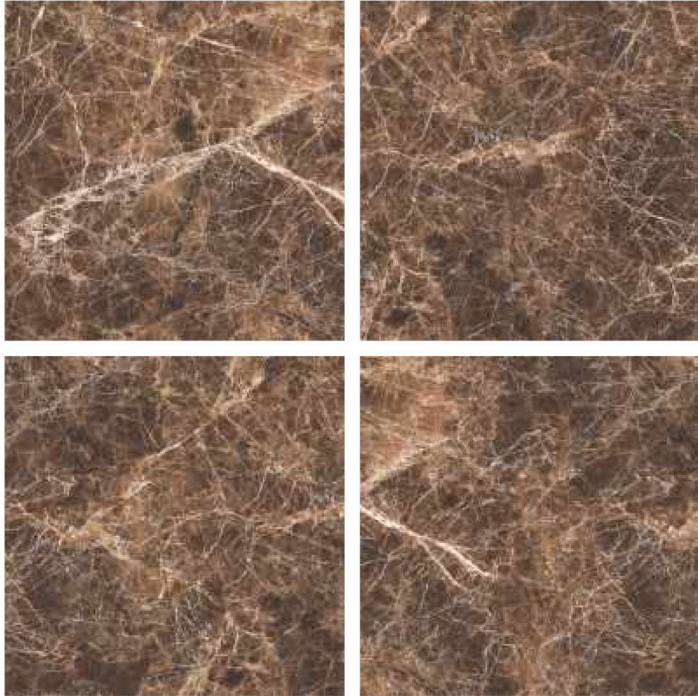

GLAZED
VITRIFIED TILES

600x
600mm

Random Face