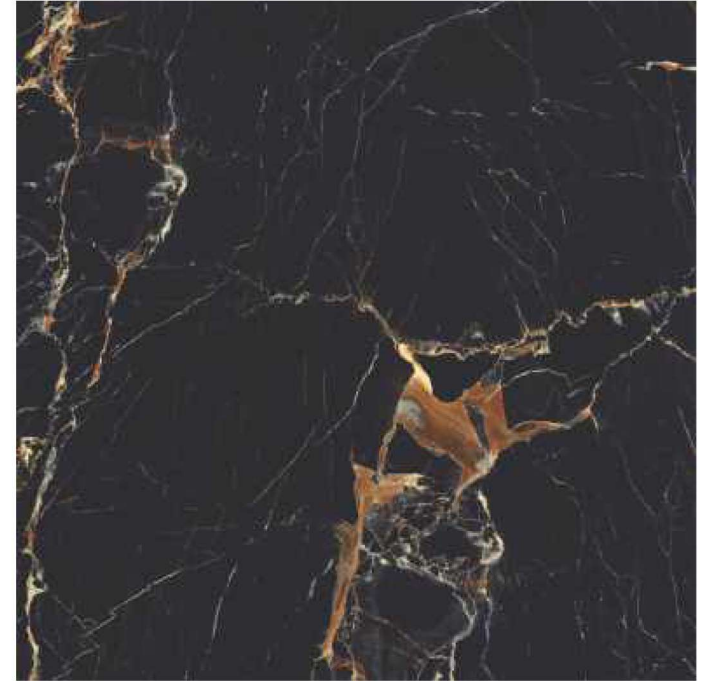

AMAIIKA BLACK

HIGH GLOSS FINISH

EURO PALLET PACKING

Size	Pcs. Per Box	Sq. Mtr. Per Box	Sq. Ft. Per Box	Weight Per Box In Kgs. (approx)	Sq. Mtr. Per Container	Total Boxes Per Container	Boxes Per Pallet	Total Pallets Per Cont	Thickness (mm) (approx)	Weight / CTN (approx)
60x60cm	4 pcs.	1.44	15.5	27.5	1440.00	1000	50	20	9.00	27500