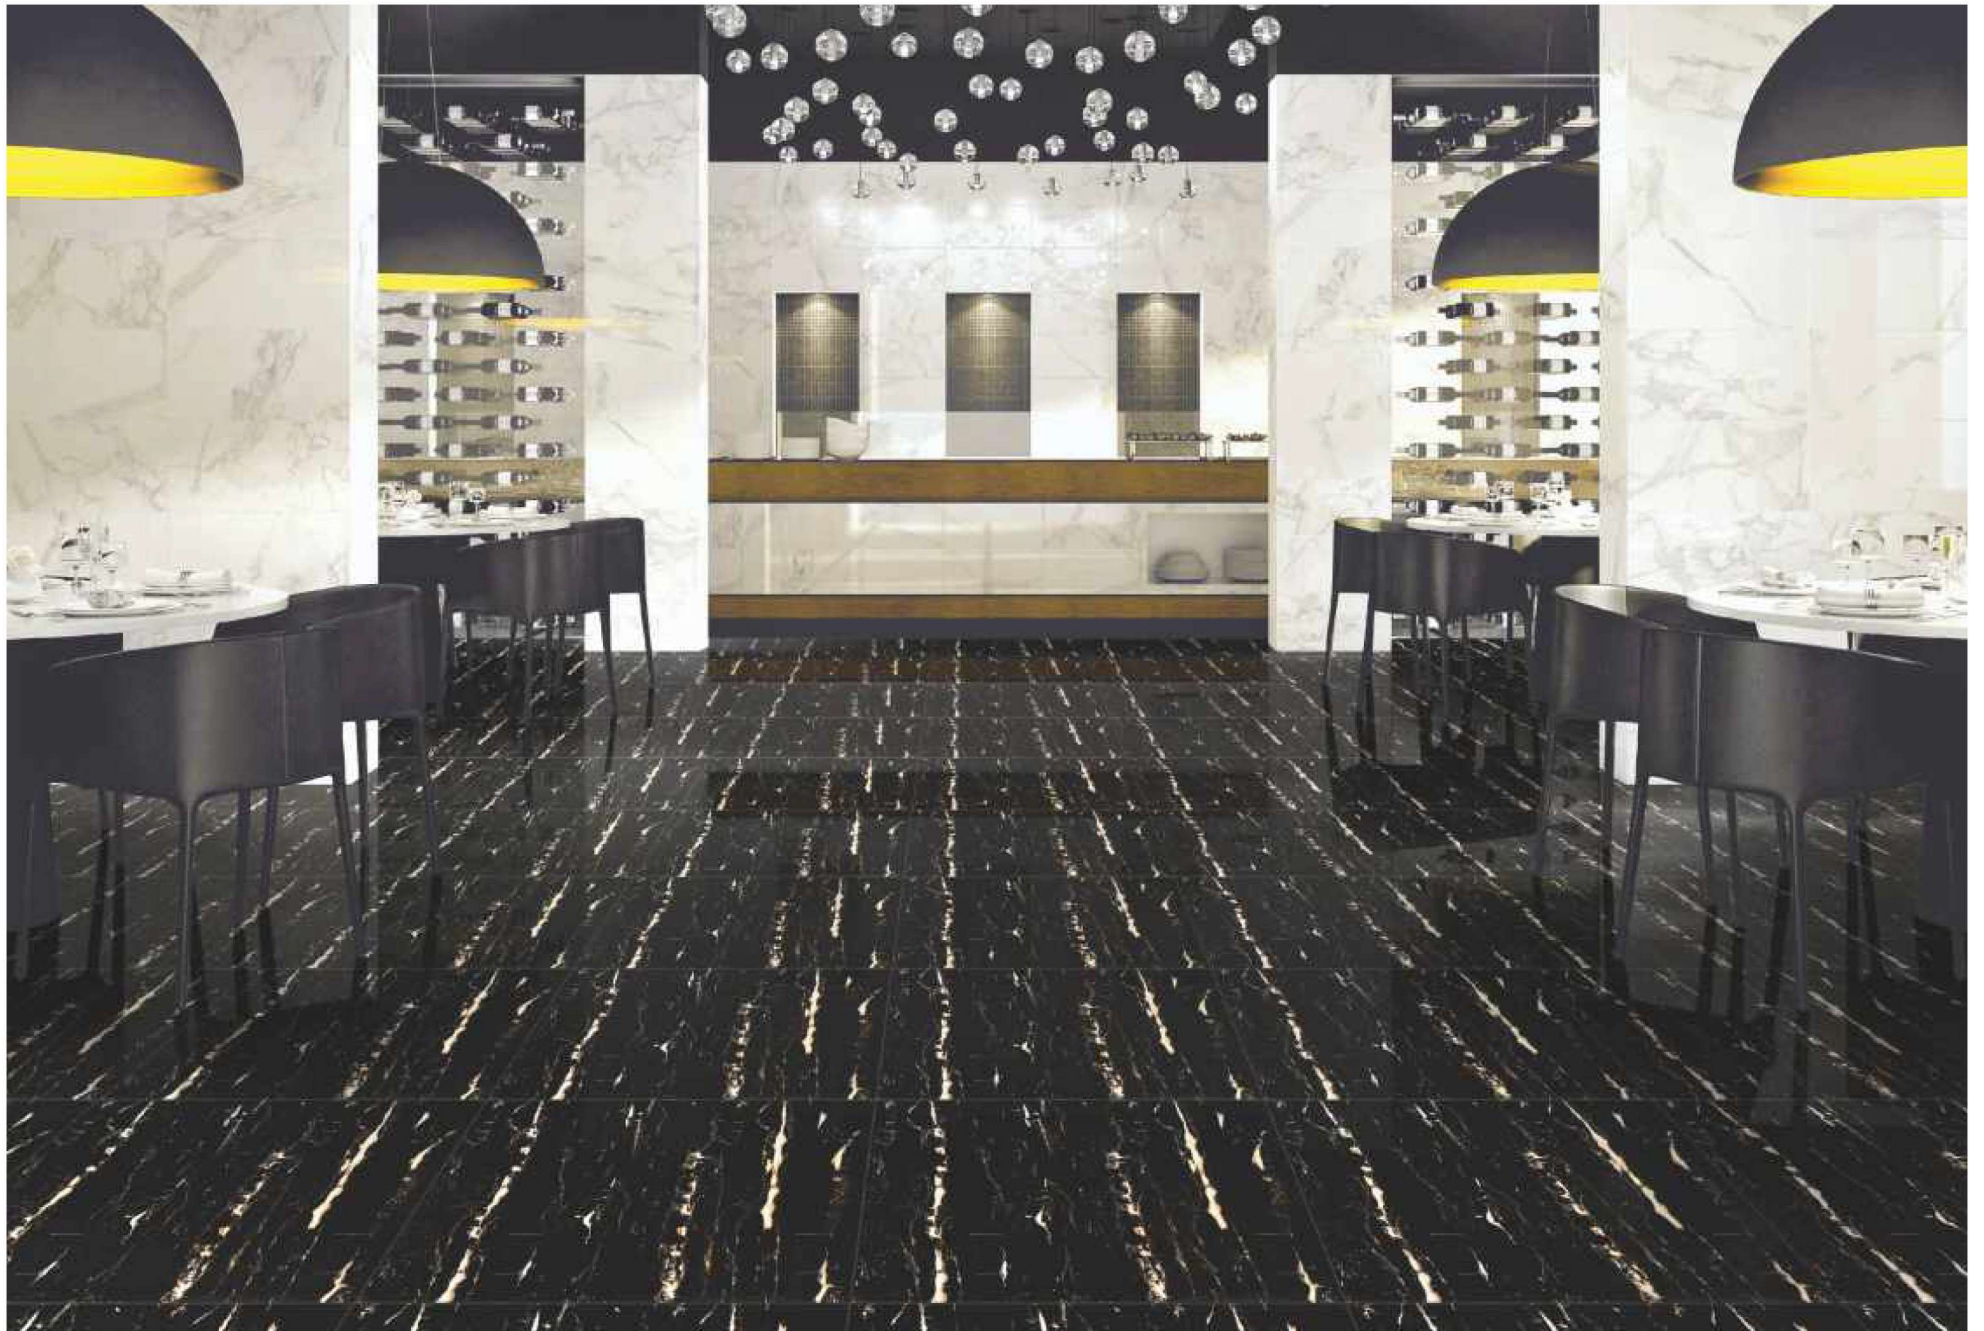

GLAZED
VITRIFIED TILES

600x
600mm

Random Face

NERO PORTORO

HIGH GLOSS FINISH

EURO PALLET PACKING

Size	Pcs. Per Box	Sq. Mtr. Per Box	Sq. Ft. Per Box	Weight Per Box In Kgs. (approx)	Sq. Mtr. Per Container	Total Boxes Per Container	Boxes Per Pallet	Total Pallets Per Cont	Thickness (mm) (approx)	Weight / CTN (approx)
60x60cm	4 pcs.	1.44	15.5	27.5	1440.00	1000	50	20	9.00	27500