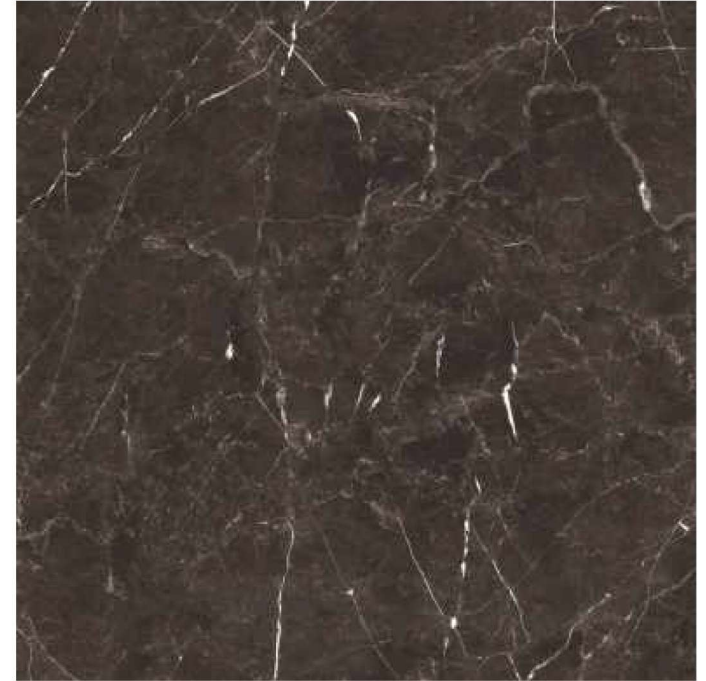

OXELL BROWN

HIGH GLOSS FINISH

EURO PALLET PACKING

Size	Pcs. Per Box	Sq. Mtr. Per Box	Sq. Ft. Per Box	Weight Per Box In Kgs. (approx)	Sq. Mtr. Per Container	Total Boxes Per Container	Boxes Per Pallet	Total Pallets Per Cont	Thickness (mm) (approx)	Weight / CTN (approx)
60x60cm	4 pcs.	1.44	15.5	27.5	1440.00	1000	50	20	9.00	27500