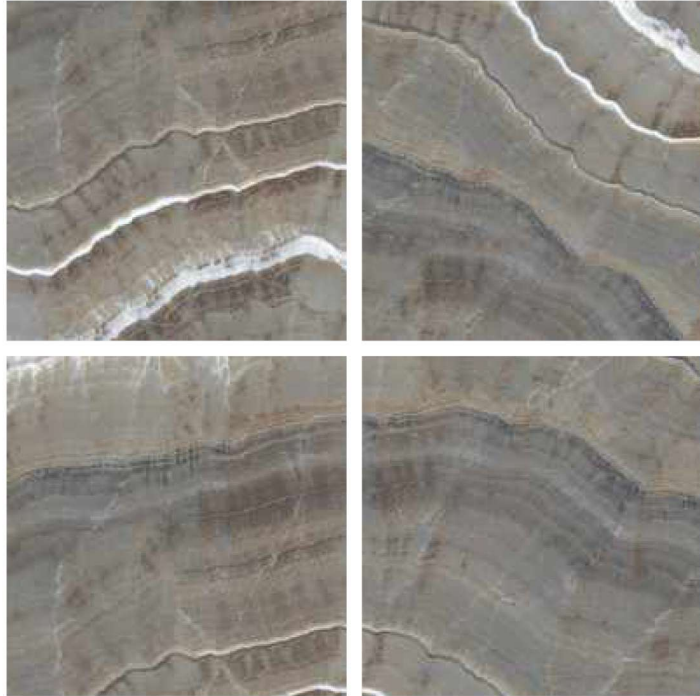

GLAZED
VITRIFIED TILES

**600x
600mm**

Random Face