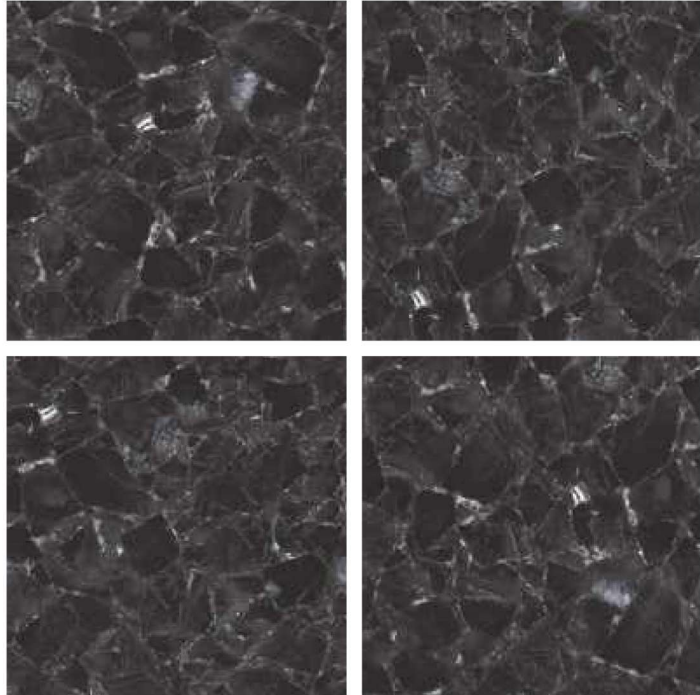

GLAZED
VITRIFIED TILES

600x
600mm

Random Face