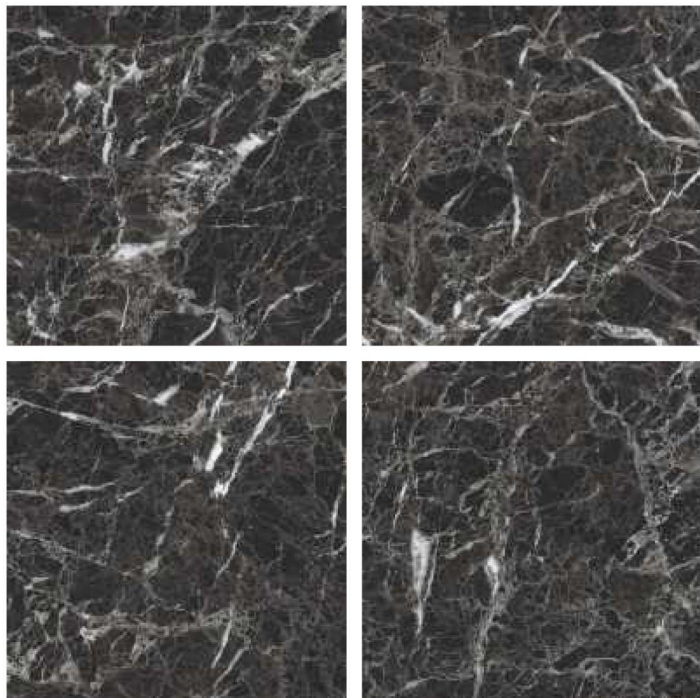

GLAZED
VITRIFIED TILES

600x
600mm

Random Face