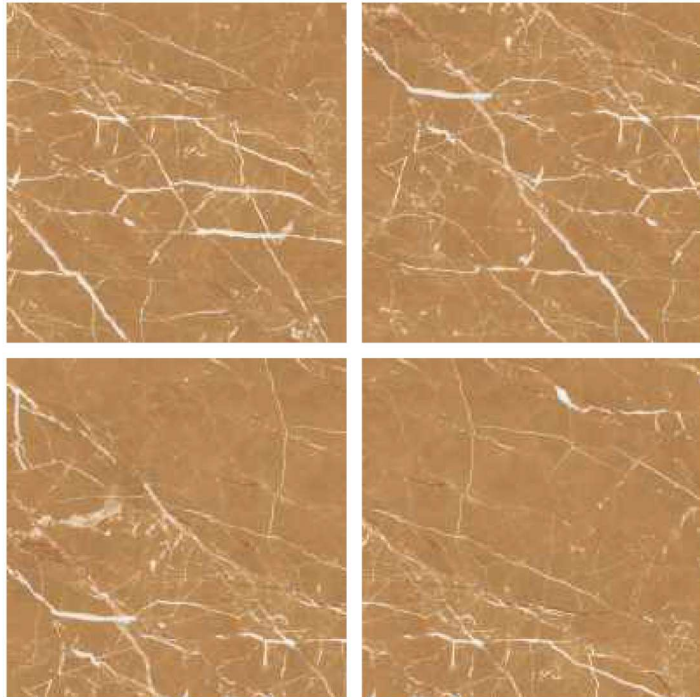

GLAZED
VITRIFIED TILES
**600x
600mm**

Random Face