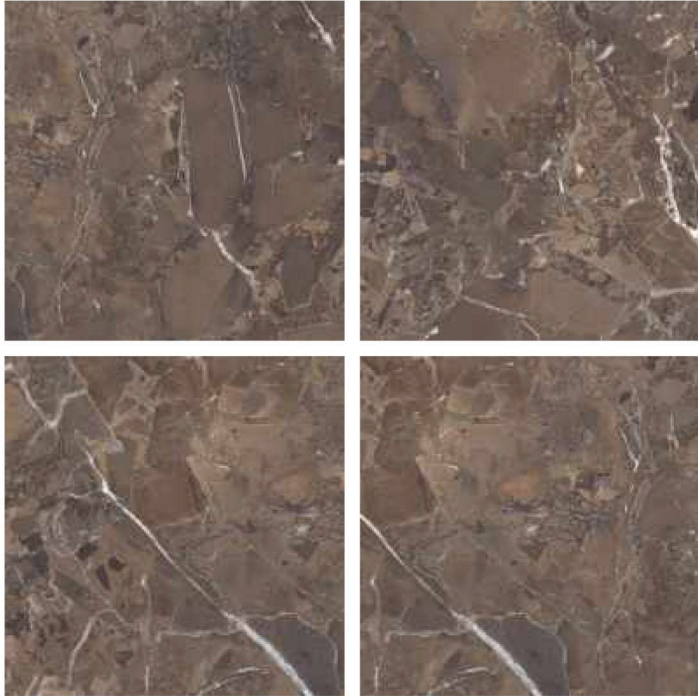

GLAZED
VITRIFIED TILES

600x
600mm

Random Face