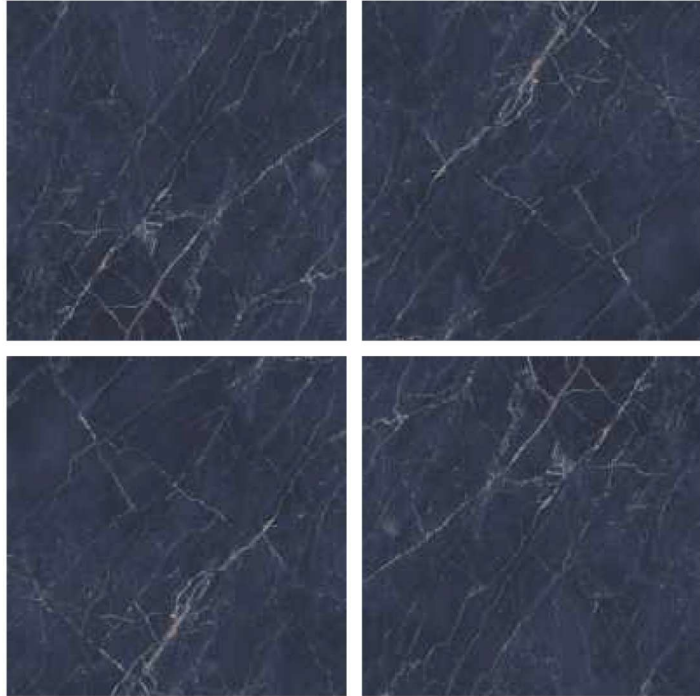

GLAZED
VITRIFIED TILES

600x
600mm

Random Face