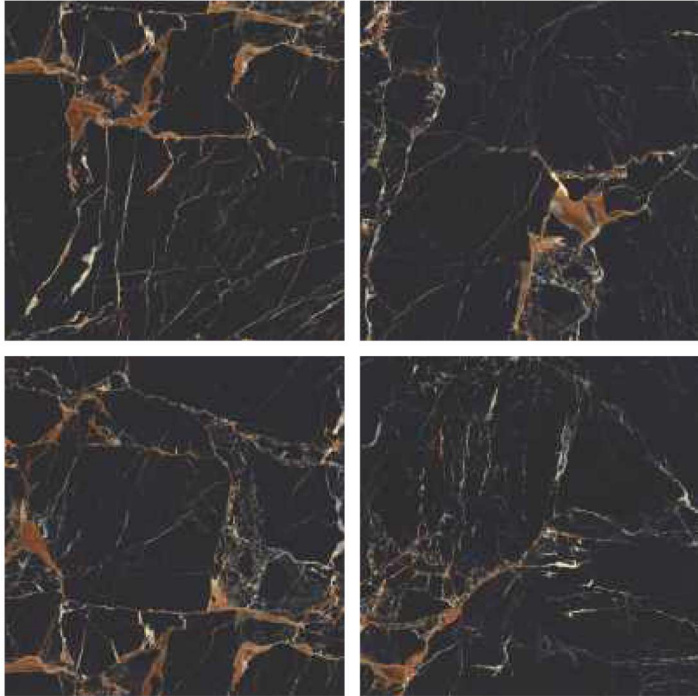

GLAZED
VITRIFIED TILES
**600x
600mm**

Random Face