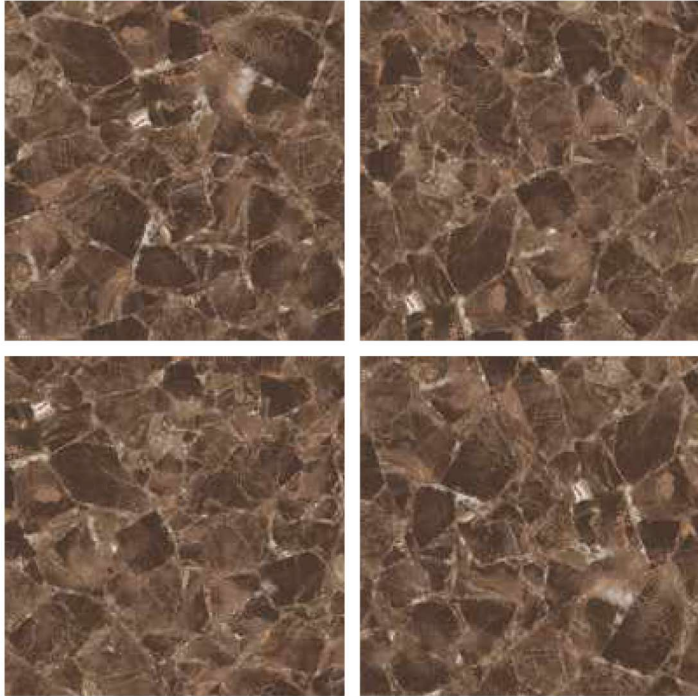

GLAZED
VITRIFIED TILES

600x
600mm

Random Face