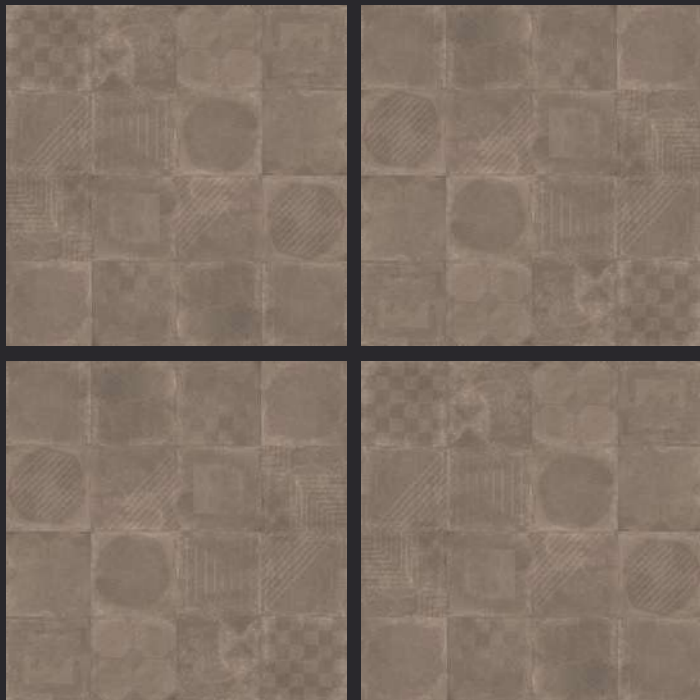

GLAZED
VITRIFIED TILES

600x
600mm

HEVOK CHOCO DECOR

SATIN FINISH

EURO PALLET PACKING

Size	Pcs. Per Box	Sq. Mtr. Per Box	Sq. Ft. Per Box	Weight Per Box In Kgs. (approx)	Sq. Mtr. Per Container	Total Boxes Per Container	Boxes Per Pallet	Total Pallets Per Cont	Thickness (mm) (approx)	Weight / CTN (approx)
60x60cm	4 pcs.	1.44	15.5	27.5	1440.00	1000	50	20	9.00	27500