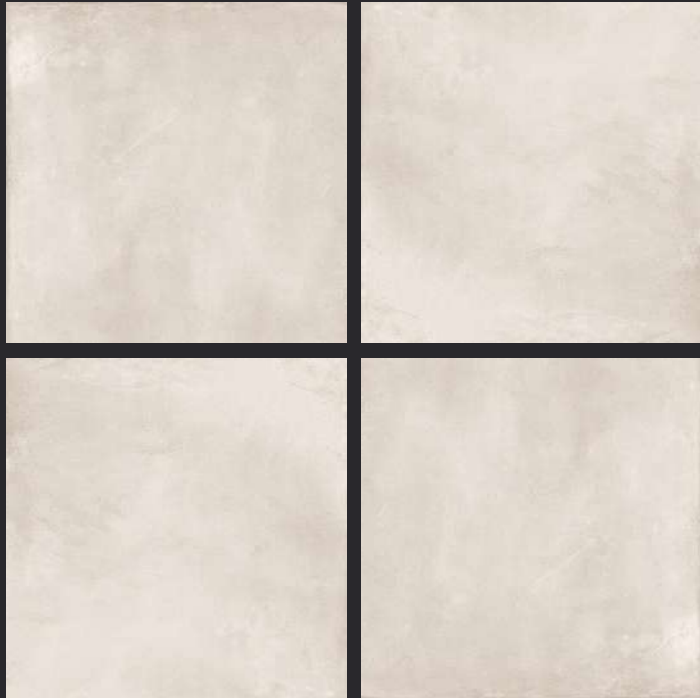

GLAZED
VITRIFIED TILES
**600x
600mm**

Random Face