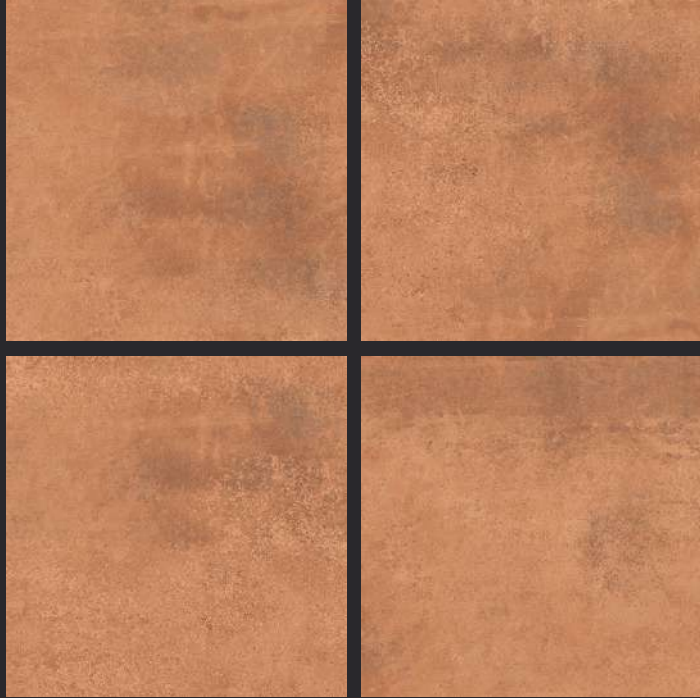

GLAZED
VITRIFIED TILES
**600x
600mm**

Random Face