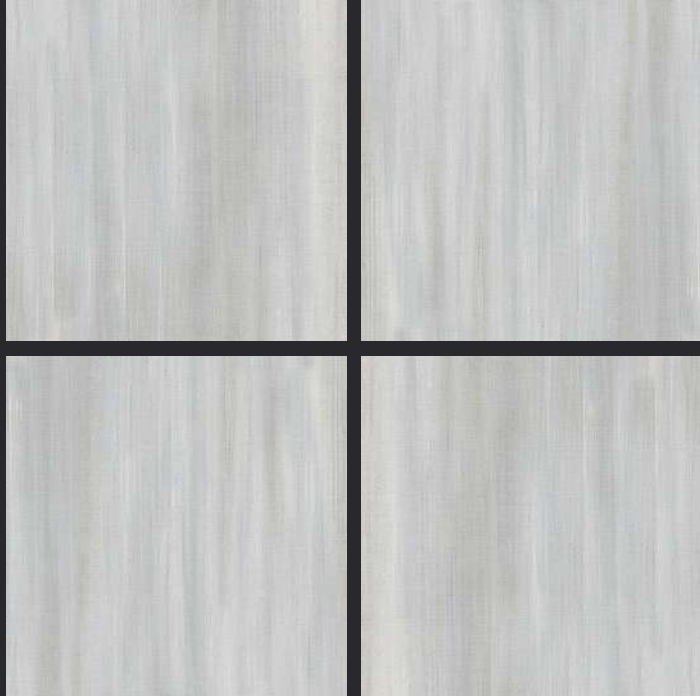

GLAZED
VITRIFIED TILES

600x
600mm

Random Face