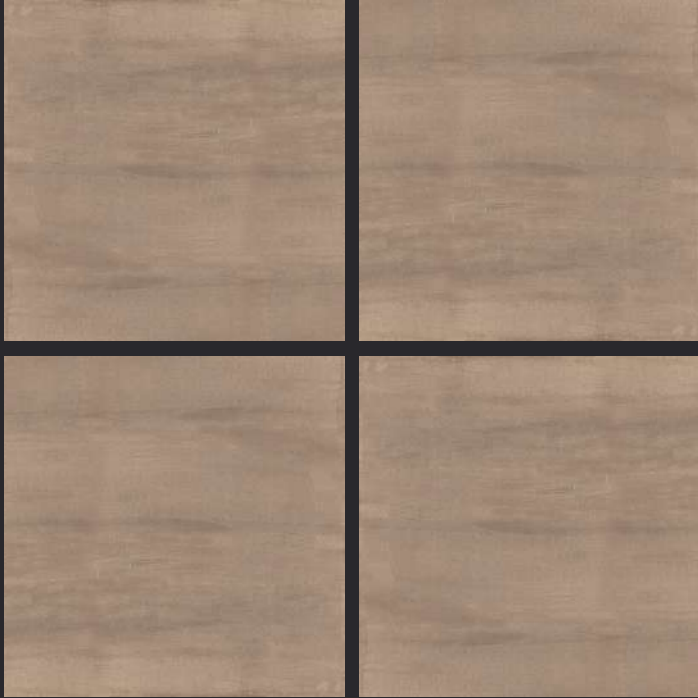

GLAZED
VITRIFIED TILES

600x
600mm

MUFFN BROWN

SATIN FINISH

EURO PALLET PACKING

Size	Pcs. Per Box	Sq. Mtr. Per Box	Sq. Ft. Per Box	Weight Per Box In Kgs. (approx)	Sq. Mtr. Per Container	Total Boxes Per Container	Boxes Per Pallet	Total Pallets Per Cont	Thickness (mm) (approx)	Weight / CTN (approx)
60x60cm	4 pcs.	1.44	15.5	27.5	1440.00	1000	50	20	9.00	27500