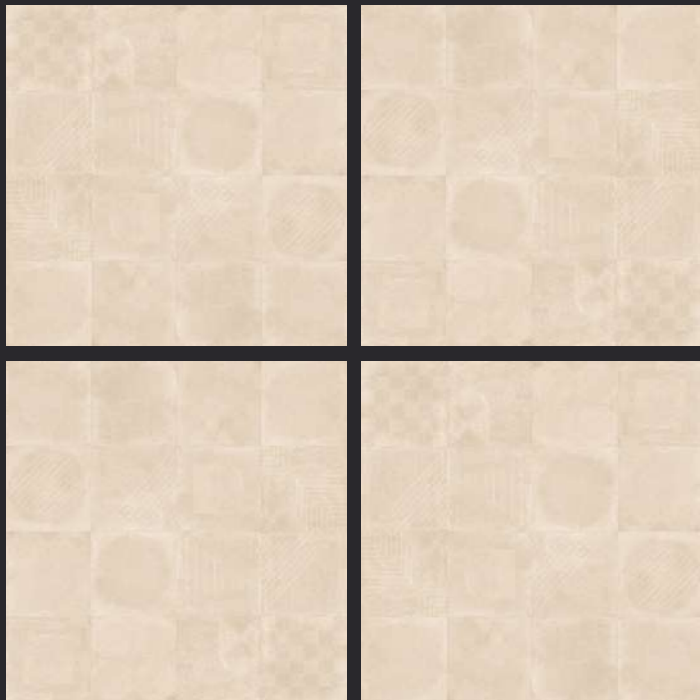

GLAZED
VITRIFIED TILES

600x
600mm

HEVOK CREMA DECOR

SATIN FINISH

EURO PALLET PACKING

Size	Pcs. Per Box	Sq. Mtr. Per Box	Sq. Ft. Per Box	Weight Per Box In Kgs. (approx)	Sq. Mtr. Per Container	Total Boxes Per Container	Boxes Per Pallet	Total Pallets Per Cont	Thickness (mm) (approx)	Weight / CTN (approx)
60x60cm	4 pcs.	1.44	15.5	27.5	1440.00	1000	50	20	9.00	27500