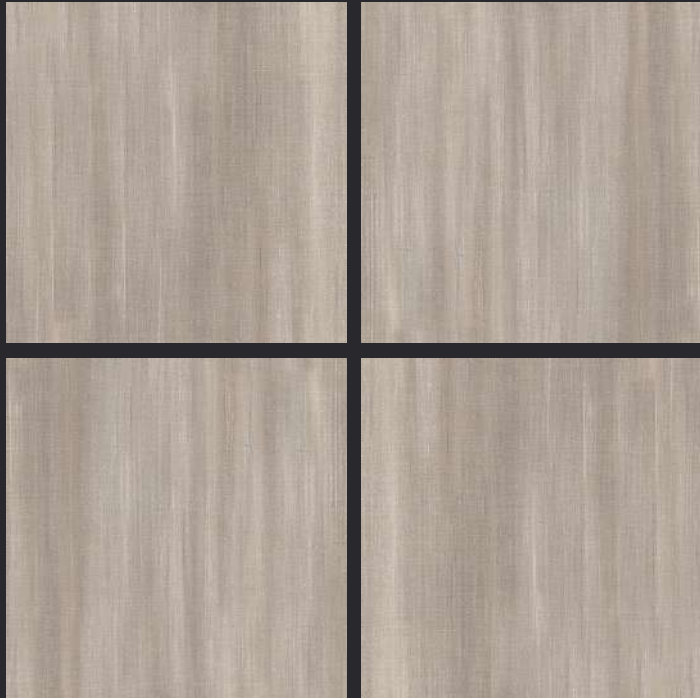

GLAZED
VITRIFIED TILES

600x
600mm

Random Face