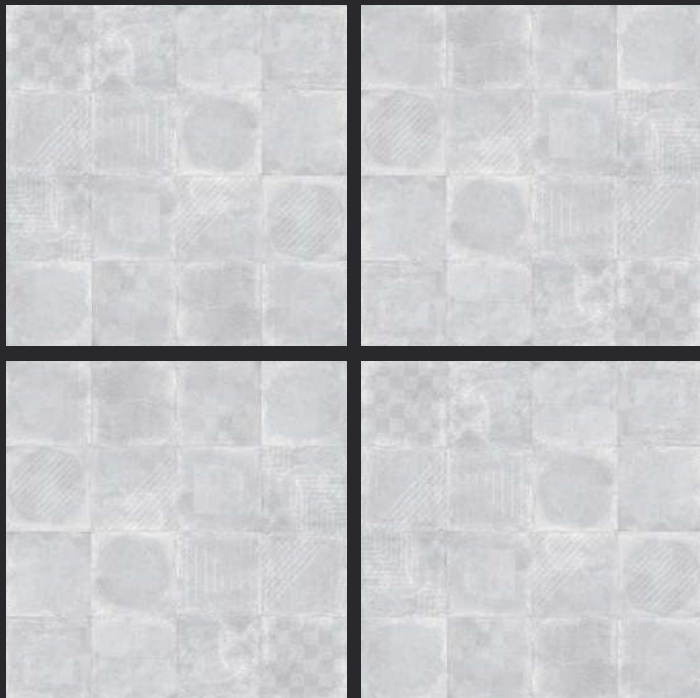

GLAZED
VITRIFIED TILES

600x
600mm

HEVOK BIANCO DECOR

SATIN FINISH

EURO PALLET PACKING

Size	Pcs. Per Box	Sq. Mtr. Per Box	Sq. Ft. Per Box	Weight Per Box In Kgs. (approx)	Sq. Mtr. Per Container	Total Boxes Per Container	Boxes Per Pallet	Total Pallets Per Cont	Thickness (mm) (approx)	Weight / CTN (approx)
60x60cm	4 pcs.	1.44	15.5	27.5	1440.00	1000	50	20	9.00	27500