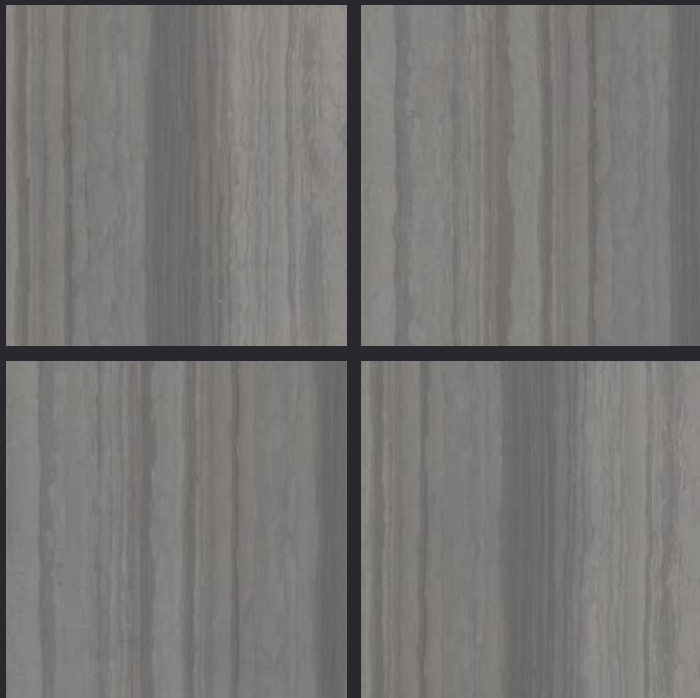

GLAZED
VITRIFIED TILES

600x
600mm

Random Face