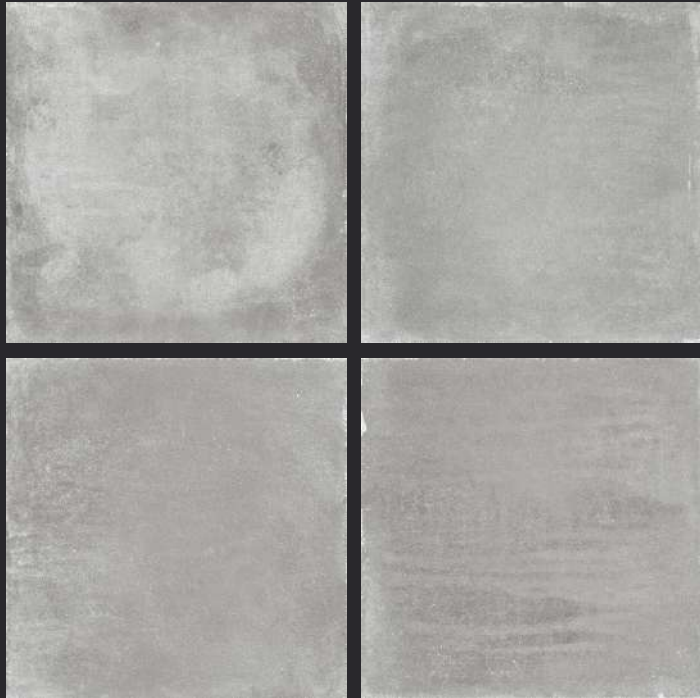

GLAZED
VITRIFIED TILES

600x
600mm

Random
Face