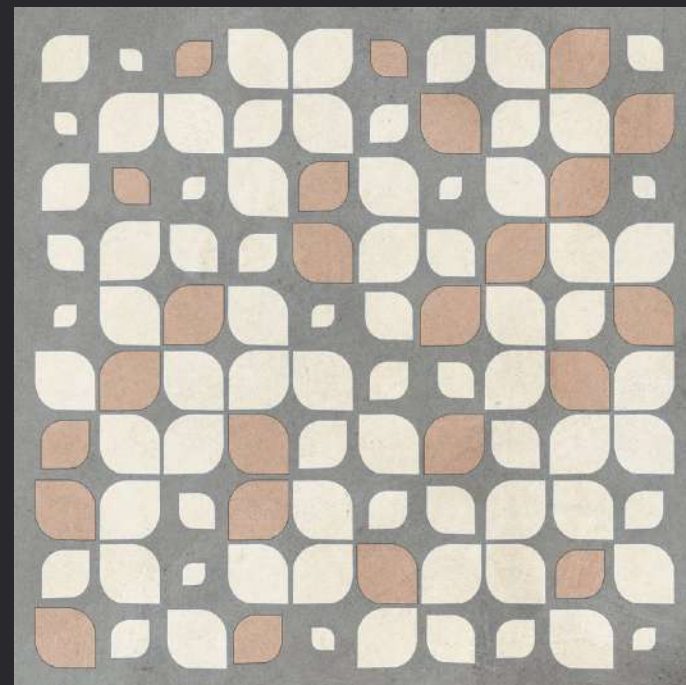

GLAZED
VITRIFIED TILES

600x
600mm

SVPL 5002 (CARVING)

RUSTIC FINISH

EURO PALLET PACKING

Size	Pcs. Per Box	Sq. Mtr. Per Box	Sq. Ft. Per Box	Weight Per Box In Kgs. (approx)	Sq. Mtr. Per Container	Total Boxes Per Container	Boxes Per Pallet	Total Pallets Per Cont	Thickness (mm) (approx)	Weight / CTN (approx)
60x60cm	4 pcs.	1.44	15.5	27.5	1440.00	1000	50	20	9.00	27500