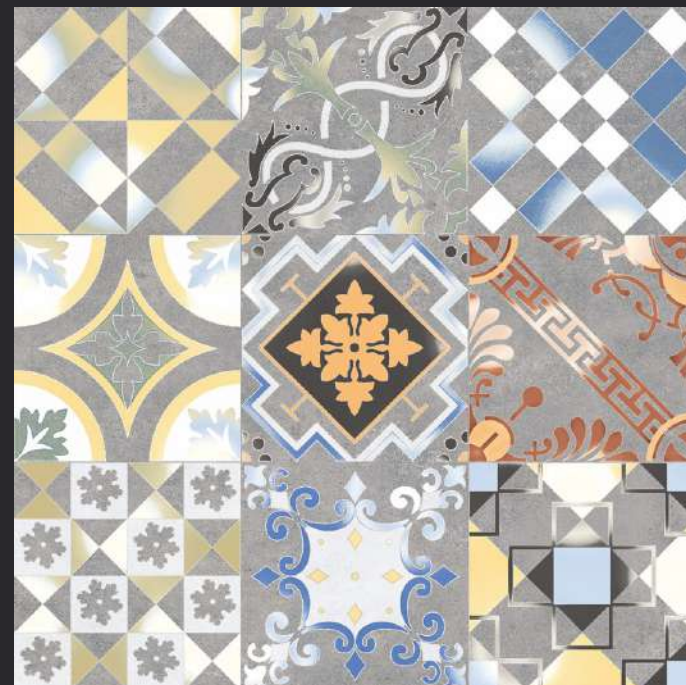

GLAZED
VITRIFIED TILES

600x
600mm

SVPL D 3042

RUSTIC FINISH

EURO PALLET PACKING

Size	Pcs. Per Box	Sq. Mtr. Per Box	Sq. Ft. Per Box	Weight Per Box In Kgs. (approx)	Sq. Mtr. Per Container	Total Boxes Per Container	Boxes Per Pallet	Total Pallets Per Cont	Thickness (mm) (approx)	Weight / CTN (approx)
60x60cm	4 pcs.	1.44	15.5	27.5	1440.00	1000	50	20	9.00	27500