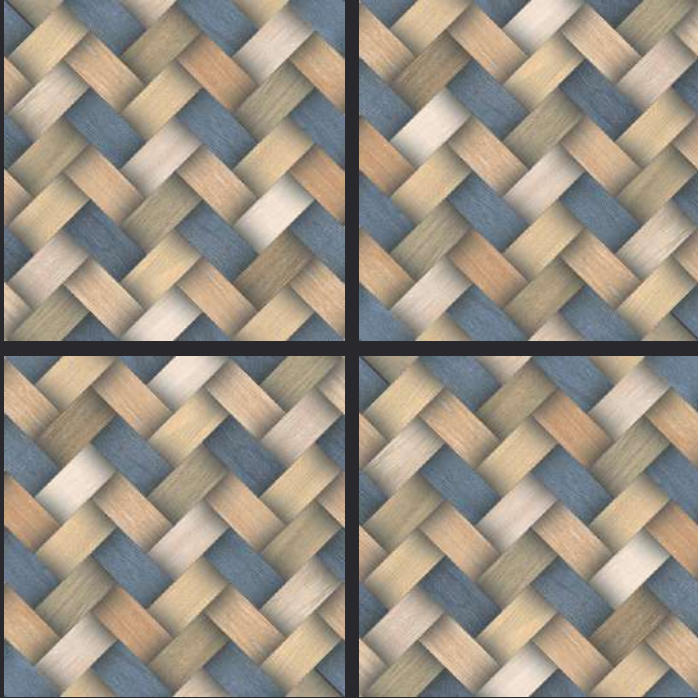

GLAZED
VITRIFIED TILES
**600x
600mm**

WEAVE GRIS
RUSTIC FINISH

EURO PALLET PACKING

Size	Pcs. Per Box	Sq. Mtr. Per Box	Sq. Ft. Per Box	Weight Per Box In Kgs. (approx)	Sq. Mtr. Per Container	Total Boxes Per Container	Boxes Per Pallet	Total Pallets Per Cont	Thickness (mm) (approx)	Weight / CTN (approx)
60x60cm	4 pcs.	1.44	15.5	27.5	1440.00	1000	50	20	9.00	27500