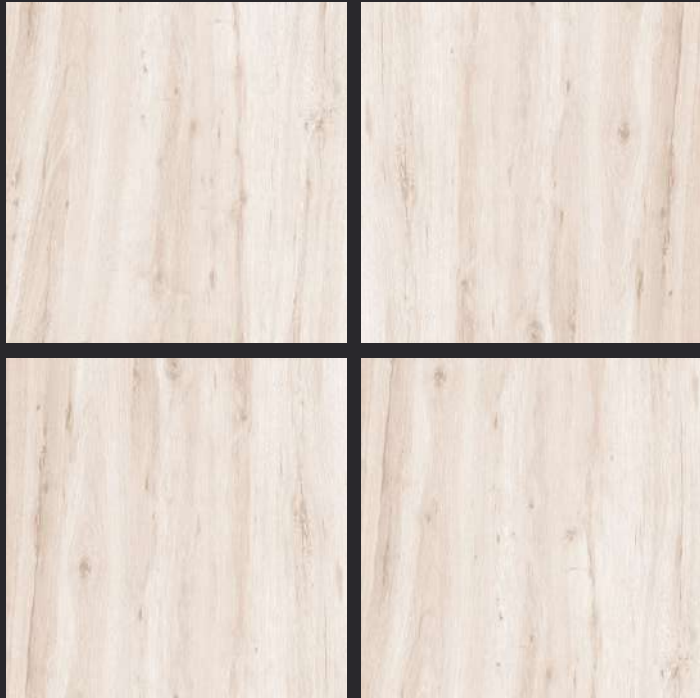

GLAZED
VITRIFIED TILES
**600x
600mm**

Random Face