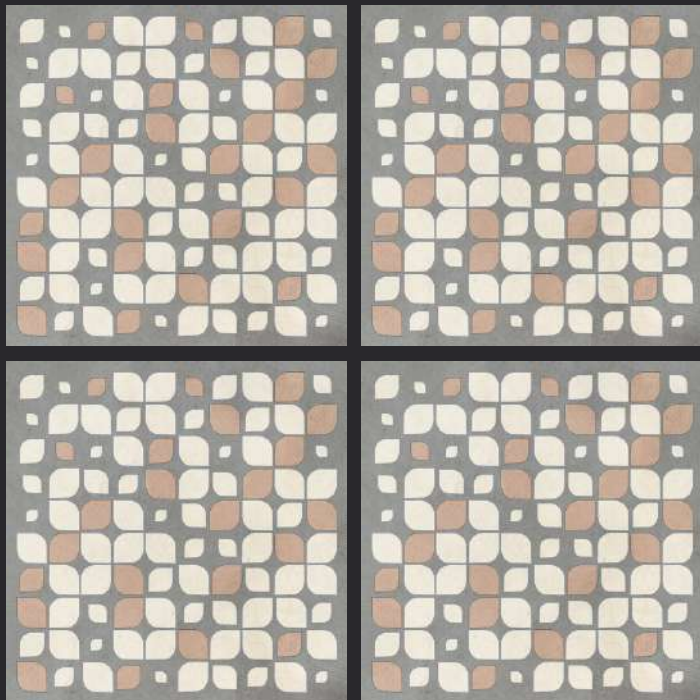

GLAZED
VITRIFIED TILES

600x
600mm

SVPL 5002 (CARVING)

RUSTIC FINISH

EURO PALLET PACKING

Size	Pcs. Per Box	Sq. Mtr. Per Box	Sq. Ft. Per Box	Weight Per Box In Kgs. (approx)	Sq. Mtr. Per Container	Total Boxes Per Container	Boxes Per Pallet	Total Pallets Per Cont	Thickness (mm) (approx)	Weight / CTN (approx)
60x60cm	4 pcs.	1.44	15.5	27.5	1440.00	1000	50	20	9.00	27500