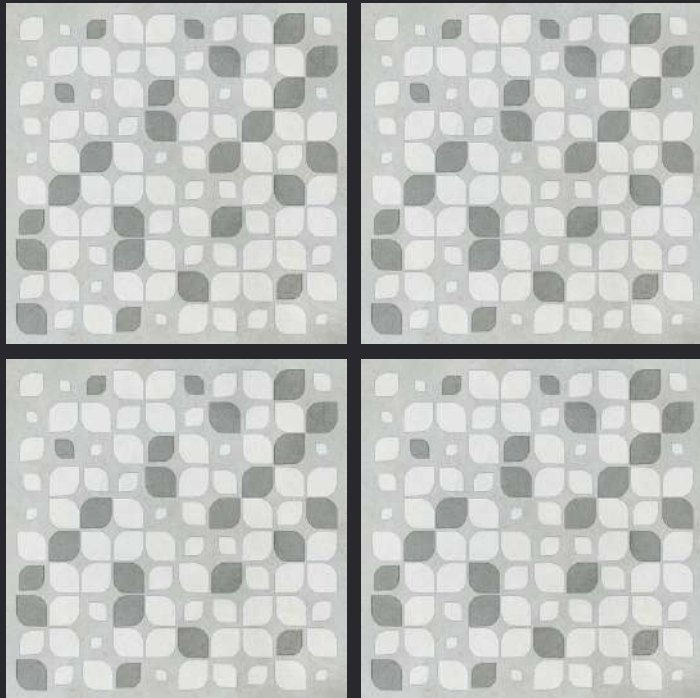

GLAZED
VITRIFIED TILES

600x
600mm

SVPL 5003 (CARVING)

RUSTIC FINISH

EURO PALLET PACKING

Size	Pcs. Per Box	Sq. Mtr. Per Box	Sq. Ft. Per Box	Weight Per Box In Kgs. (approx)	Sq. Mtr. Per Container	Total Boxes Per Container	Boxes Per Pallet	Total Pallets Per Cont	Thickness (mm) (approx)	Weight / CTN (approx)
60x60cm	4 pcs.	1.44	15.5	27.5	1440.00	1000	50	20	9.00	27500