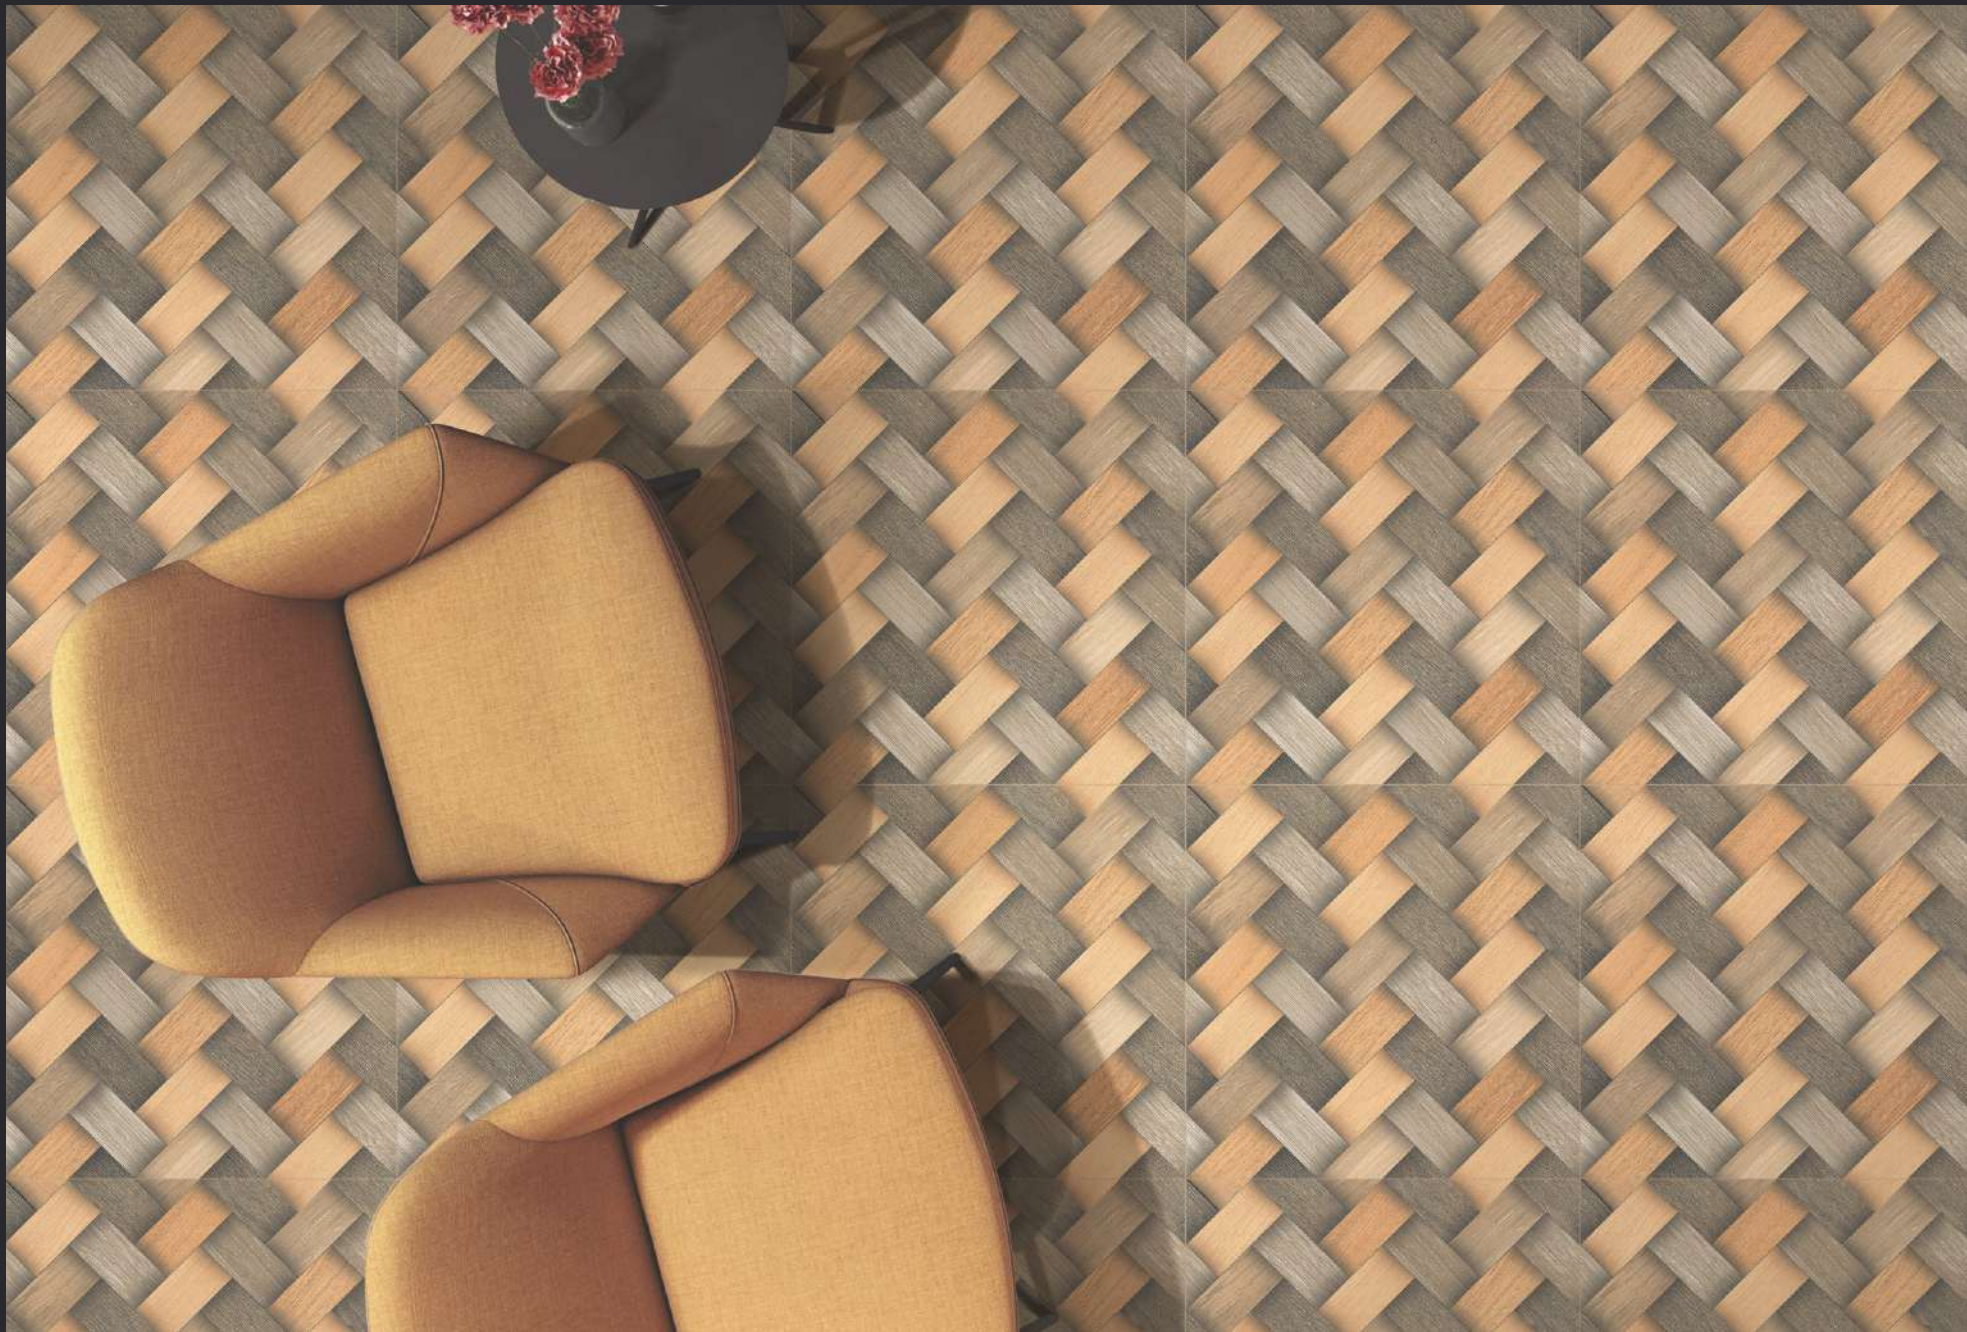

GLAZED
VITRIFIED TILES

600x
600mm

WEAVE BROWN

RUSTIC FINISH

EURO PALLET PACKING

Size	Pcs. Per Box	Sq. Mtr. Per Box	Sq. Ft. Per Box	Weight Per Box In Kgs. (approx)	Sq. Mtr. Per Container	Total Boxes Per Container	Boxes Per Pallet	Total Pallets Per Cont	Thickness (mm) (approx)	Weight / CTN (approx)
60x60cm	4 pcs.	1.44	15.5	27.5	1440.00	1000	50	20	9.00	27500