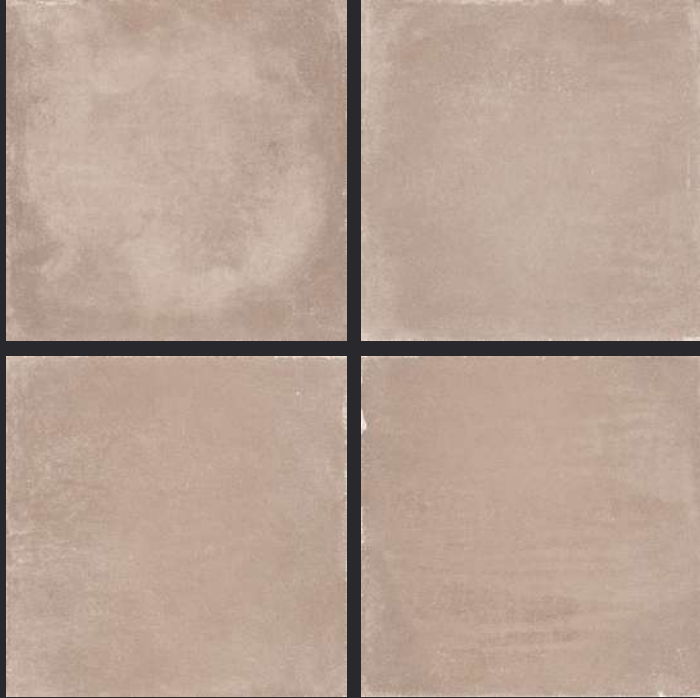

GLAZED
VITRIFIED TILES

600x
600mm

Random Face