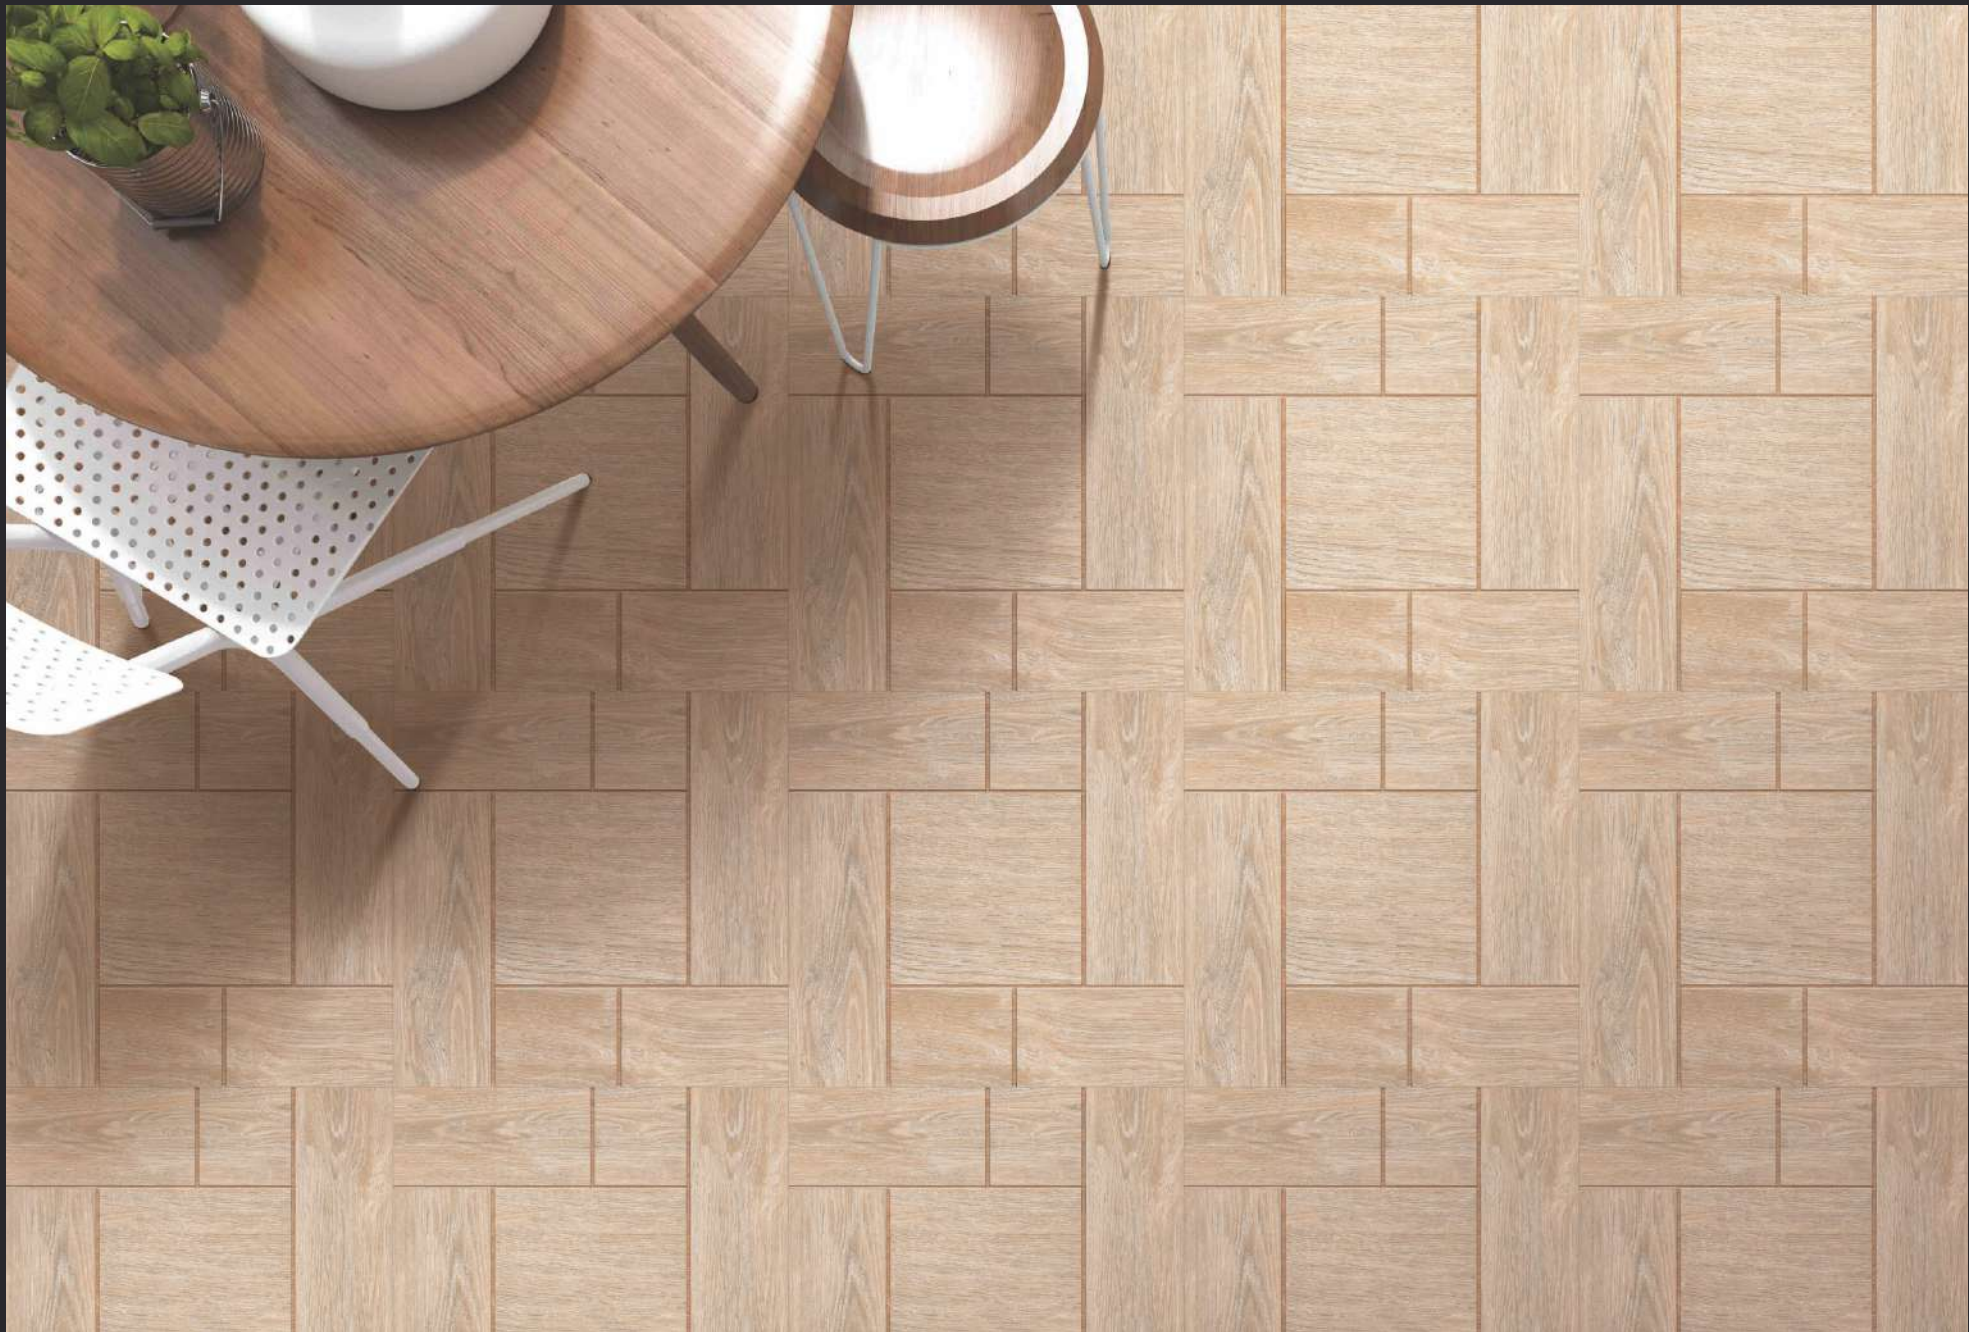

GLAZED
VITRIFIED TILES

600x
600mm

SVPL 3037

RUSTIC FINISH

EURO PALLET PACKING

Size	Pcs. Per Box	Sq. Mtr. Per Box	Sq. Ft. Per Box	Weight Per Box In Kgs. (approx)	Sq. Mtr. Per Container	Total Boxes Per Container	Boxes Per Pallet	Total Pallets Per Cont	Thickness (mm) (approx)	Weight / CTN (approx)
60x60cm	4 pcs.	1.44	15.5	27.5	1440.00	1000	50	20	9.00	27500