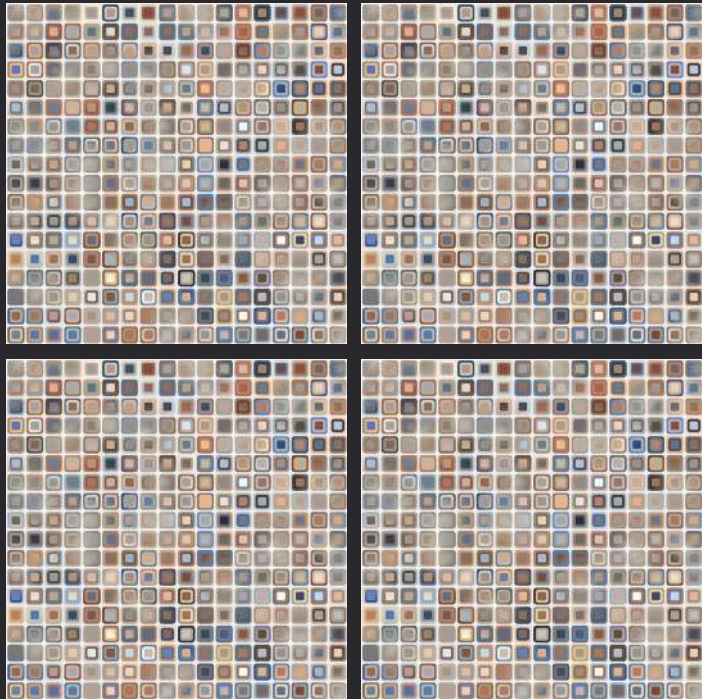

GLAZED
VITRIFIED TILES

600x
600mm

SVPL D 3043

RUSTIC FINISH

EURO PALLET PACKING

Size	Pcs. Per Box	Sq. Mtr. Per Box	Sq. Ft. Per Box	Weight Per Box In Kgs. (approx)	Sq. Mtr. Per Container	Total Boxes Per Container	Boxes Per Pallet	Total Pallets Per Cont	Thickness (mm) (approx)	Weight / CTN (approx)
60x60cm	4 pcs.	1.44	15.5	27.5	1440.00	1000	50	20	9.00	27500