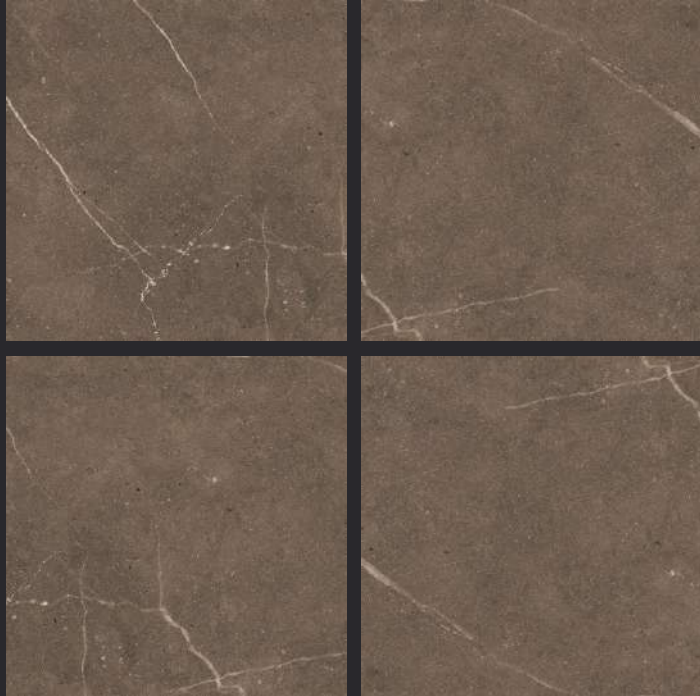

GLAZED
VITRIFIED TILES

600x
600mm

Random Face