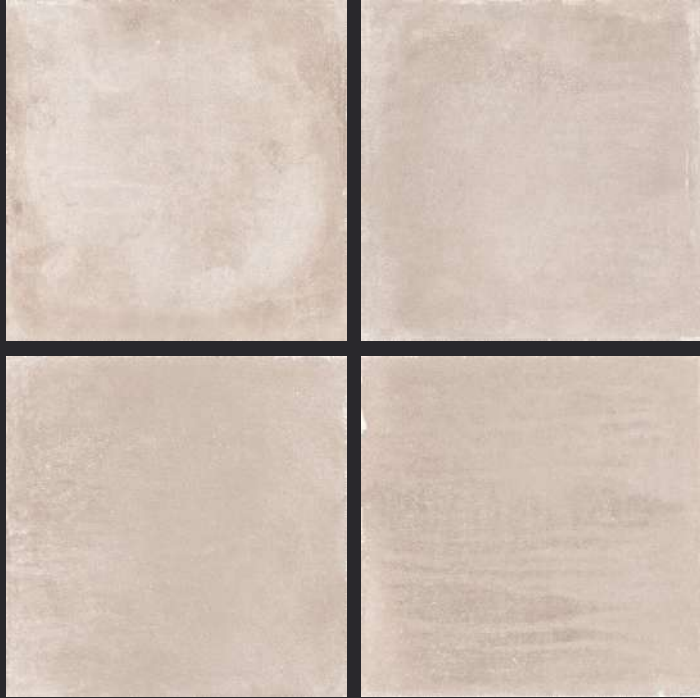

GLAZED
VITRIFIED TILES

600x
600mm

Random Face