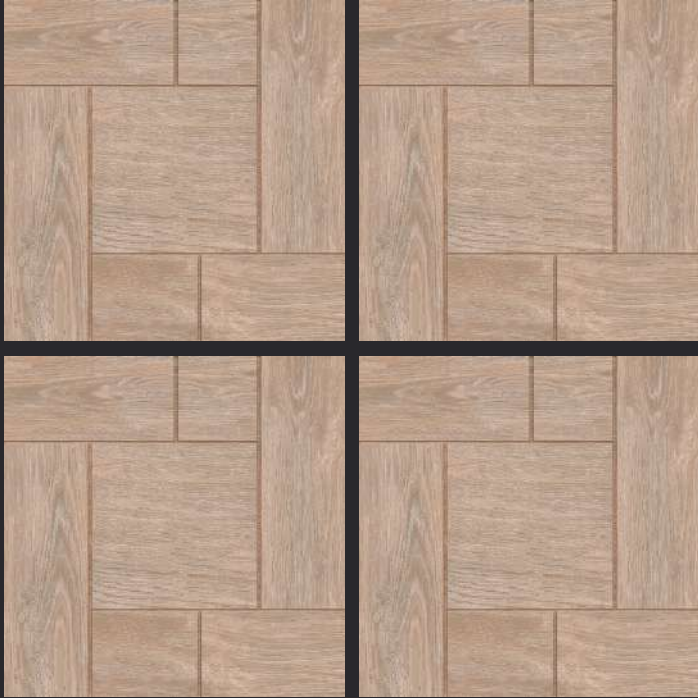

GLAZED
VITRIFIED TILES

600x
600mm

SVPL 3037

RUSTIC FINISH

EURO PALLET PACKING

Size	Pcs. Per Box	Sq. Mtr. Per Box	Sq. Ft. Per Box	Weight Per Box In Kgs. (approx)	Sq. Mtr. Per Container	Total Boxes Per Container	Boxes Per Pallet	Total Pallets Per Cont	Thickness (mm) (approx)	Weight / CTN (approx)
60x60cm	4 pcs.	1.44	15.5	27.5	1440.00	1000	50	20	9.00	27500