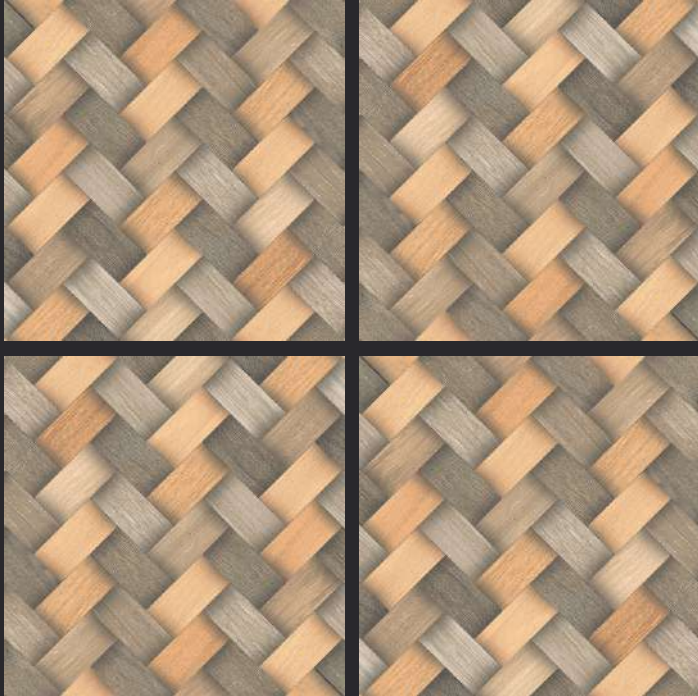

GLAZED
VITRIFIED TILES

600x
600mm

WEAVE BROWN

RUSTIC FINISH

EURO PALLET PACKING

Size	Pcs. Per Box	Sq. Mtr. Per Box	Sq. Ft. Per Box	Weight Per Box In Kgs. (approx)	Sq. Mtr. Per Container	Total Boxes Per Container	Boxes Per Pallet	Total Pallets Per Cont	Thickness (mm) (approx)	Weight / CTN (approx)
60x60cm	4 pcs.	1.44	15.5	27.5	1440.00	1000	50	20	9.00	27500