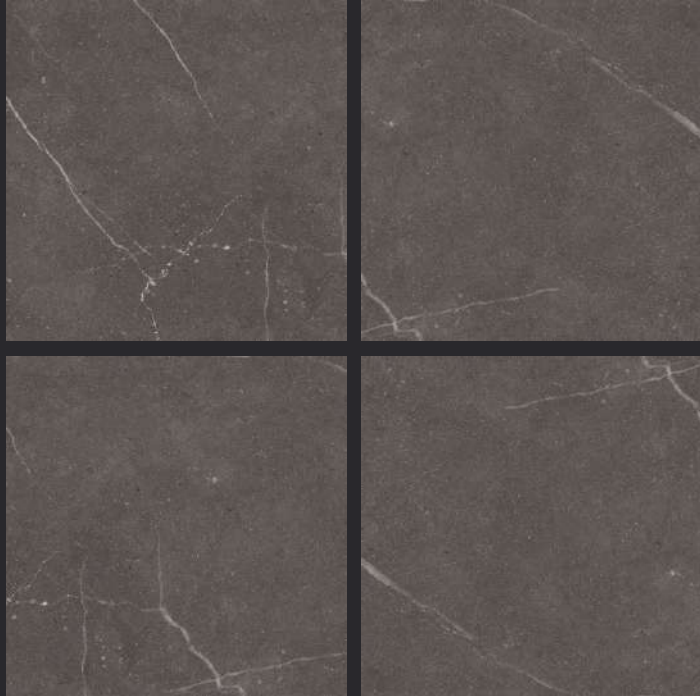

GLAZED
VITRIFIED TILES

600x
600mm

Random Face