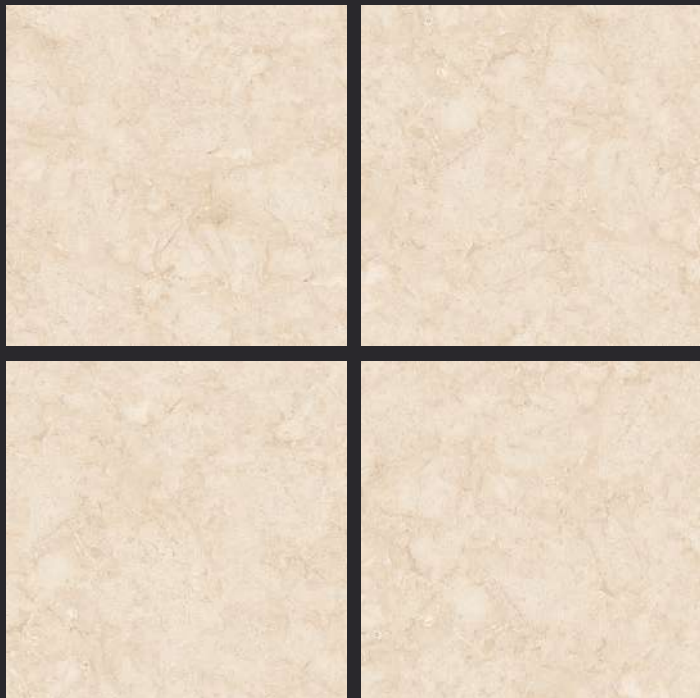

GLAZED
VITRIFIED TILES

600x
600mm

Random Face