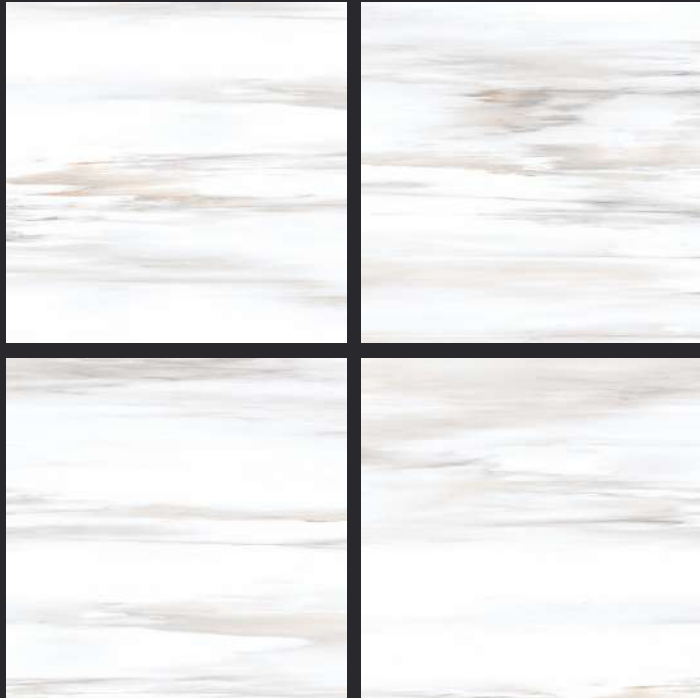

GLAZED
VITRIFIED TILES

600x
600mm

Random Face