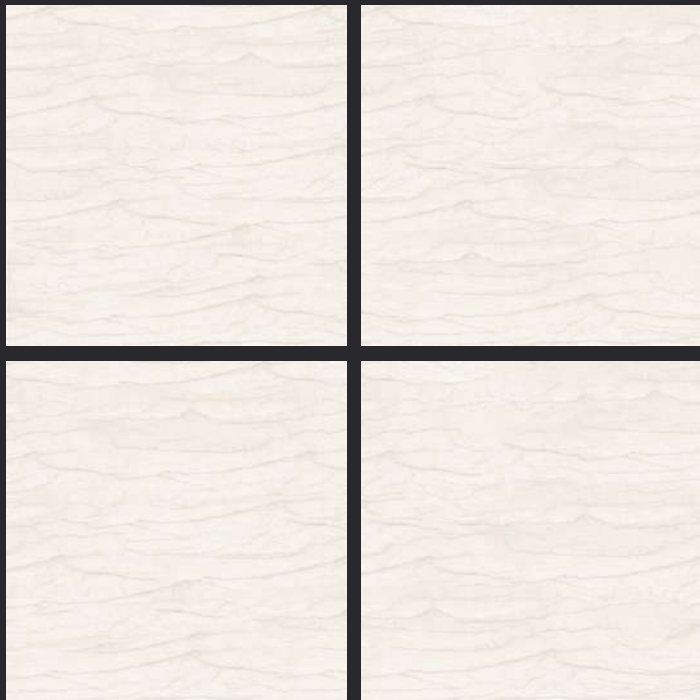

GLAZED
VITRIFIED TILES

600x
600mm

Random Face