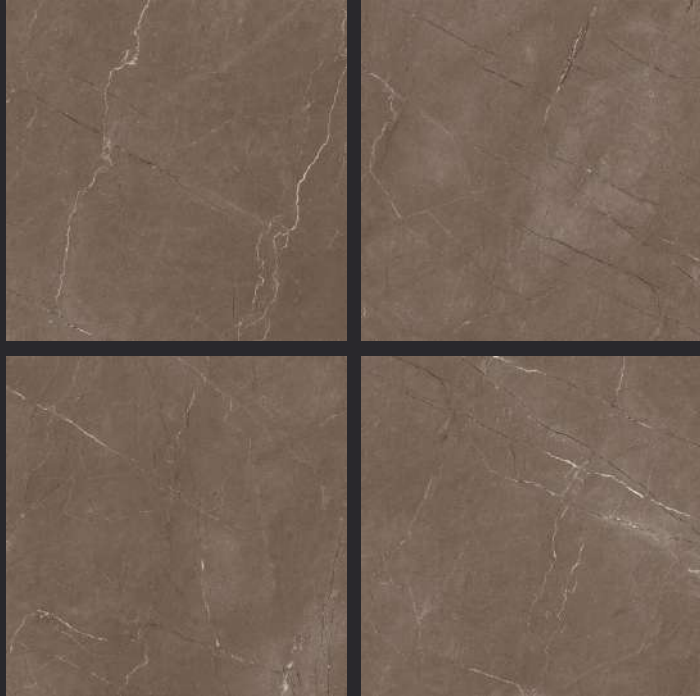

GLAZED
VITRIFIED TILES

600x
600mm

Random Face