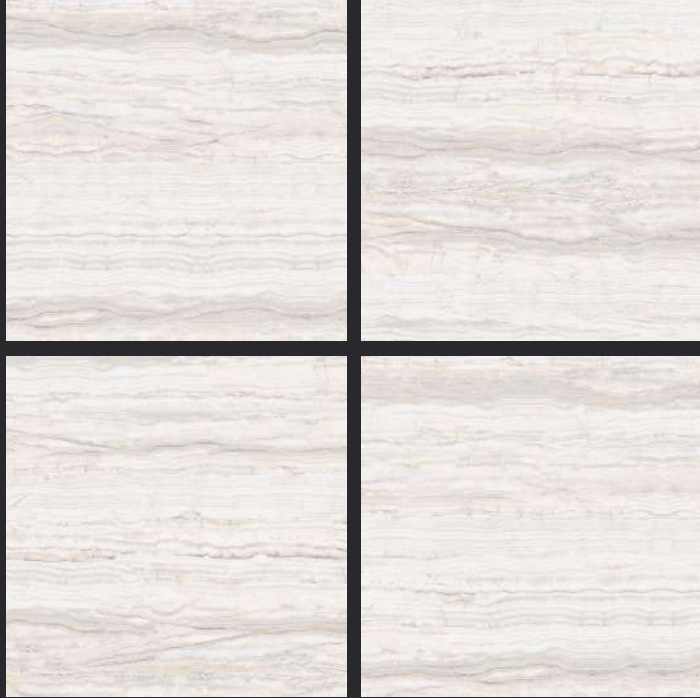

GLAZED
VITRIFIED TILES

600x
600mm

Random Face