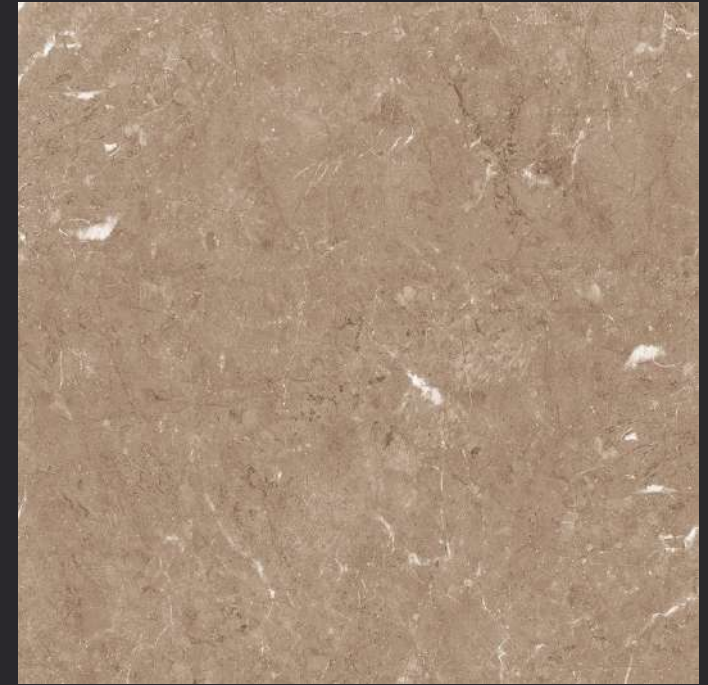

# Glossy

PGVT  
**600x**  
**600mm**

Vol. 4

GLAZED  
VITRIFIED TILES

600x  
600mm

Random Face

**NATURAL SLATE COFFEE**

**GLOSSY** FINISH