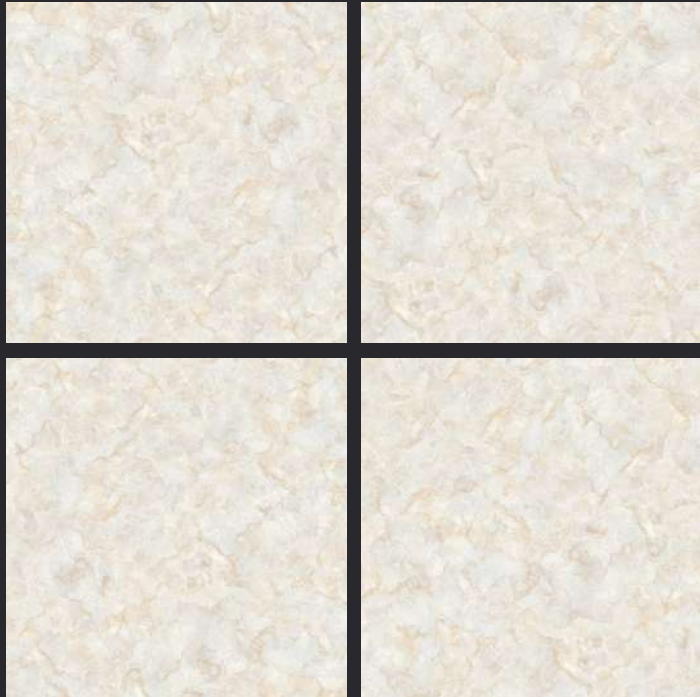

GLAZED
VITRIFIED TILES
**600x
600mm**

Random Face