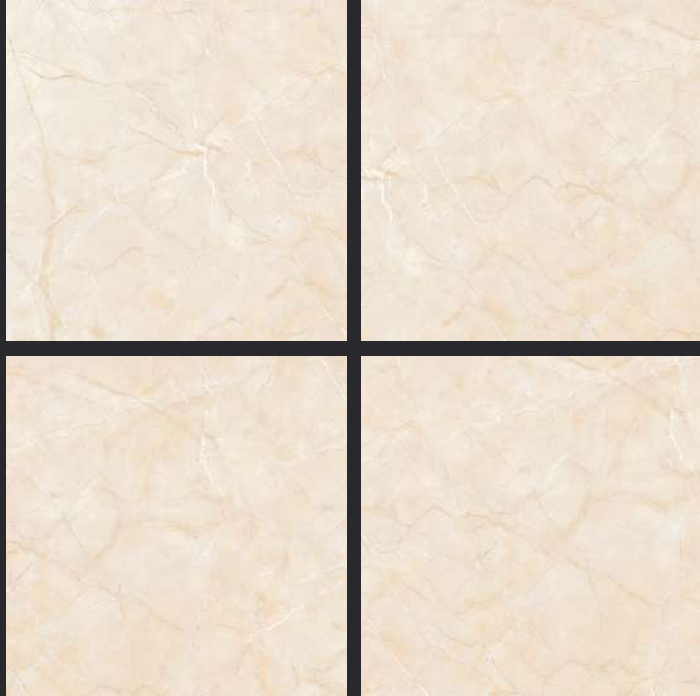

GLAZED
VITRIFIED TILES

600x
600mm

Random Face