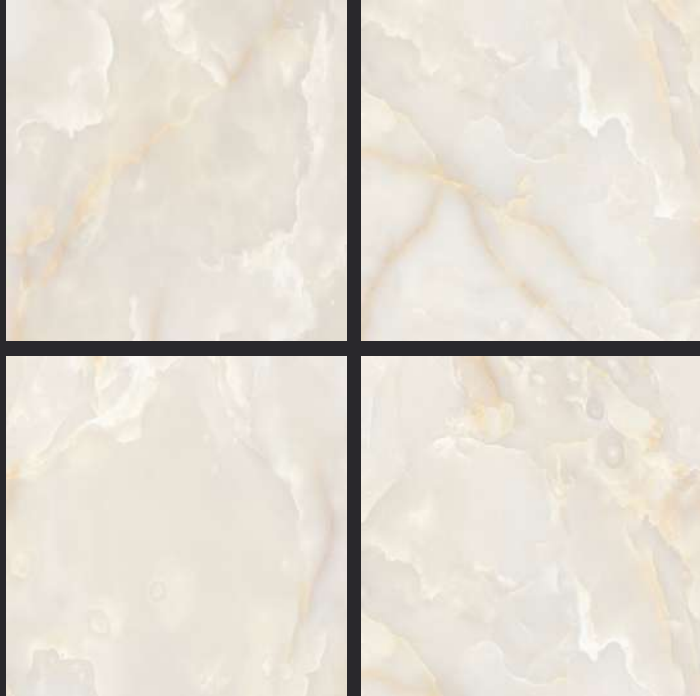

GLAZED
VITRIFIED TILES

600x
600mm

Random Face