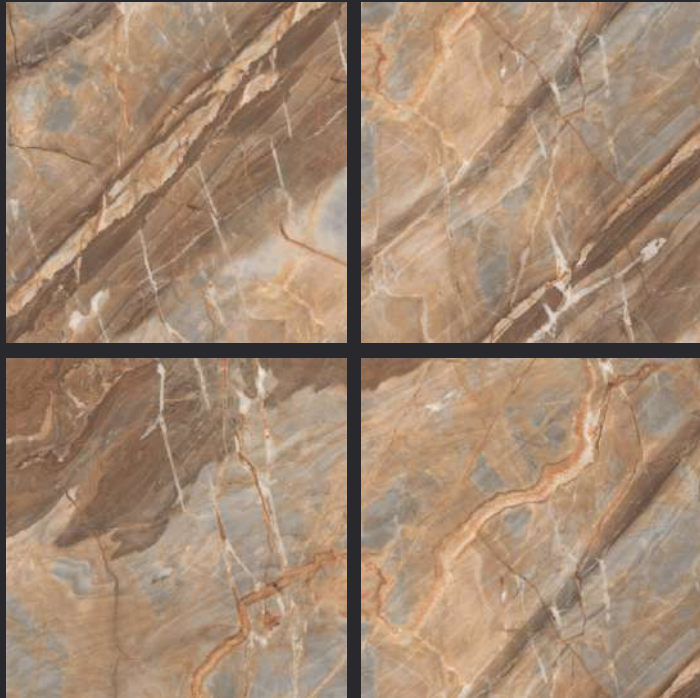

GLAZED
VITRIFIED TILES
**600x
600mm**

Random Face