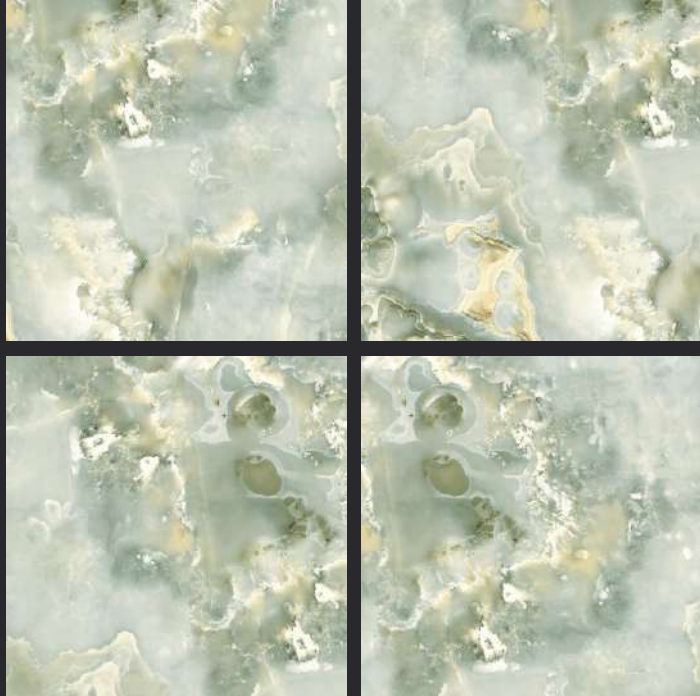

GLAZED
VITRIFIED TILES
**600x
600mm**

Random Face