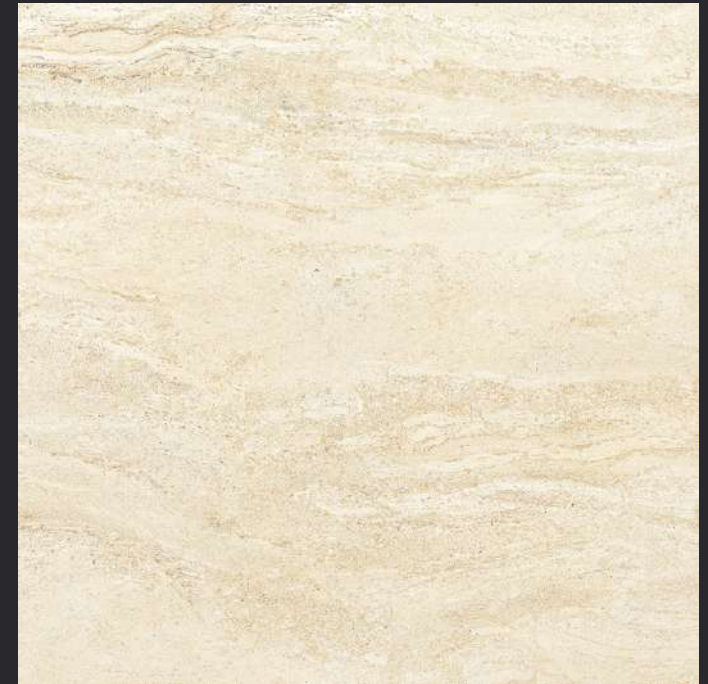

NUBRA BEIGE

GLOSSY FINISH

EURO PALLET PACKING

Size	Pcs. Per Box	Sq. Mtr. Per Box	Sq. Ft. Per Box	Weight Per Box In Kgs. (approx)	Sq. Mtr. Per Container	Total Boxes Per Container	Boxes Per Pallet	Total Pallets Per Cont	Thickness (mm) (approx)	Weight / CTN (approx)
60x60cm	4 pcs.	1.44	15.5	27.5	1440.00	1000	50	20	9.00	27500