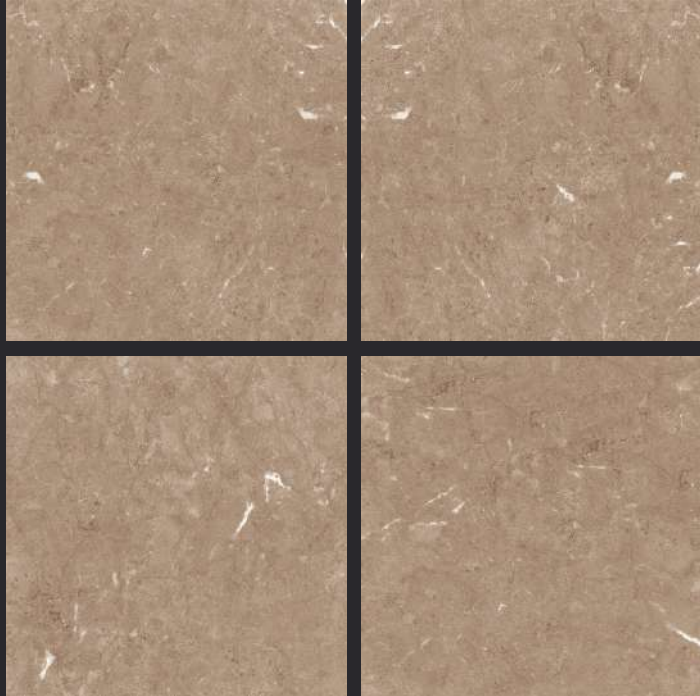

# Glossy

PGVT  
**600x**  
**600mm**

Vol. 4

GLAZED  
VITRIFIED TILES

600x  
600mm

Random Face

**NATURAL SLATE COFFEE**

**GLOSSY** FINISH