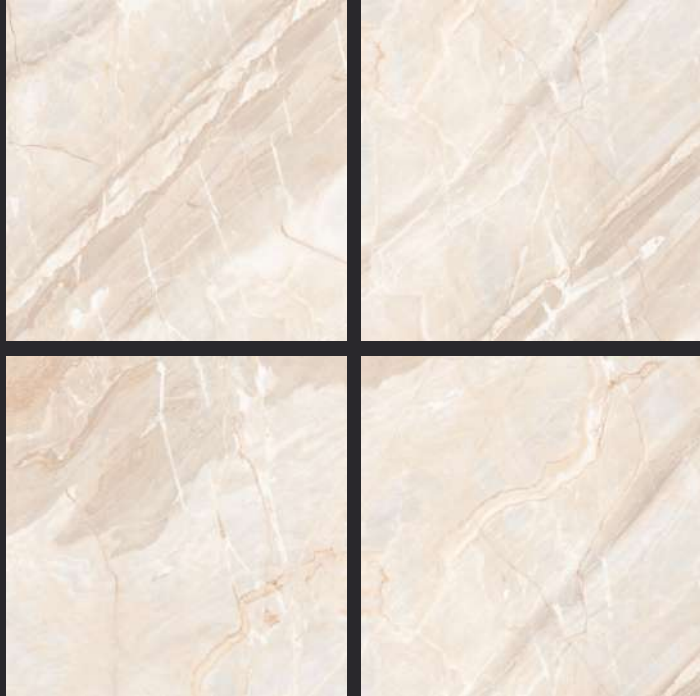

GLAZED
VITRIFIED TILES

600x
600mm

Random Face