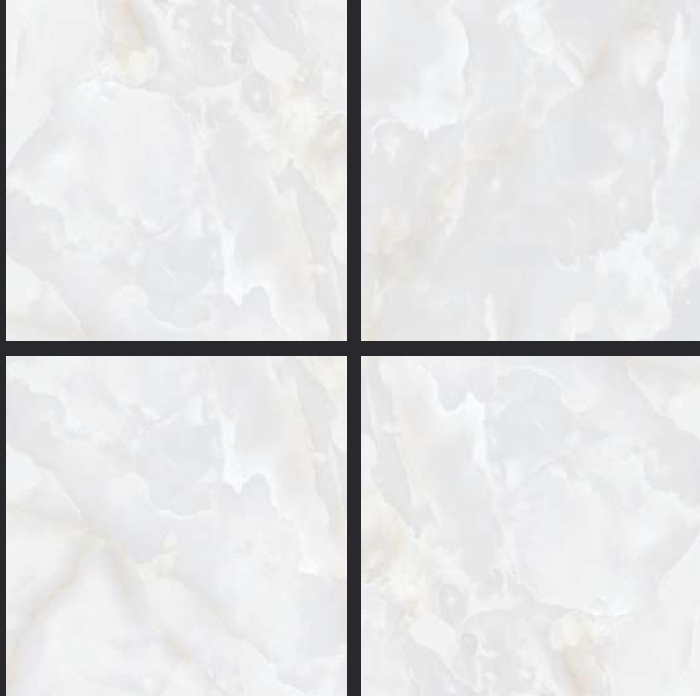

GLAZED
VITRIFIED TILES

600x
600mm

Random Face