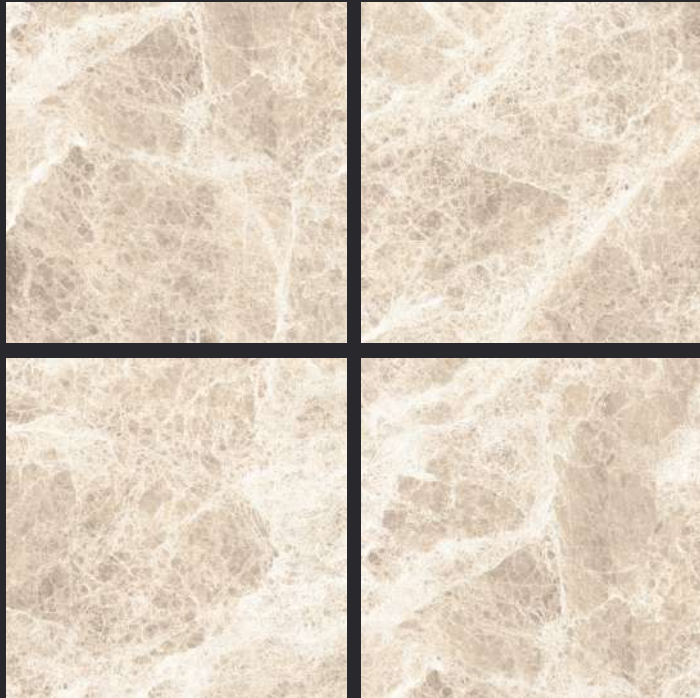

GLAZED
VITRIFIED TILES
**600x
600mm**

Random Face