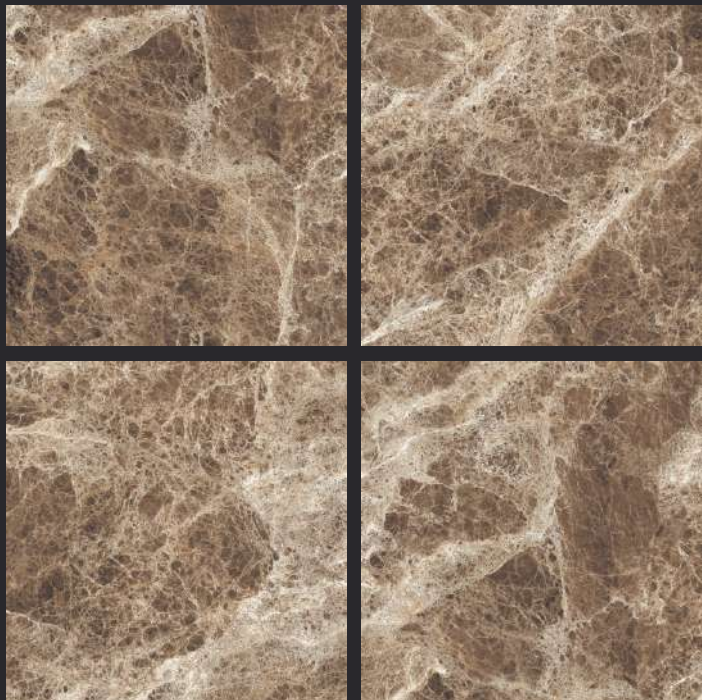

GLAZED
VITRIFIED TILES

600x
600mm

Random Face