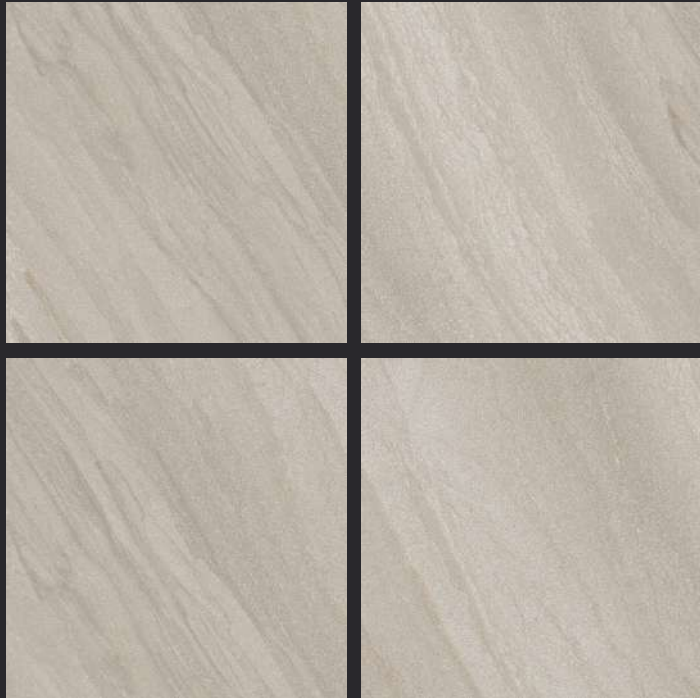

GLAZED
VITRIFIED TILES
**600x
600mm**

Random Face