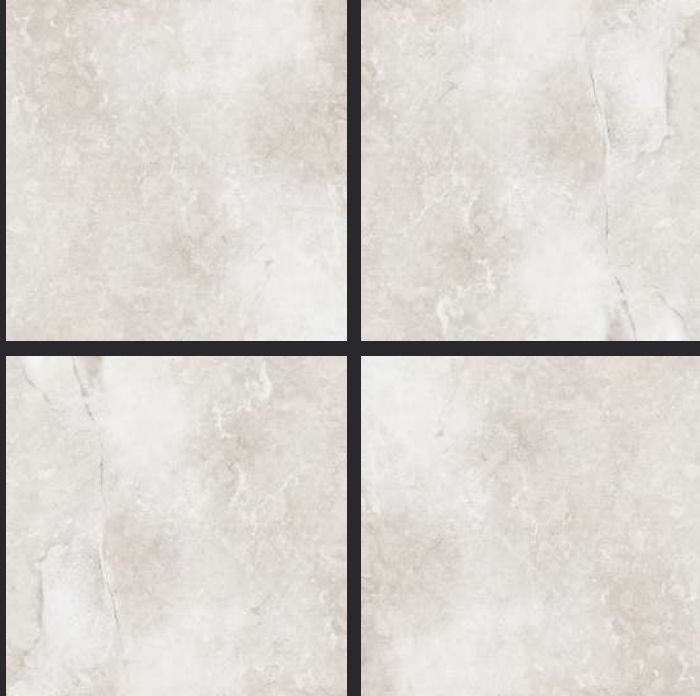

GLAZED
VITRIFIED TILES

600x
600mm

Random Face