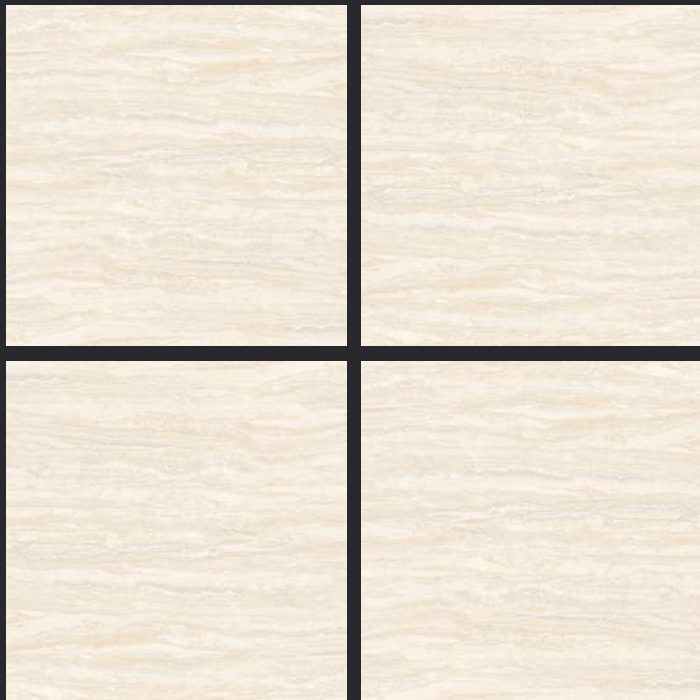

GLAZED
VITRIFIED TILES

600x
600mm

FLAMANT BEIGE

GLOSSY FINISH

EURO PALLET PACKING

Size	Pcs. Per Box	Sq. Mtr. Per Box	Sq. Ft. Per Box	Weight Per Box In Kgs. (approx)	Sq. Mtr. Per Container	Total Boxes Per Container	Boxes Per Pallet	Total Pallets Per Cont	Thickness (mm) (approx)	Weight / CTN (approx)
60x60cm	4 pcs.	1.44	15.5	27.5	1440.00	1000	50	20	9.00	27500