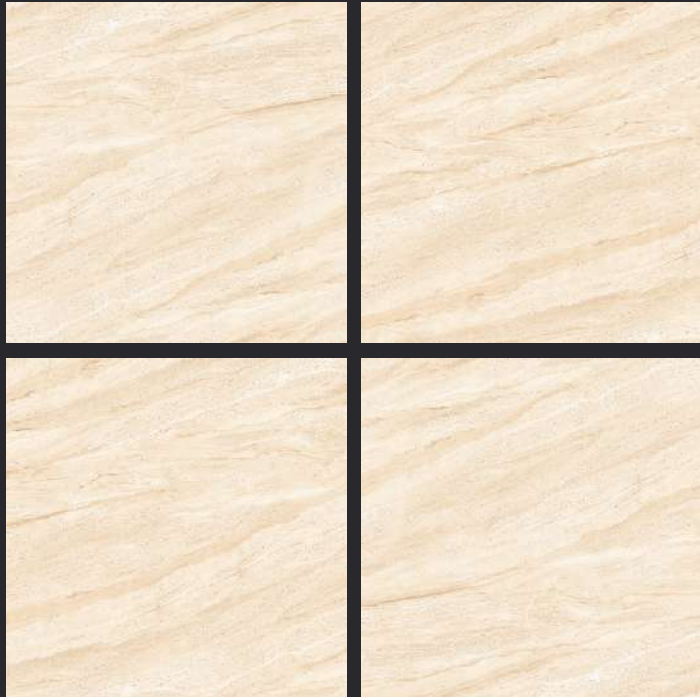

GLAZED
VITRIFIED TILES
**600x
600mm**

Random Face