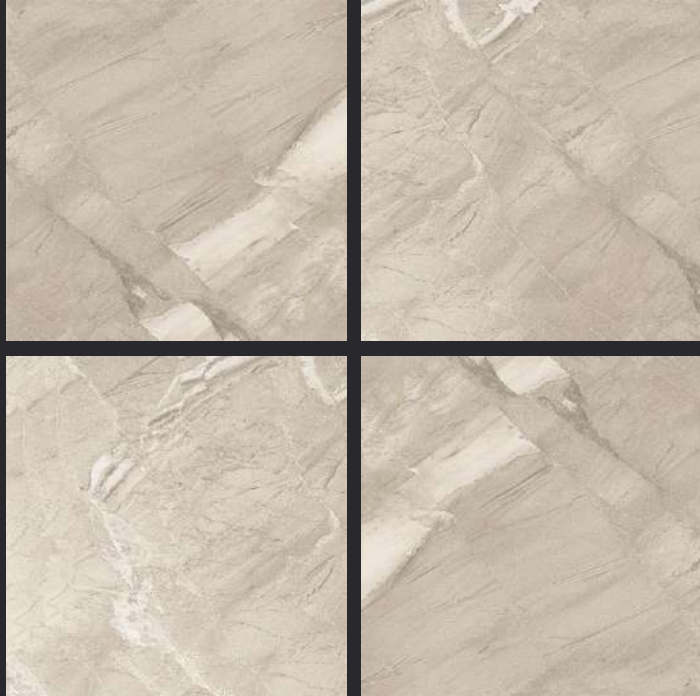

GLAZED
VITRIFIED TILES

600x
600mm

Random Face