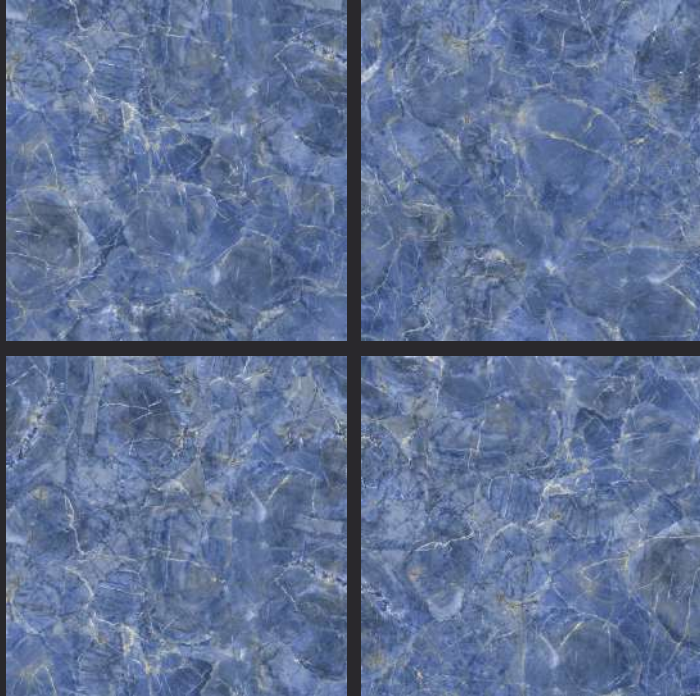

GLAZED
VITRIFIED TILES

600x
600mm

Random Face