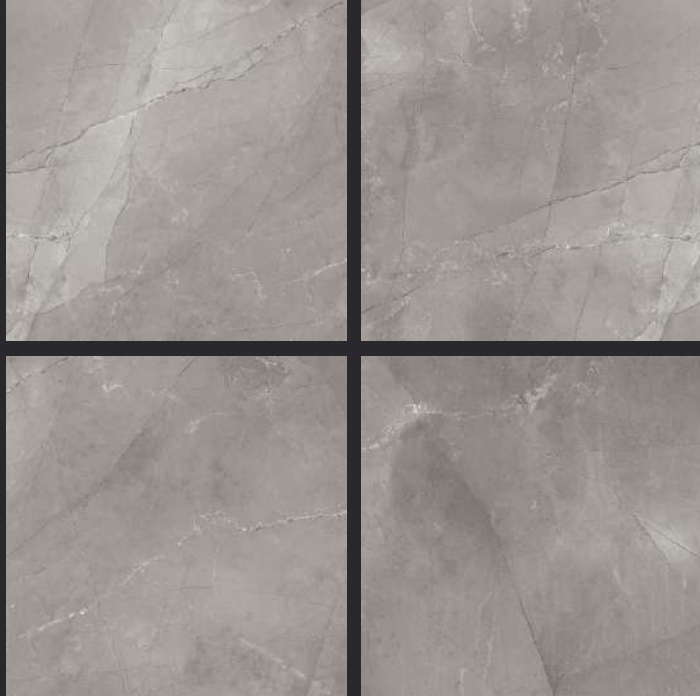

GLAZED
VITRIFIED TILES

600x
600mm

Random Face