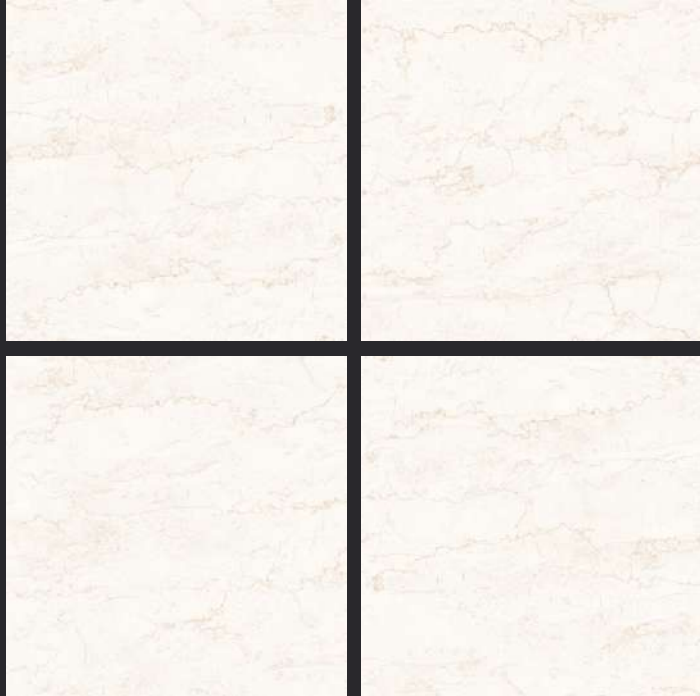

GLAZED
VITRIFIED TILES

600x
600mm

Random Face