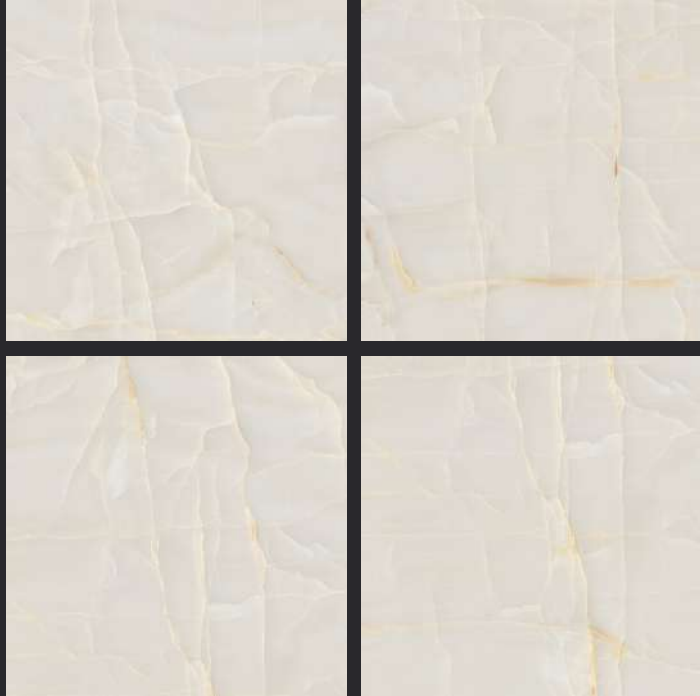

Glossy

A horizontal rectangular block with a wood grain texture, positioned below the word 'Glossy'.

PGVT
600x
600mm

Vol. 1

GLAZED
VITRIFIED TILES

600x
600mm

Random Face

AGUSTA BEIGE