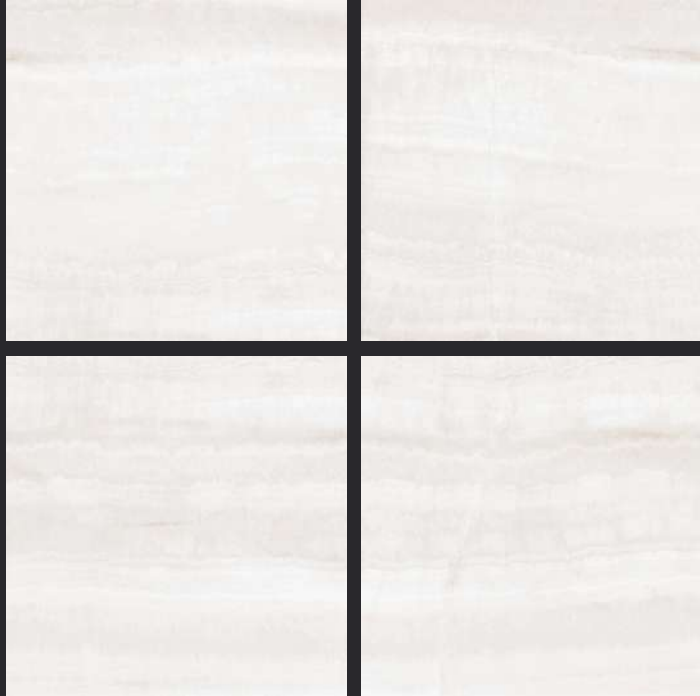

GLAZED
VITRIFIED TILES

600x
600mm

Random Face