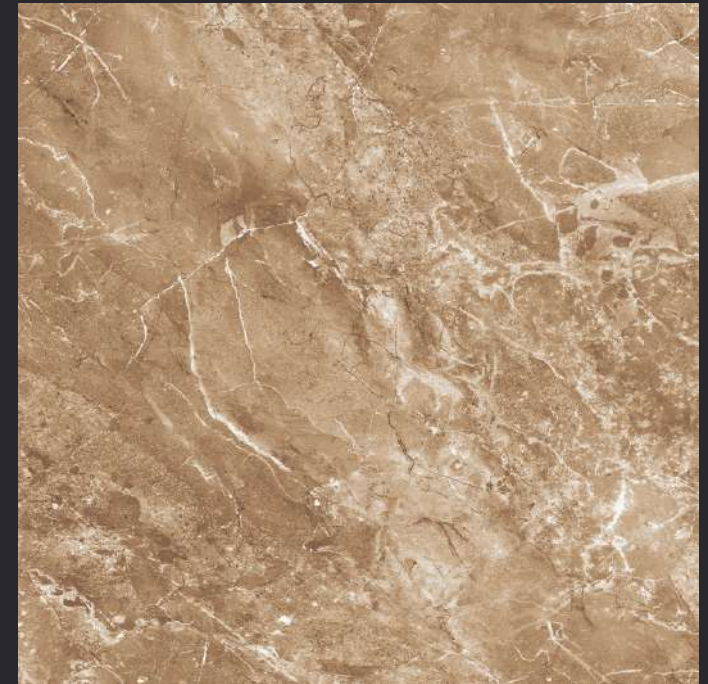

CHOCO FANTASY

GLOSSY FINISH

EURO PALLET PACKING

Size	Pcs. Per Box	Sq. Mtr. Per Box	Sq. Ft. Per Box	Weight Per Box In Kgs. (approx)	Sq. Mtr. Per Container	Total Boxes Per Container	Boxes Per Pallet	Total Pallets Per Cont	Thickness (mm) (approx)	Weight / CTN (approx)
60x60cm	4 pcs.	1.44	15.5	27.5	1440.00	1000	50	20	9.00	27500