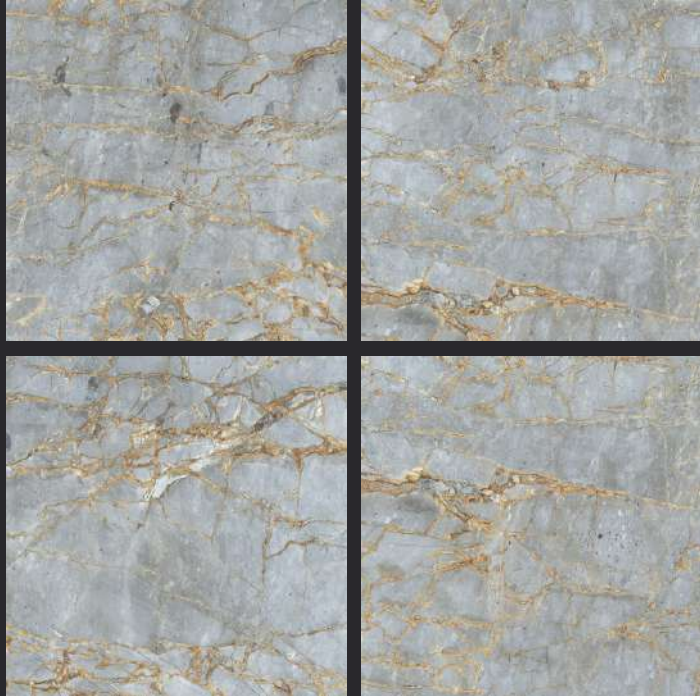

GLAZED
VITRIFIED TILES
**600x
600mm**

Random Face