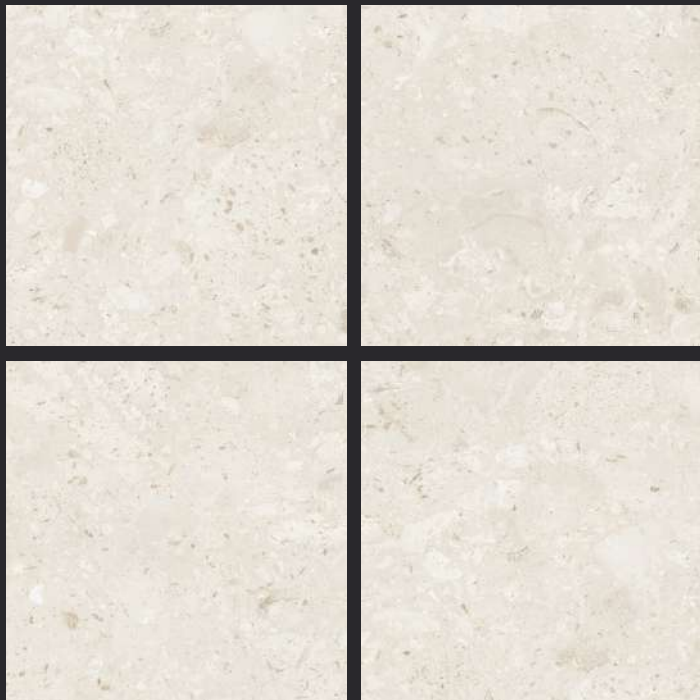

GLAZED
VITRIFIED TILES

600x
600mm

Random Face