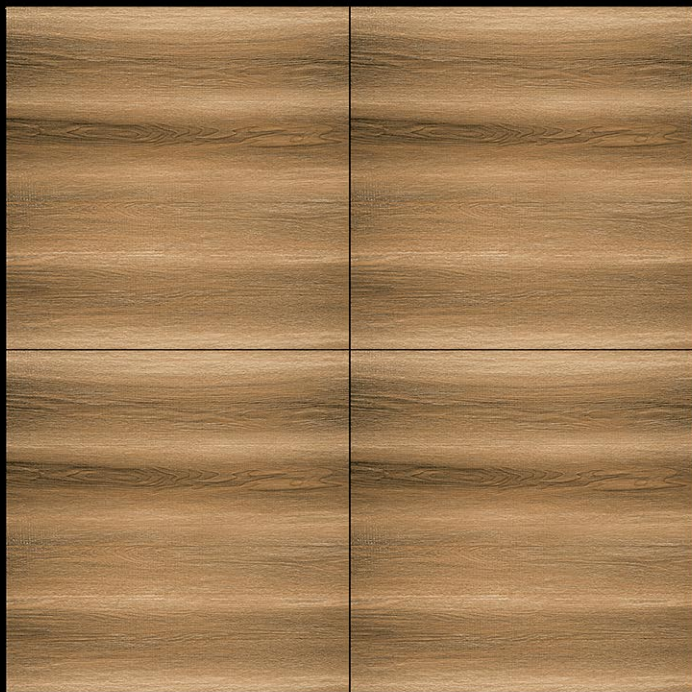

plain  
surface

**Screen**  
FINISH

german wood

Punch  
Surface | **Rustic**  
FINISH

ABANO WOOD BROWN

Punch  
Surface | **Rustic**  
FINISH

ANCIENT WOOD OAK

Punch  
Surface | **Rustic**  
FINISH

ANCIENT WOOD TEAK

Punch  
Surface | **Rustic**  
FINISH

EBBA WOOD TEAK

Punch  
Surface | **Rustic**  
FINISH

ETHIC WOOD OAK

Punch  
Surface | **Rustic**  
FINISH

HEART WOOD

Punch  
Surface | **Rustic**  
FINISH