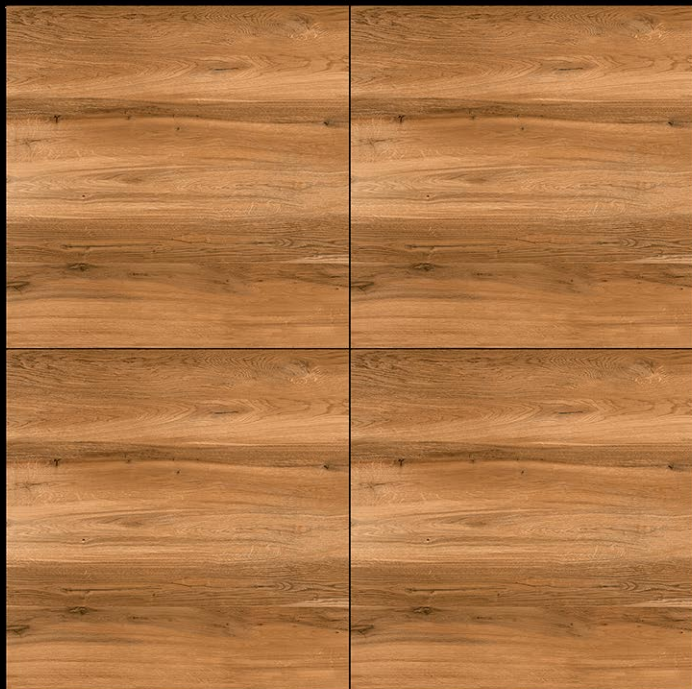

plain  
surface

**Rustic**  
FINISH

LIMBA WOOD BROWN

plain  
surface

**Rustic**  
FINISH

OAK BETULLA

plain  
surface

**Rustic**  
FINISH

ANCIENT WOOD TEAK

Punch  
Surface | **Rustic**  
FINISH

EBBA WOOD TEAK

Punch  
Surface | **Rustic**  
FINISH

ETHIC WOOD OAK

Punch  
Surface | **Rustic**  
FINISH

HEART WOOD

Punch  
Surface | **Rustic**  
FINISH