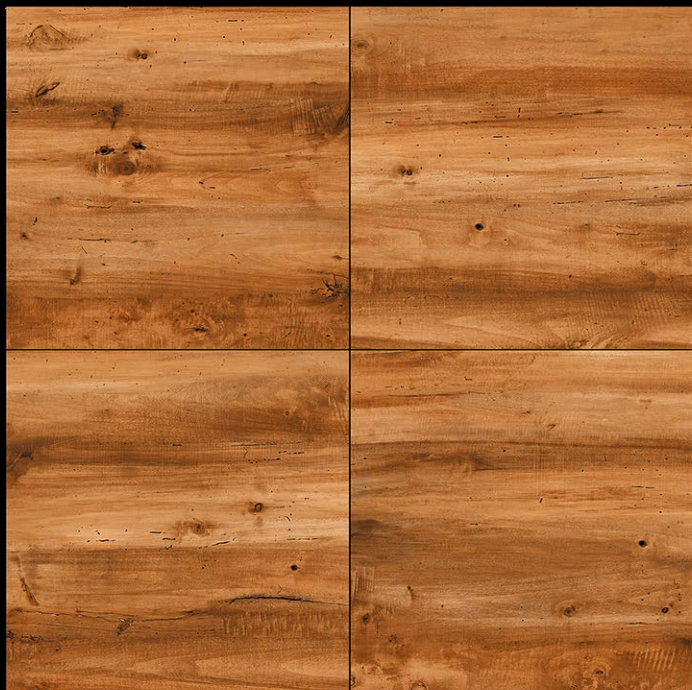

**Rustic**  
FINISH

FERRO WOOD OAK

plain  
surface

**Rustic**  
FINISH

FOSSIL WOOD

plain  
surface

**Rustic**  
FINISH

IRIS WOOD NATURAL

plain  
surface

**Rustic**  
FINISH

LIMBA WOOD BROWN

plain  
surface

**Rustic**  
FINISH

OAK BETULLA

plain  
surface

**Rustic**  
FINISH

PENZA WOOD

plain  
surface

**Rustic**  
FINISH

POTENZA WOOD

plain  
surface

**Rustic**  
FINISH

TROJAN WOOD IVORY

plain  
surface

plain  
surface

**Satin**  
FINISH

TROY WOOD REBBIT

plain  
surface

**Satin**  
FINISH

WAVES WOOD BROWN

plain  
surface | **Screen**  
FINISH

german light