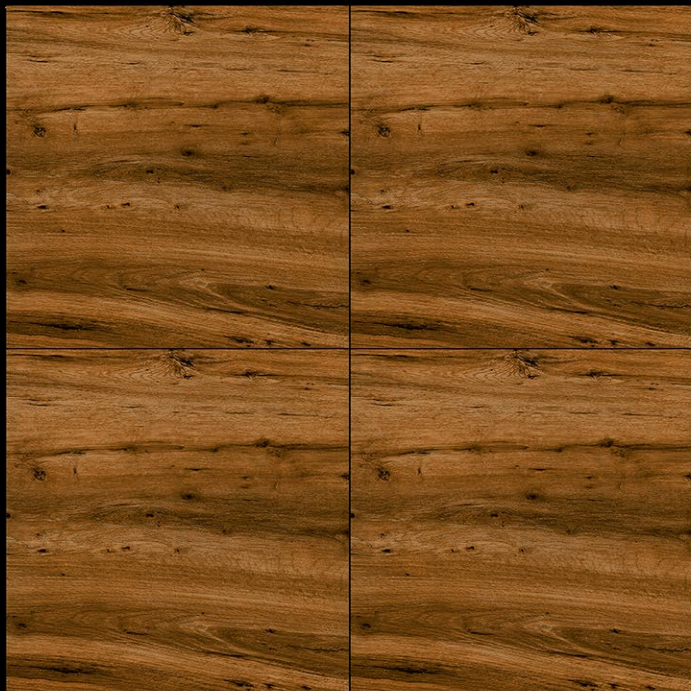

Punch
Surface | **Rustic**
FINISH