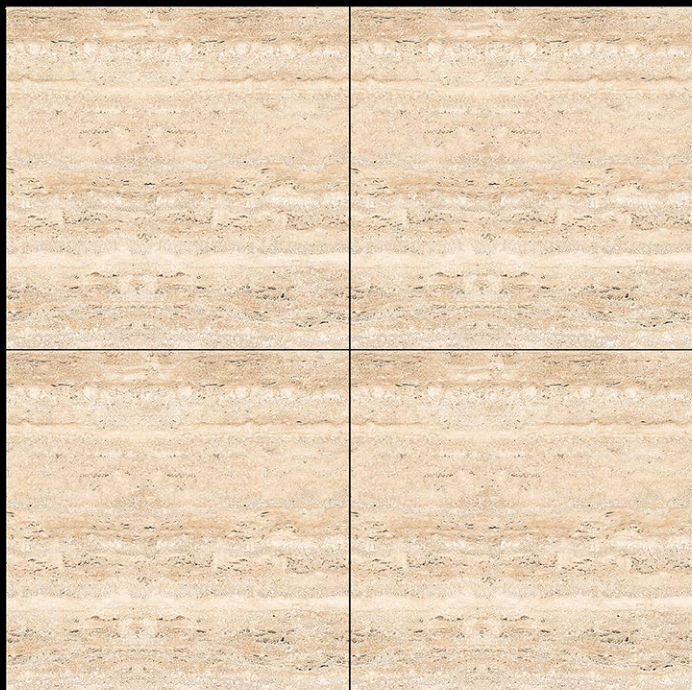

PARMA GREY

plain
surface

Satin
FINISH

TRAVERTINO BEIGE

plain
surface

Satin
FINISH

IRIS ORANGE

plain
surface