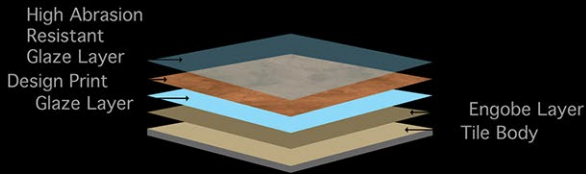

Digital Porcelain 600x600 mm Tiles

plain
surface

Satin
FINISH

SILKY WHITE

plain
surface

Satin
FINISH

SOLO GRIS

plain
surface

Satin
FINISH

CLASSIC WHITE

plain
surface

Satin
FINISH

CRYSTAL BROWN

plain
surface

Satin
FINISH

GEONIX GOLD

plain
surface

Satin
FINISH

MARBO GREY

plain
surface

Satin
FINISH

MESSINA

plain
surface

Satin
FINISH