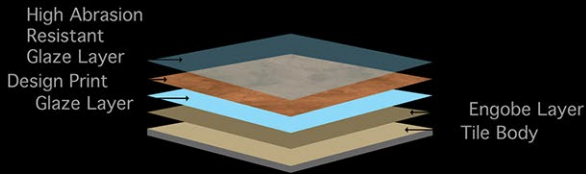

# Digital Porcelain 600x600 mm Tiles

plain  
surface

**Rustic**  
FINISH

BOHEMIA BROWN

plain  
surface

**Rustic**  
FINISH

BOHEMIA BEIGE

plain  
surface