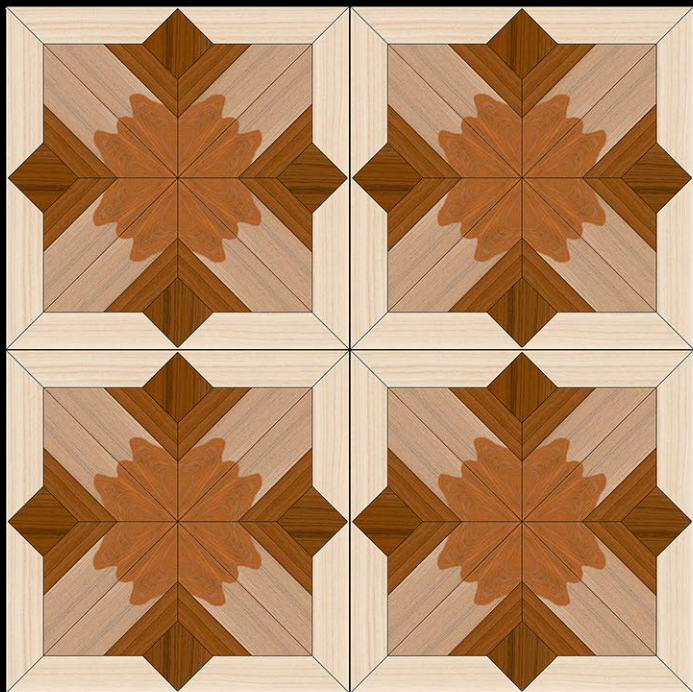

Digital Porcelain 600x600 mm Tiles

plain
surface | **Satin**
FINISH

ALPINE WOOD

plain
surface | **Satin**
FINISH

ASTER FLOWER

plain
surface

Satin
FINISH

BURL WOOD

plain
surface

Satin
FINISH

CUBIX WOOD

plain
surface | **Satin**
FINISH

DIGI_01_P1

plain
surface

Satin
FINISH

DIGI_02_P1

plain
surface | **Satin**
FINISH

DIGI_03_P1

plain
surface

Satin
FINISH

ANGLE WOOD

plain
surface | **Satin**
FINISH

ARGIL WHITE

plain
surface