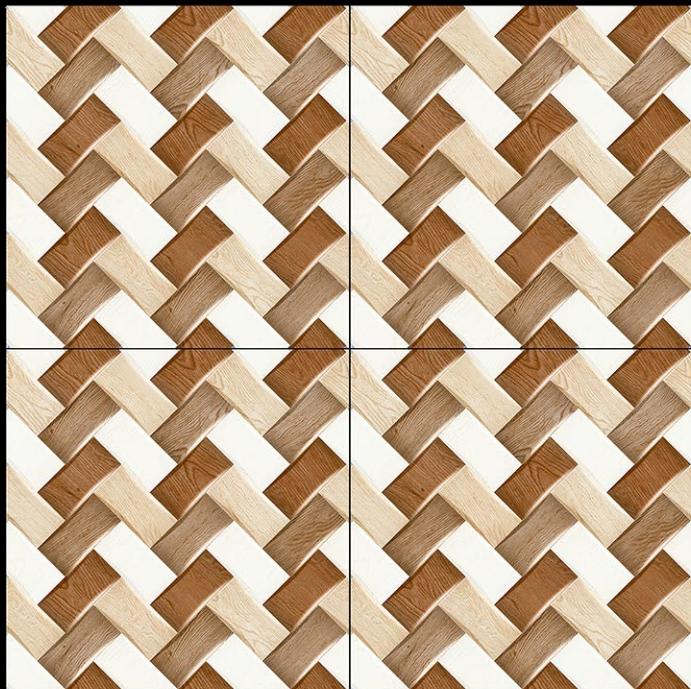

Satin
FINISH

ROMINA STONE

plain
surface | **Satin**
FINISH

STAR WOOD

plain
surface

Satin
FINISH

STEP WHITE

plain
surface

Satin
FINISH

TALPA WOOD

plain
surface

Satin
FINISH

TIGER WOOD

plain
surface

Satin
FINISH

VINTAGE WOOD

plain
surface

Satin
FINISH

5563