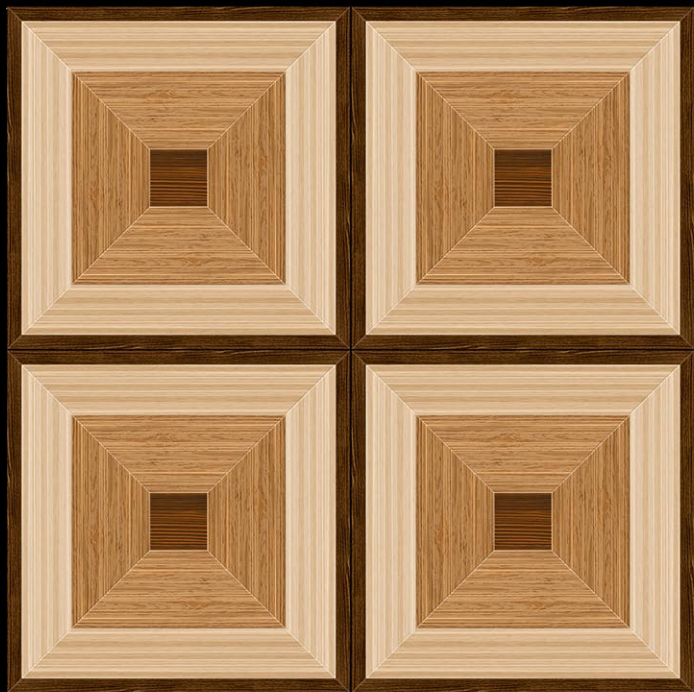

Digital Porcelain 600x600 mm Tiles

plain
surface | **Satin**
FINISH

ALPINE WOOD

plain
surface | **Satin**
FINISH

ASTER FLOWER

plain
surface

Satin
FINISH

BURL WOOD

plain
surface

Satin
FINISH

CUBIX WOOD

plain
surface | **Satin**
FINISH

DIGI_01_P1

plain
surface

Satin
FINISH

DIGI_02_P1

plain
surface | **Satin**
FINISH

DIGI_03_P1

plain
surface

Satin
FINISH

ANGLE WOOD

plain
surface | **Satin**
FINISH

ARGIL WHITE

plain
surface

Satin
FINISH

ROMINA STONE

plain
surface | **Satin**
FINISH

STAR WOOD

plain
surface

Satin
FINISH

STEP WHITE

plain
surface