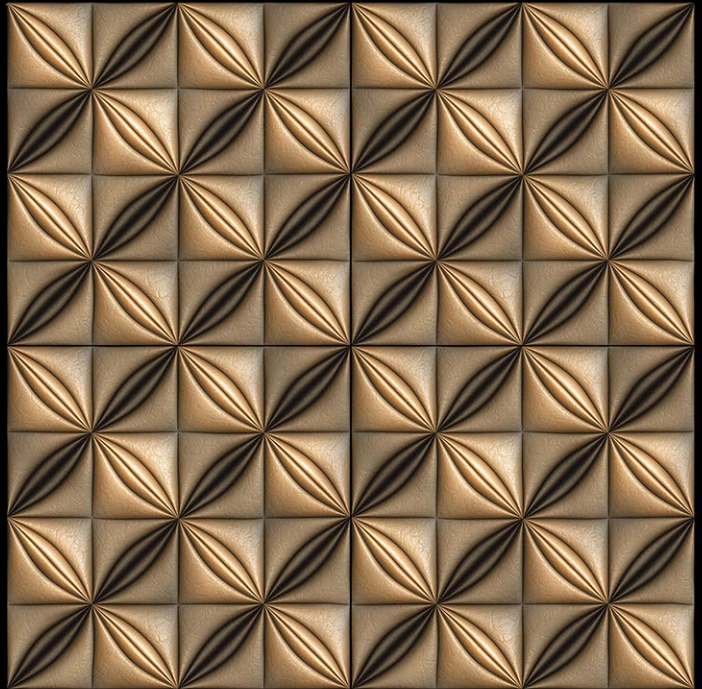

Digital Porcelain 600x600 mm Tiles

plain
surface | **Satin**
FINISH

ALPINE WOOD

plain
surface | **Satin**
FINISH

ASTER FLOWER

plain
surface

Satin
FINISH

BURL WOOD

plain
surface

Satin
FINISH

CUBIX WOOD

plain
surface | **Satin**
FINISH

DIGI_01_P1

plain
surface

Satin
FINISH

DIGI_02_P1

plain
surface | **Satin**
FINISH

DIGI_03_P1

plain
surface

Satin
FINISH

ANGLE WOOD

plain
surface | **Satin**
FINISH

ARGIL WHITE

plain
surface

Satin
FINISH

ROMINA STONE

plain
surface | **Satin**
FINISH

STAR WOOD

plain
surface

Satin
FINISH

STEP WHITE

plain
surface