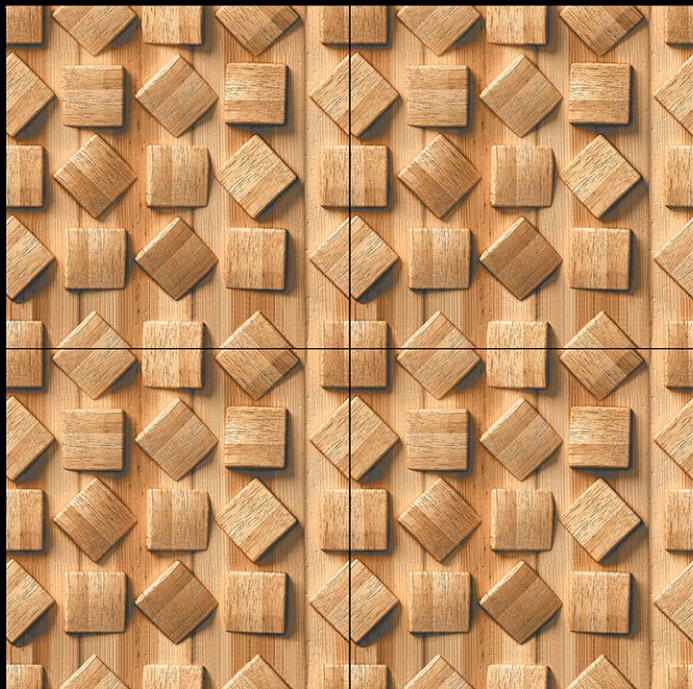

plain
surface

Satin
FINISH

LEATHER WHITE

plain
surface

Satin
FINISH

LEGO CHECKS

plain
surface | **Satin**
FINISH

MATRIX WOOD