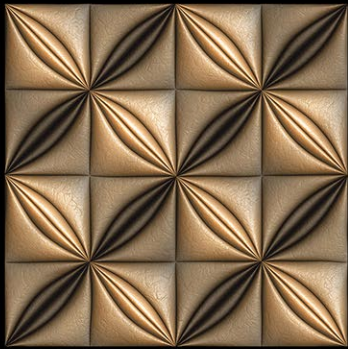

Digital Porcelain 600x600 mm Tiles

plain
surface | **Satin**
FINISH

ALPINE WOOD

plain
surface | **Satin**
FINISH

ASTER FLOWER

plain
surface

Satin
FINISH

BURL WOOD

plain
surface

Satin
FINISH

CUBIX WOOD

plain
surface | **Satin**
FINISH

DIGI_01_P1

plain
surface

Satin
FINISH

DIGI_02_P1

plain
surface | **Satin**
FINISH

DIGI_03_P1

plain
surface

Satin
FINISH

ANGLE WOOD

plain
surface | **Satin**
FINISH

ARGIL WHITE

plain
surface

Satin
FINISH

ROMINA STONE

plain
surface | **Satin**
FINISH

STAR WOOD

plain
surface

Satin
FINISH

STEP WHITE

plain
surface