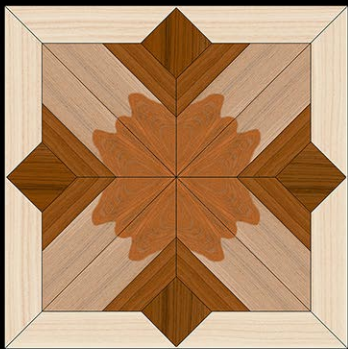

Digital Porcelain 600x600 mm Tiles

plain
surface | **Satin**
FINISH

ALPINE WOOD

plain
surface | **Satin**
FINISH

ASTER FLOWER

plain
surface

Satin
FINISH

BURL WOOD

plain
surface

Satin
FINISH

CUBIX WOOD

plain
surface | **Satin**
FINISH

DIGI_01_P1

plain
surface

Satin
FINISH

DIGI_02_P1

plain
surface | **Satin**
FINISH

DIGI_03_P1

plain
surface

Satin
FINISH

ANGLE WOOD

plain
surface | **Satin**
FINISH

ARGIL WHITE

plain
surface