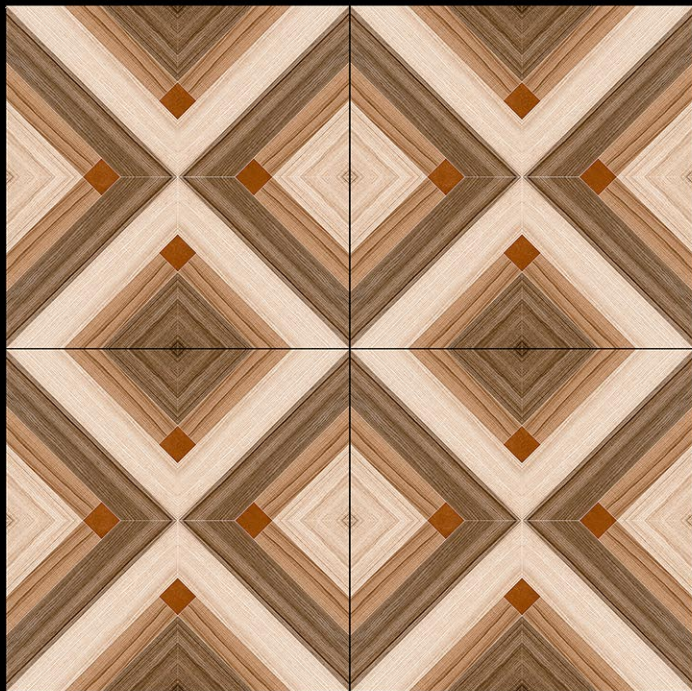

Satin
FINISH

ORCHID BROWN

plain
surface

Satin
FINISH

OSAKA DECOR

plain
surface | **Satin**
FINISH

PERLA BROWN

plain
surface | **Satin**
FINISH

PERRY WOOD

plain
surface

Satin
FINISH

POTTON WOOD

plain
surface

Satin
FINISH

RHINO WOOD

plain
surface | **Satin**
FINISH