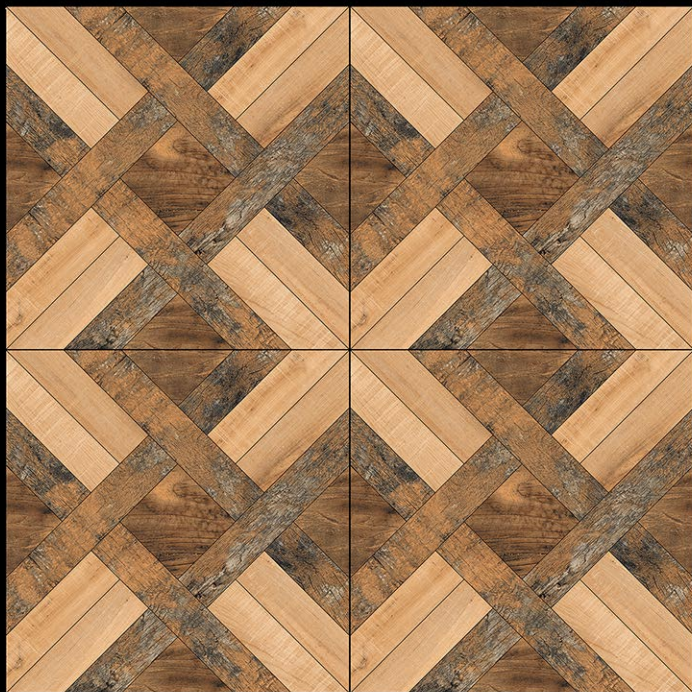

**Rustic**  
FINISH

1057

plain  
surface | **Rustic**  
FINISH

AMBAS WOOD

plain  
surface

**Rustic**  
FINISH

CASATA BEIGE

plain  
surface

**Rustic**  
FINISH

CHOCKO WOOD

plain  
surface

**Rustic**  
FINISH

CORBIN WOOD

plain  
surface | **Rustic**  
FINISH

CRETA ALMOND

plain  
surface