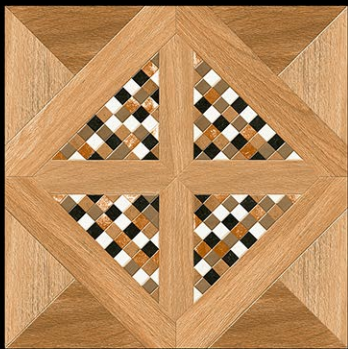

# Digital Porcelain 600x600 mm Tiles

plain  
surface

**Rustic**  
FINISH

RIO WOOD

plain  
surface

**Rustic**  
FINISH

NEO STONE

plain  
surface | **Rustic**  
FINISH

GEMSTONE

plain  
surface

**Rustic**  
FINISH

BASS WOOD

plain  
surface

**Rustic**  
FINISH

PIANO WOOD

plain  
surface

**Rustic**  
FINISH

1057

plain  
surface | **Rustic**  
FINISH

AMBAS WOOD

plain  
surface

**Rustic**  
FINISH

CASATA BEIGE

plain  
surface

**Rustic**  
FINISH

CHOCKO WOOD

plain  
surface

**Rustic**  
FINISH

CORBIN WOOD

plain  
surface | **Rustic**  
FINISH

CRETA ALMOND

plain  
surface