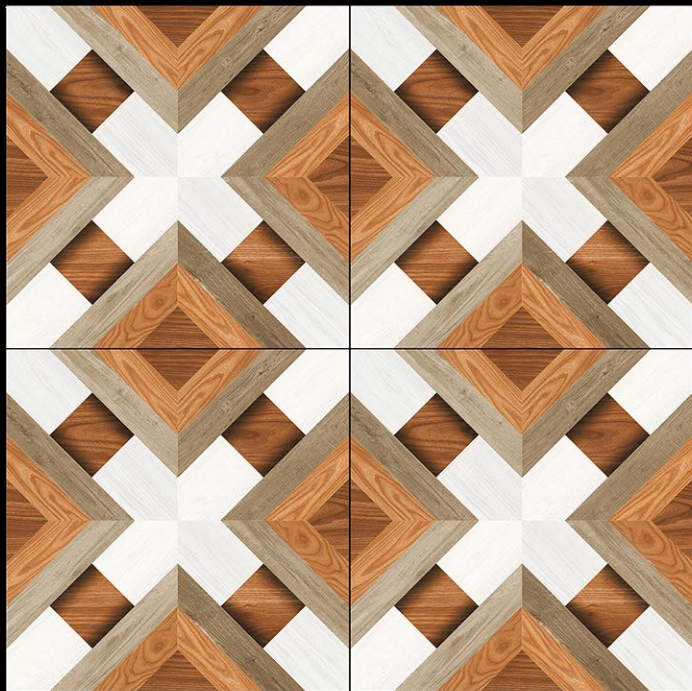

# Digital Porcelain 600x600 mm Tiles

plain  
surface

**Rustic**  
FINISH

RIO WOOD

plain  
surface

**Rustic**  
FINISH

NEO STONE

plain  
surface | **Rustic**  
FINISH

GEMSTONE

plain  
surface

**Rustic**  
FINISH

BASS WOOD

plain  
surface

**Rustic**  
FINISH

PIANO WOOD

plain  
surface

**Rustic**  
FINISH

1057

plain  
surface | **Rustic**  
FINISH

AMBAS WOOD

plain  
surface

**Rustic**  
FINISH

CASATA BEIGE

plain  
surface

URBANO BROWN

plain  
surface

**Rustic**  
FINISH

URBANO GREY

plain  
surface

**Rustic**  
FINISH

BOHEMIA BALENO

plain  
surface