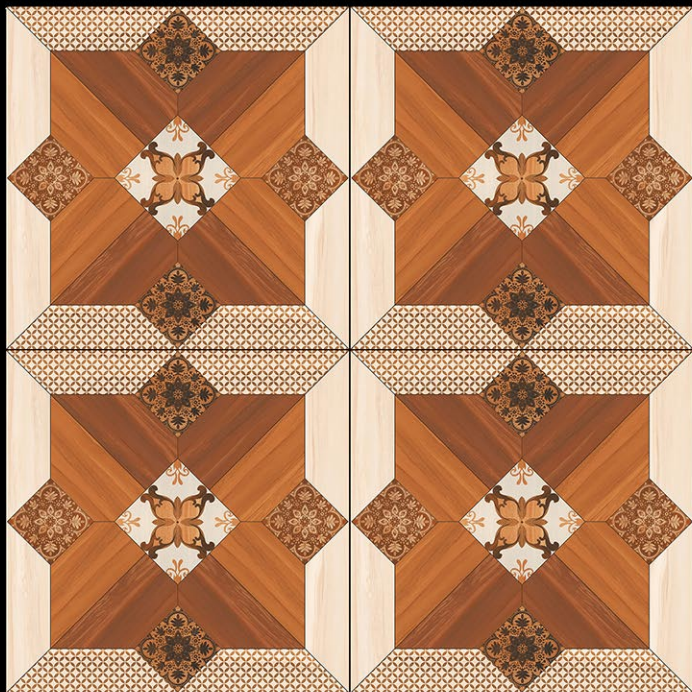

**Rustic**  
FINISH

1057

plain  
surface | **Rustic**  
FINISH

AMBAS WOOD

plain  
surface

**Rustic**  
FINISH

CASATA BEIGE

plain  
surface

**Rustic**  
FINISH

CHOCKO WOOD

plain  
surface

**Rustic**  
FINISH

CORBIN WOOD

plain  
surface | **Rustic**  
FINISH

CRETA ALMOND

plain  
surface

**Rustic**  
FINISH

CRETA DIAMOND

plain  
surface

**Rustic**  
FINISH

LANCER WOOD

plain  
surface | **Rustic**  
FINISH

MOON WHITE

plain  
surface