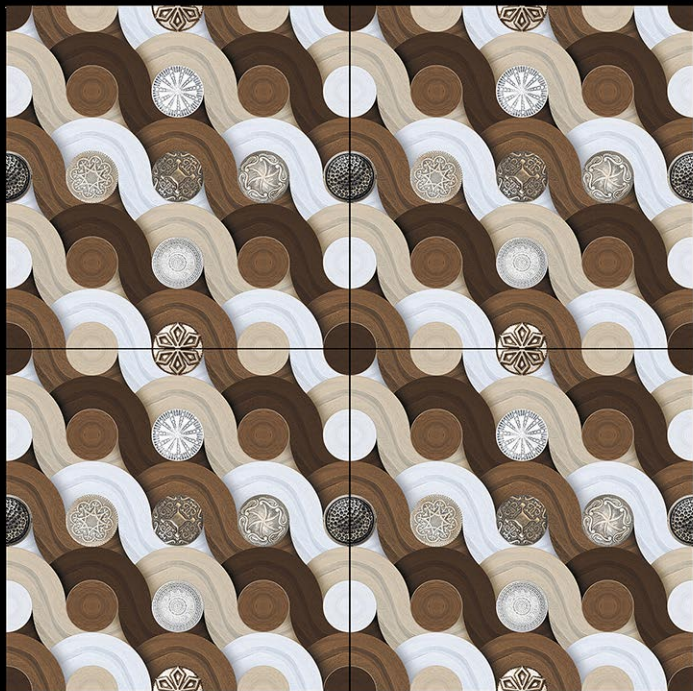

# Digital Porcelain 600x600 mm Tiles

plain  
surface

**Rustic**  
FINISH

RIO WOOD

plain  
surface

**Rustic**  
FINISH

NEO STONE

plain  
surface | **Rustic**  
FINISH

GEMSTONE

plain  
surface

**Rustic**  
FINISH

BASS WOOD

plain  
surface

**Rustic**  
FINISH

PIANO WOOD

plain  
surface

**Rustic**  
FINISH

1057

plain  
surface | **Rustic**  
FINISH

AMBAS WOOD

plain  
surface

**Rustic**  
FINISH

CASATA BEIGE

plain  
surface