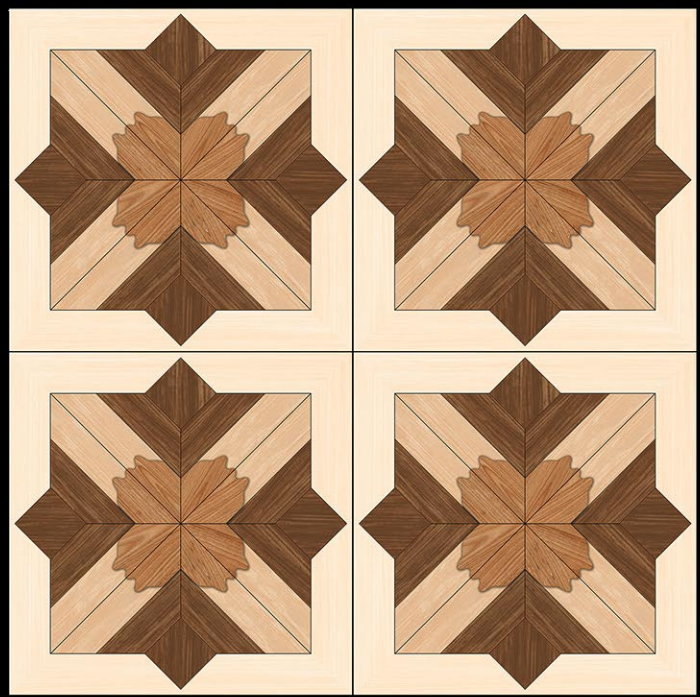

GEMSTONE

plain  
surface

**Rustic**  
FINISH

BASS WOOD

plain  
surface

**Rustic**  
FINISH

PIANO WOOD

plain  
surface

**Rustic**  
FINISH

1057

plain  
surface | **Rustic**  
FINISH

AMBAS WOOD

plain  
surface

**Rustic**  
FINISH

CASATA BEIGE

plain  
surface

**Rustic**  
FINISH

CHOCKO WOOD

plain  
surface

**Rustic**  
FINISH

CORBIN WOOD

plain  
surface | **Rustic**  
FINISH

CRETA ALMOND

plain  
surface

URBANO BROWN

plain  
surface

**Rustic**  
FINISH

URBANO GREY

plain  
surface

**Rustic**  
FINISH

BOHEMIA BALENO

plain  
surface