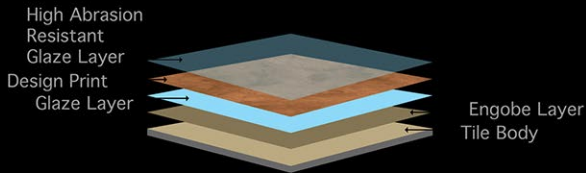

# Digital Porcelain 600x600 mm Tiles

plain  
surface

**Rustic**  
FINISH

RIO WOOD

plain  
surface

**Rustic**  
FINISH

NEO STONE

plain  
surface | **Rustic**  
FINISH