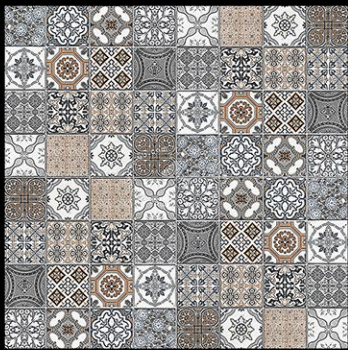

**Satin**  
FINISH

ATLAS GRIS

plain  
surface

**Screen**  
FINISH

8016

plain  
surface | **Screen**  
FINISH

8018

plain  
surface | **Screen**  
FINISH

8017

plain  
surface

**Screen**  
FINISH

BOHEMIA GRIS

plain  
surface | **Screen**  
FINISH

8005

plain  
surface

**Screen**  
FINISH