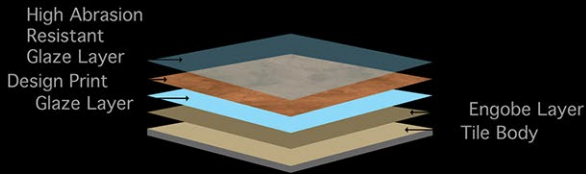

# Digital Porcelain 600x600 mm Tiles

plain  
surface

**Rustic**  
FINISH

NICOLA BROWN

plain  
surface

**Rustic**  
FINISH

NICOLA DECOR

plain  
surface