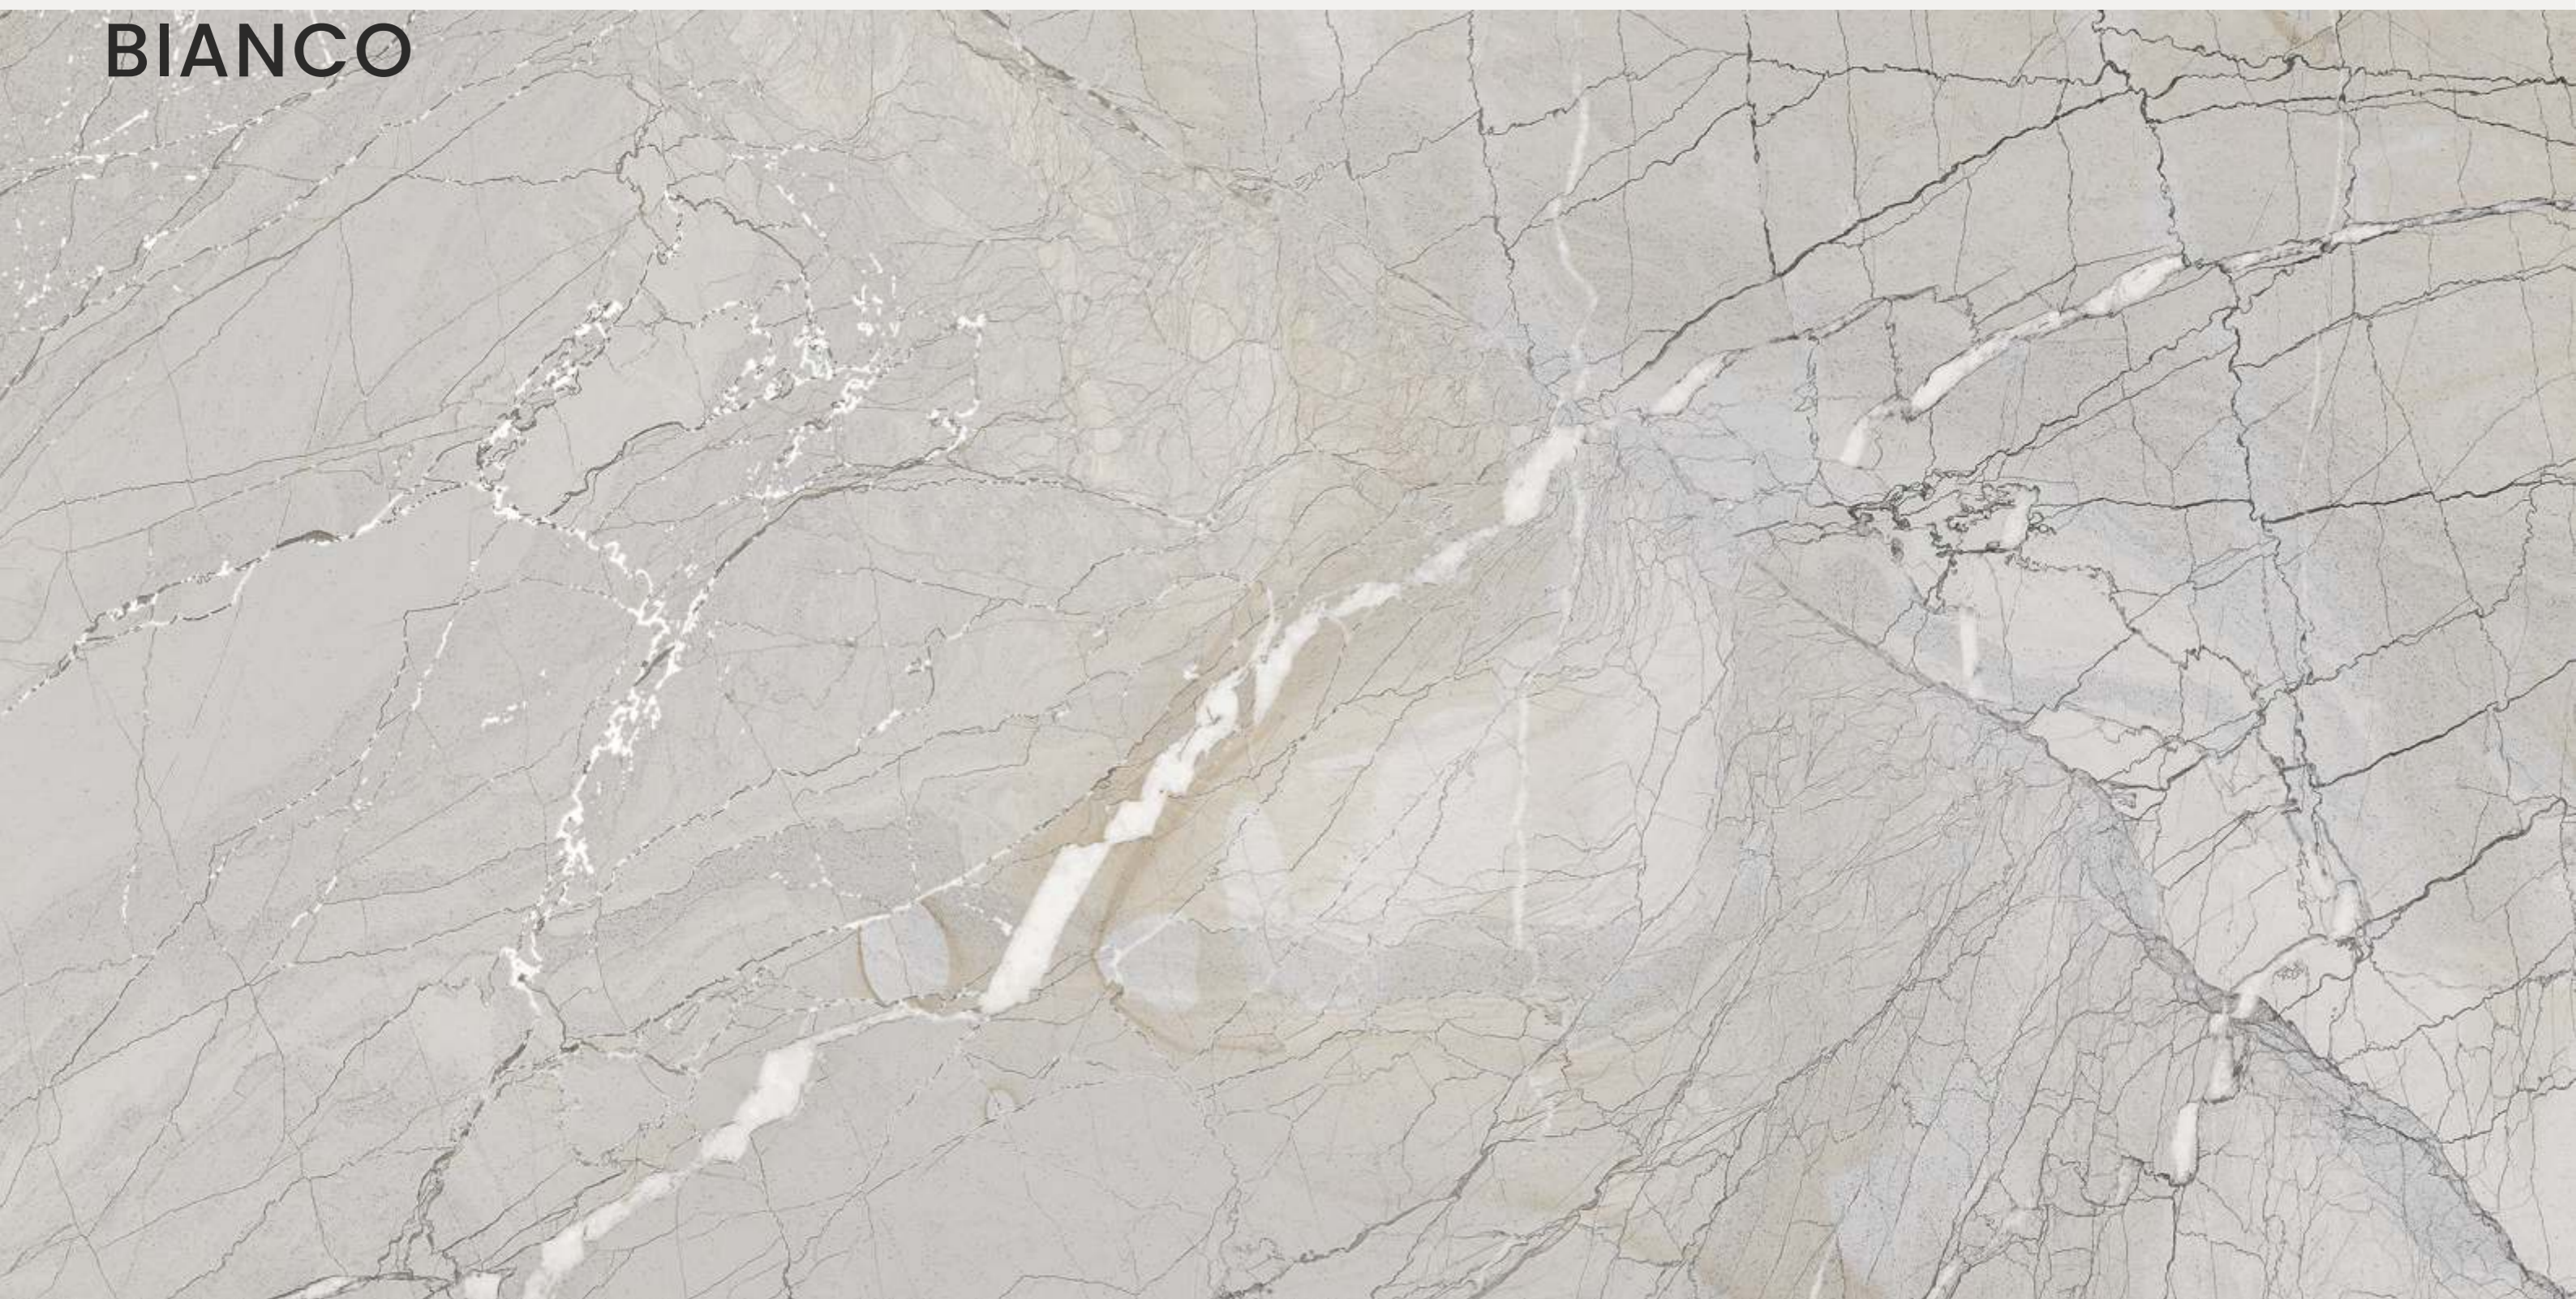

Random
04

JASPERO
NATURAL

JASPERO NATURAL

**MARVEL
BIANCO**

MARVEL BIANCO

SIZE
600x
1200MM

Series
MATT

Random
03