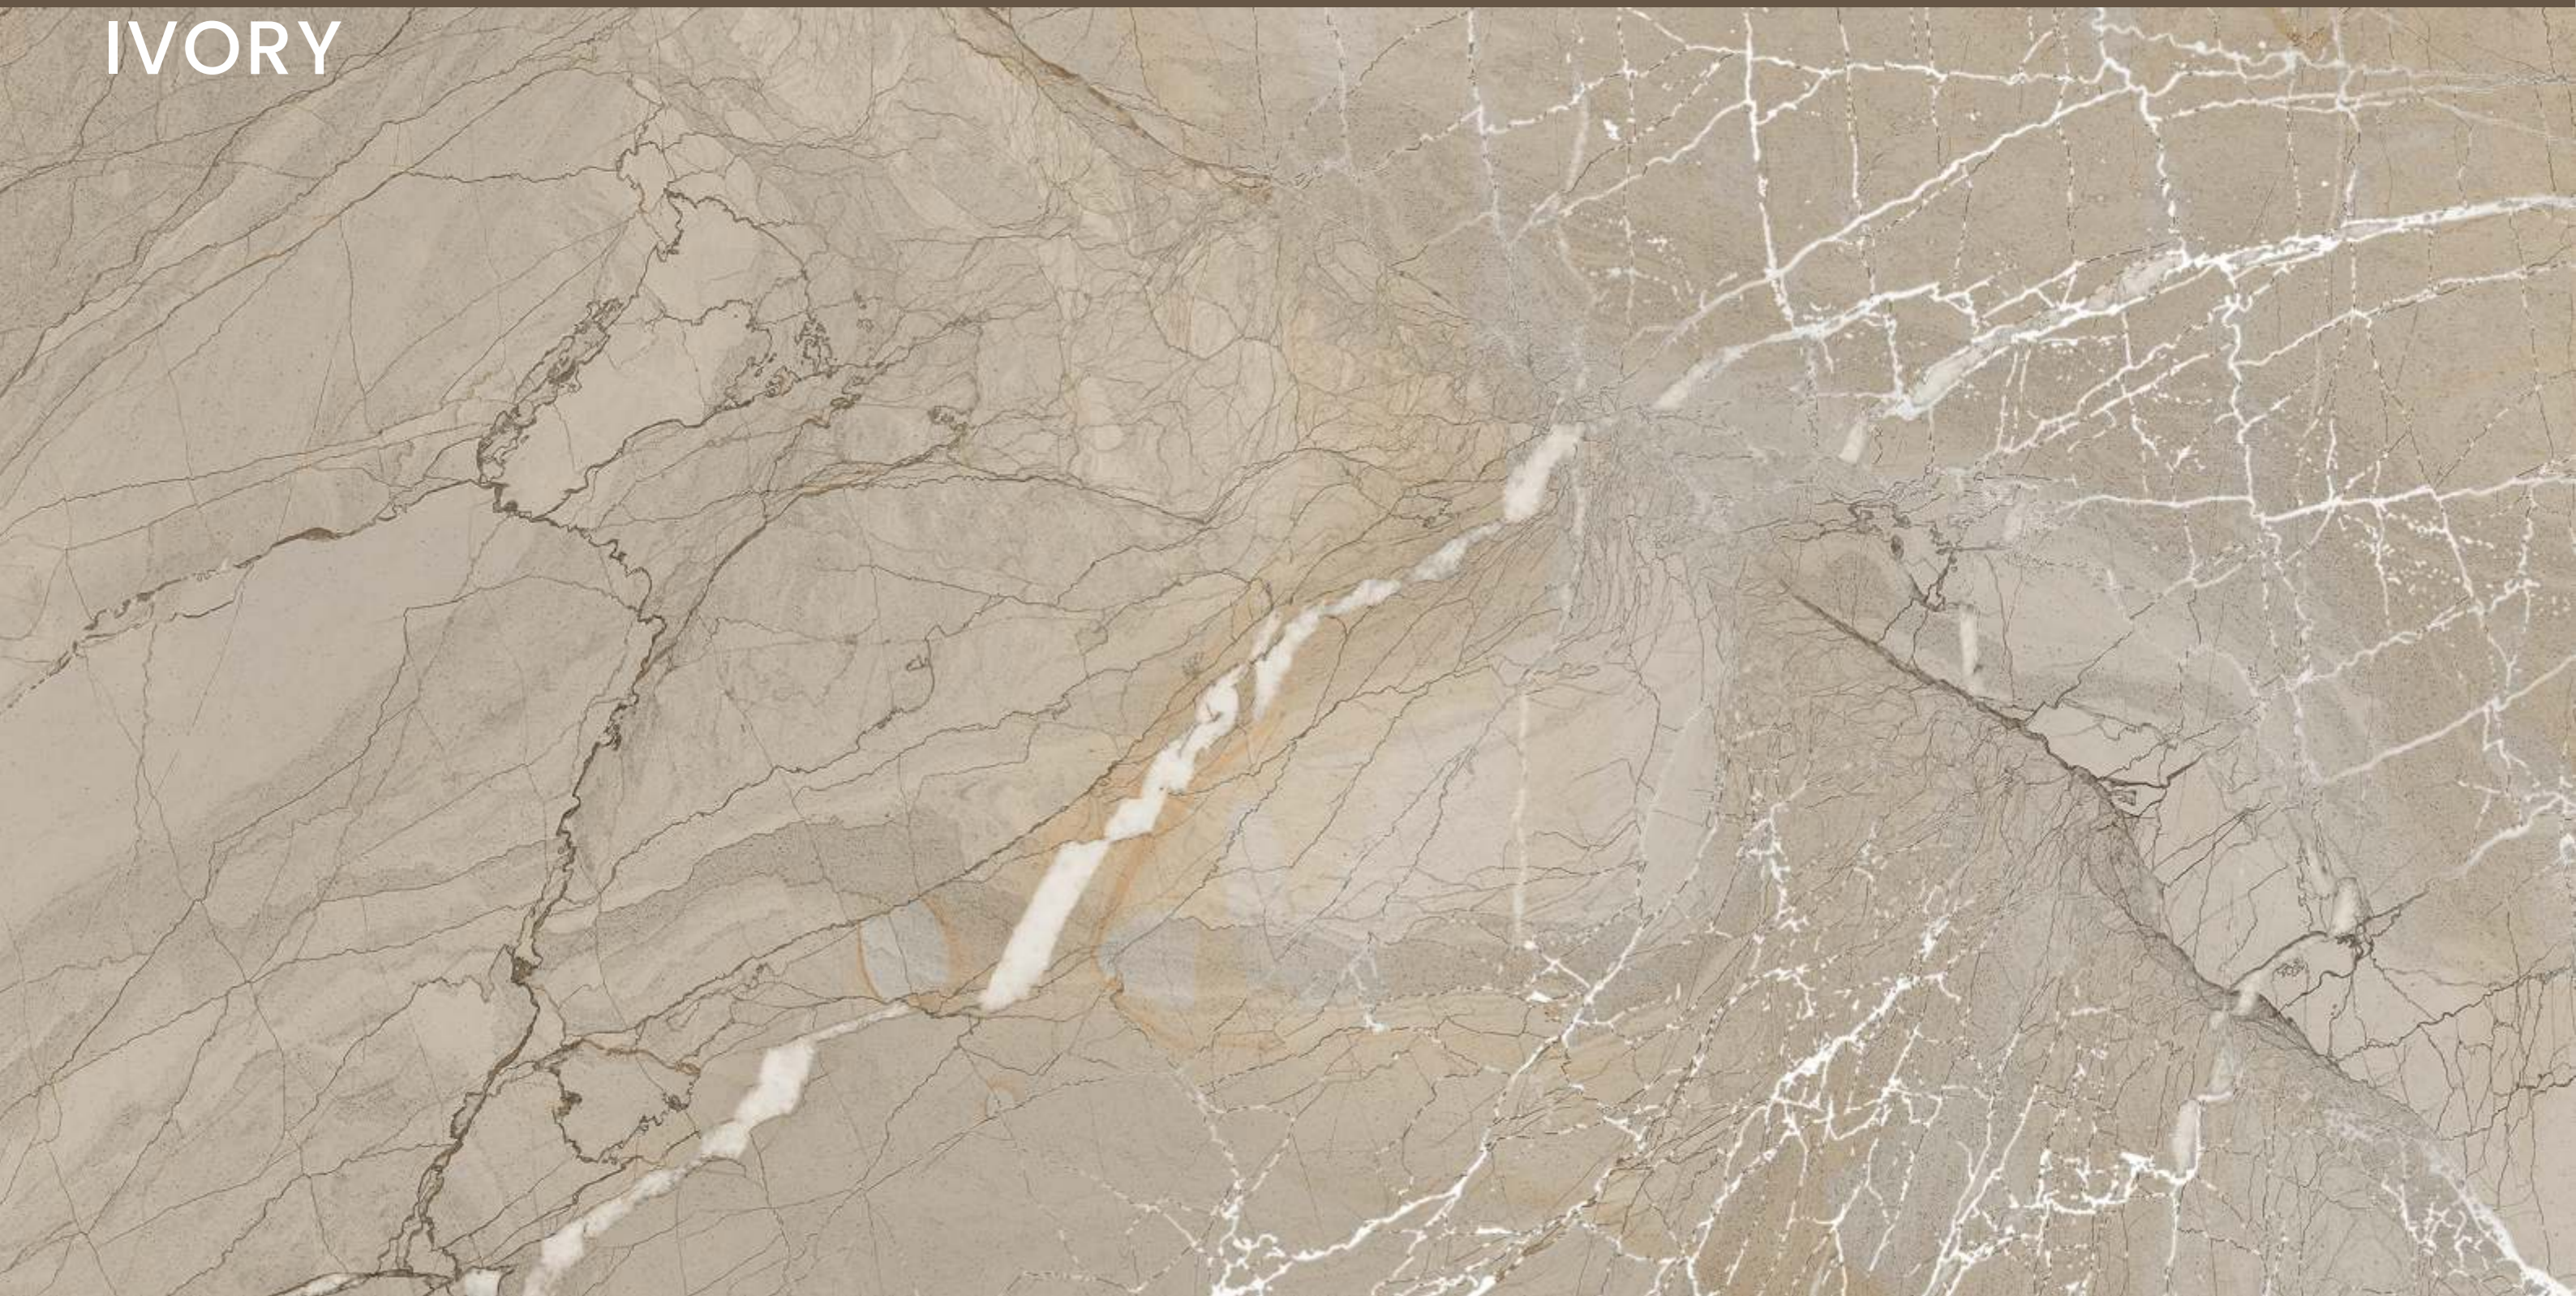

**MARVEL
IVORY**