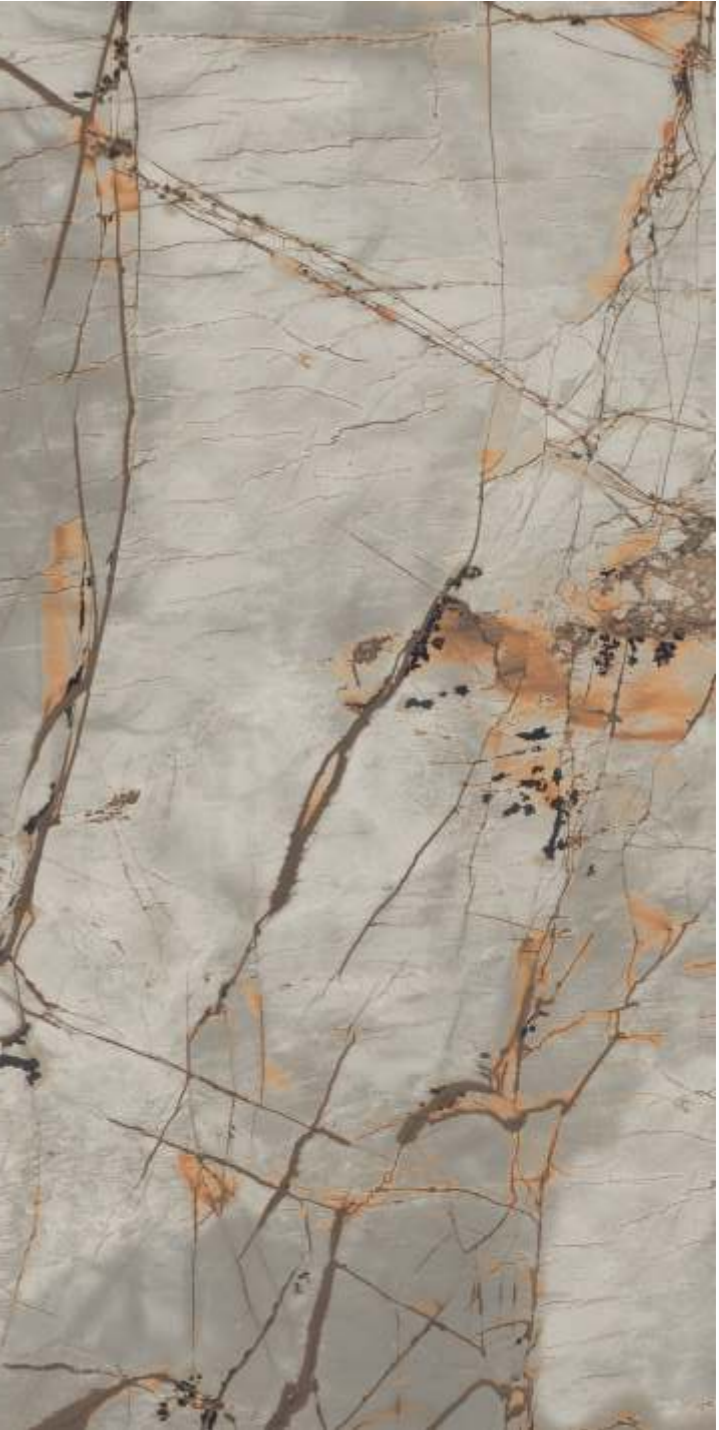

THUNDER GRIS

SIZE
600x
1200MM

Series
GLOSSY

Random
04