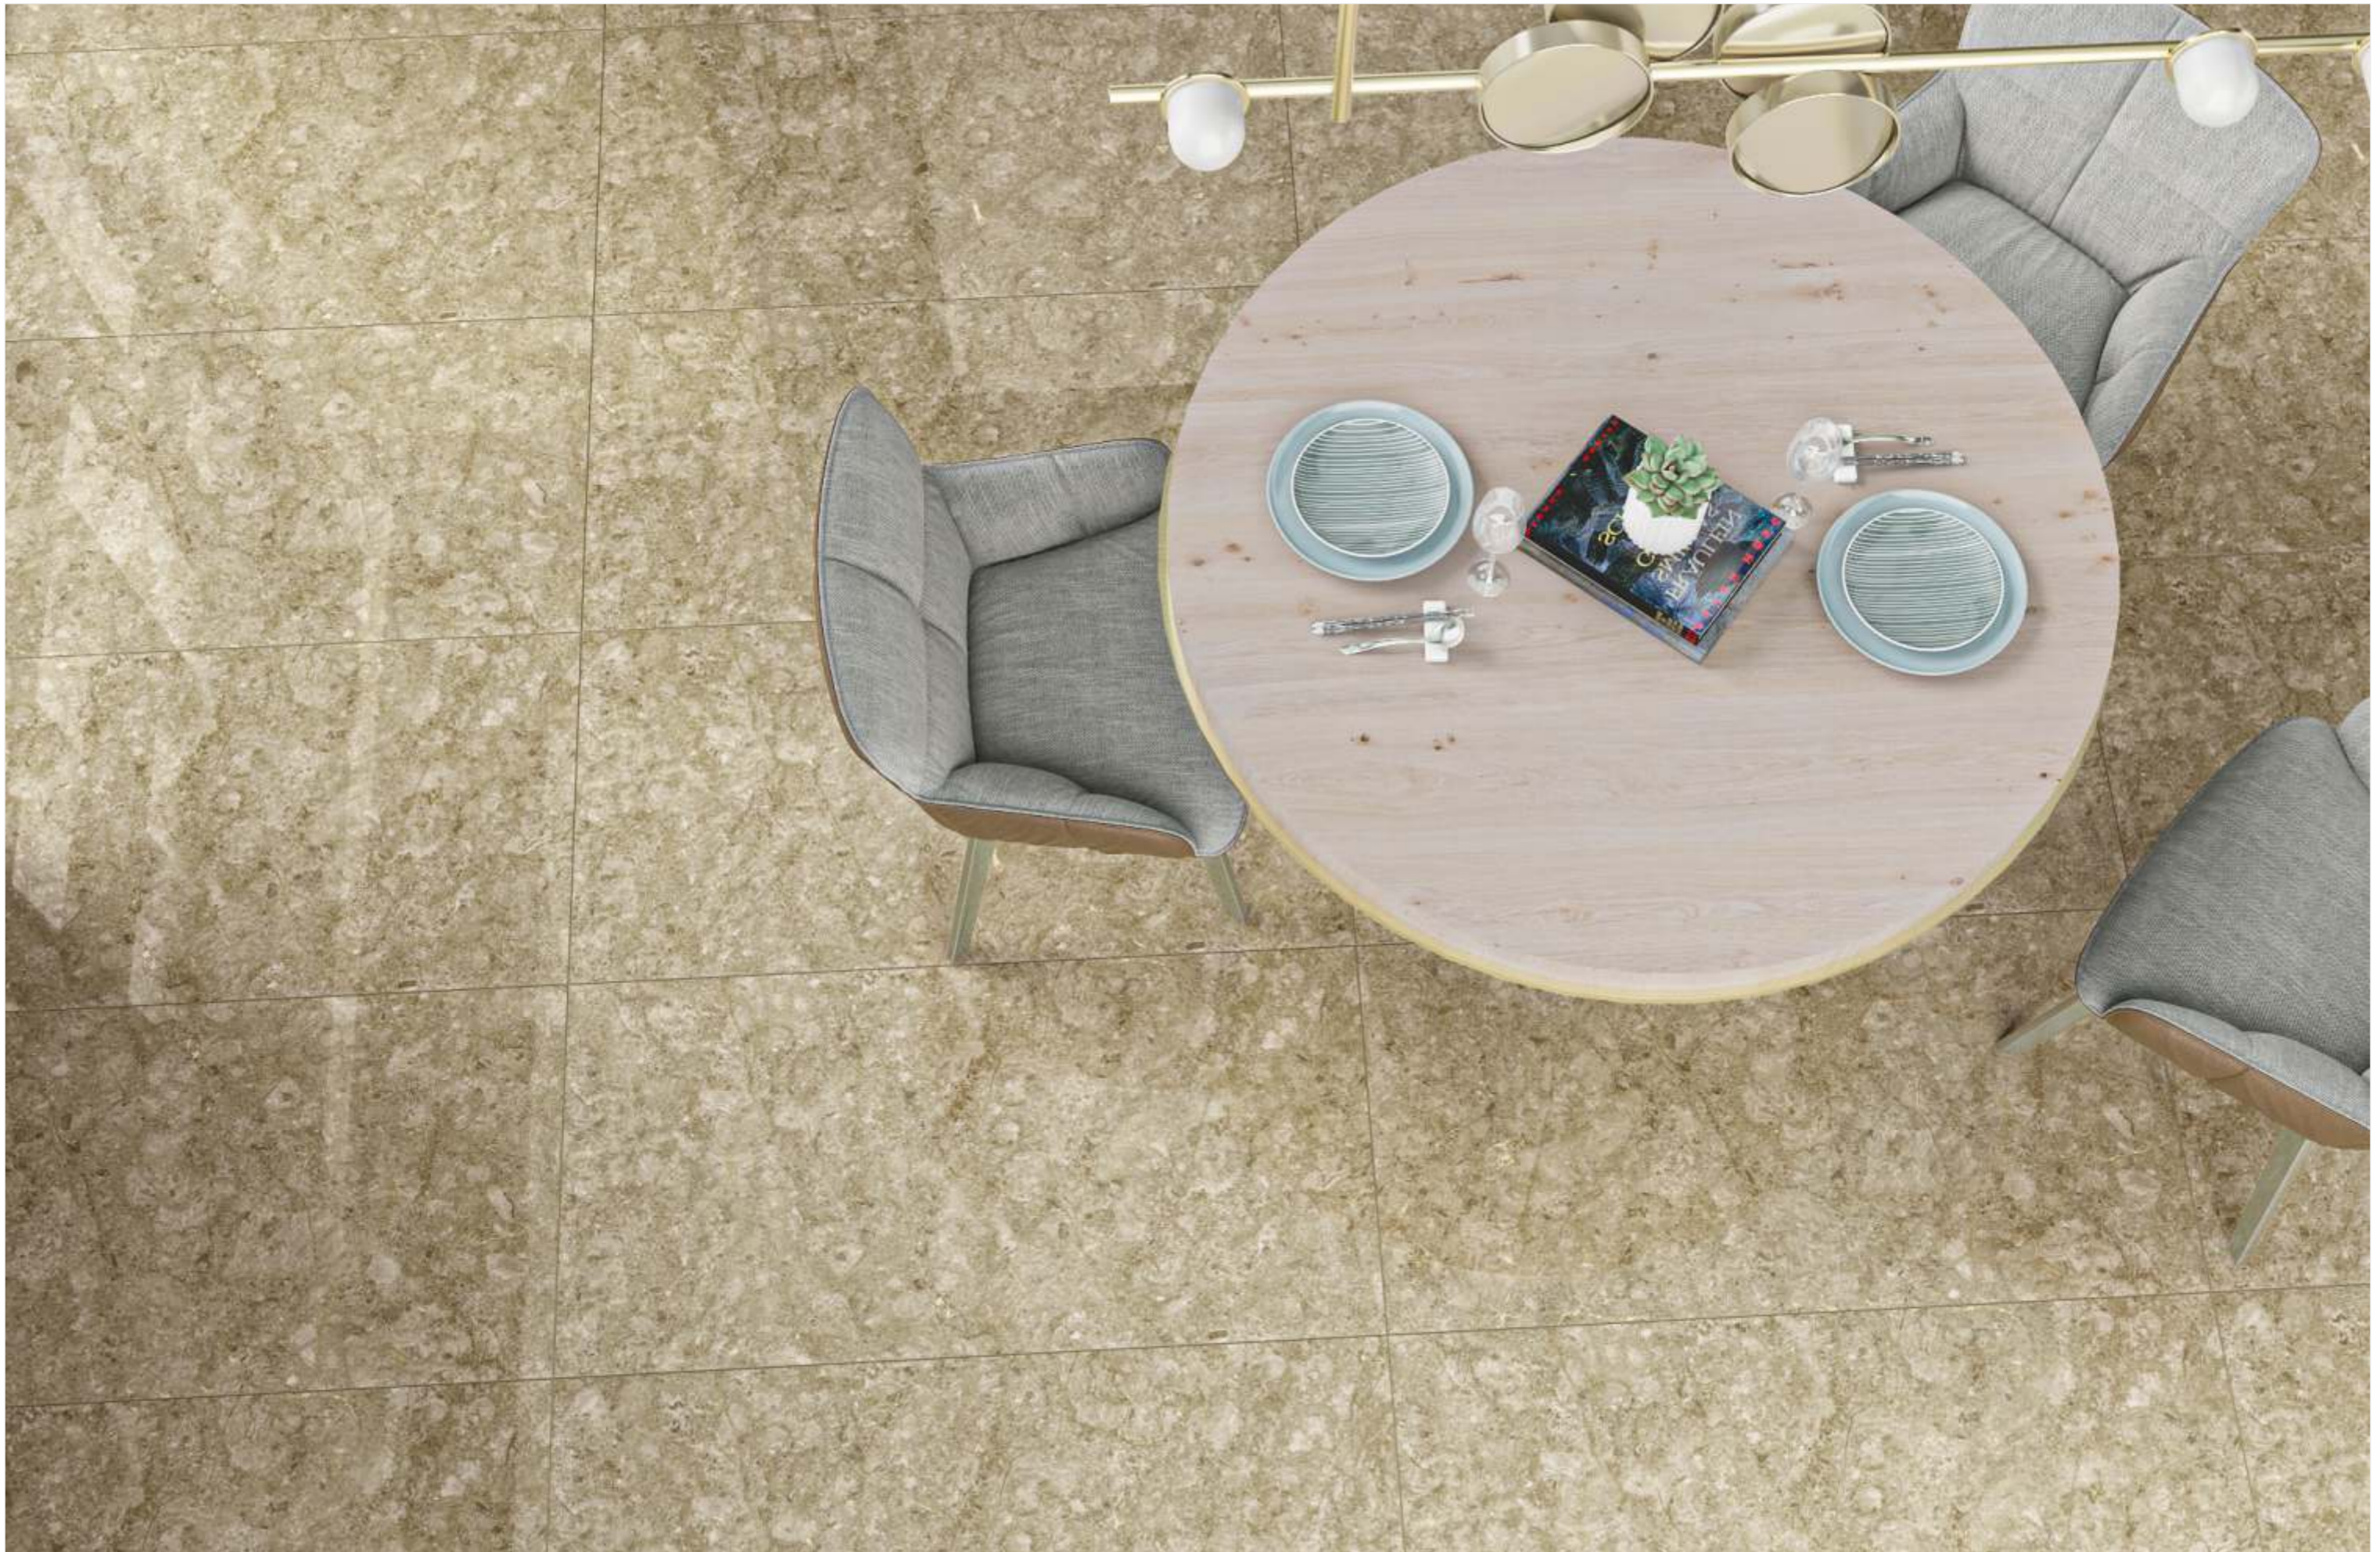

Series
GLOSSY

Random
03

WILLIAM FISSURE ALMOND

ZORANI
NATURAL

ZORANI NATURAL

SIZE
600x
1200MM

Series
GLOSSY

Random
03