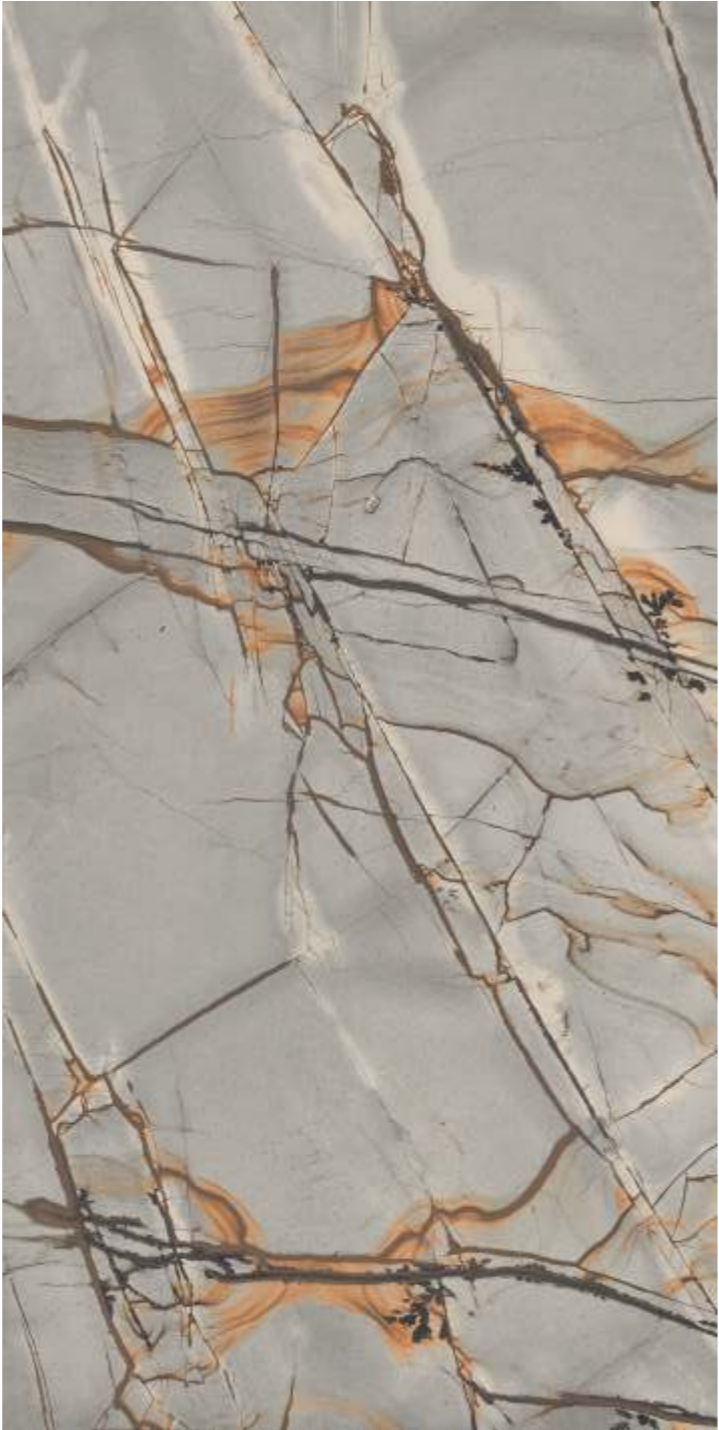

Series
GLOSSY

Random
03

STONEX SCOTCH MIST

**THUNDER
GRIS**

THUNDER GRIS

SIZE
600x
1200MM

Series
GLOSSY

Random
04