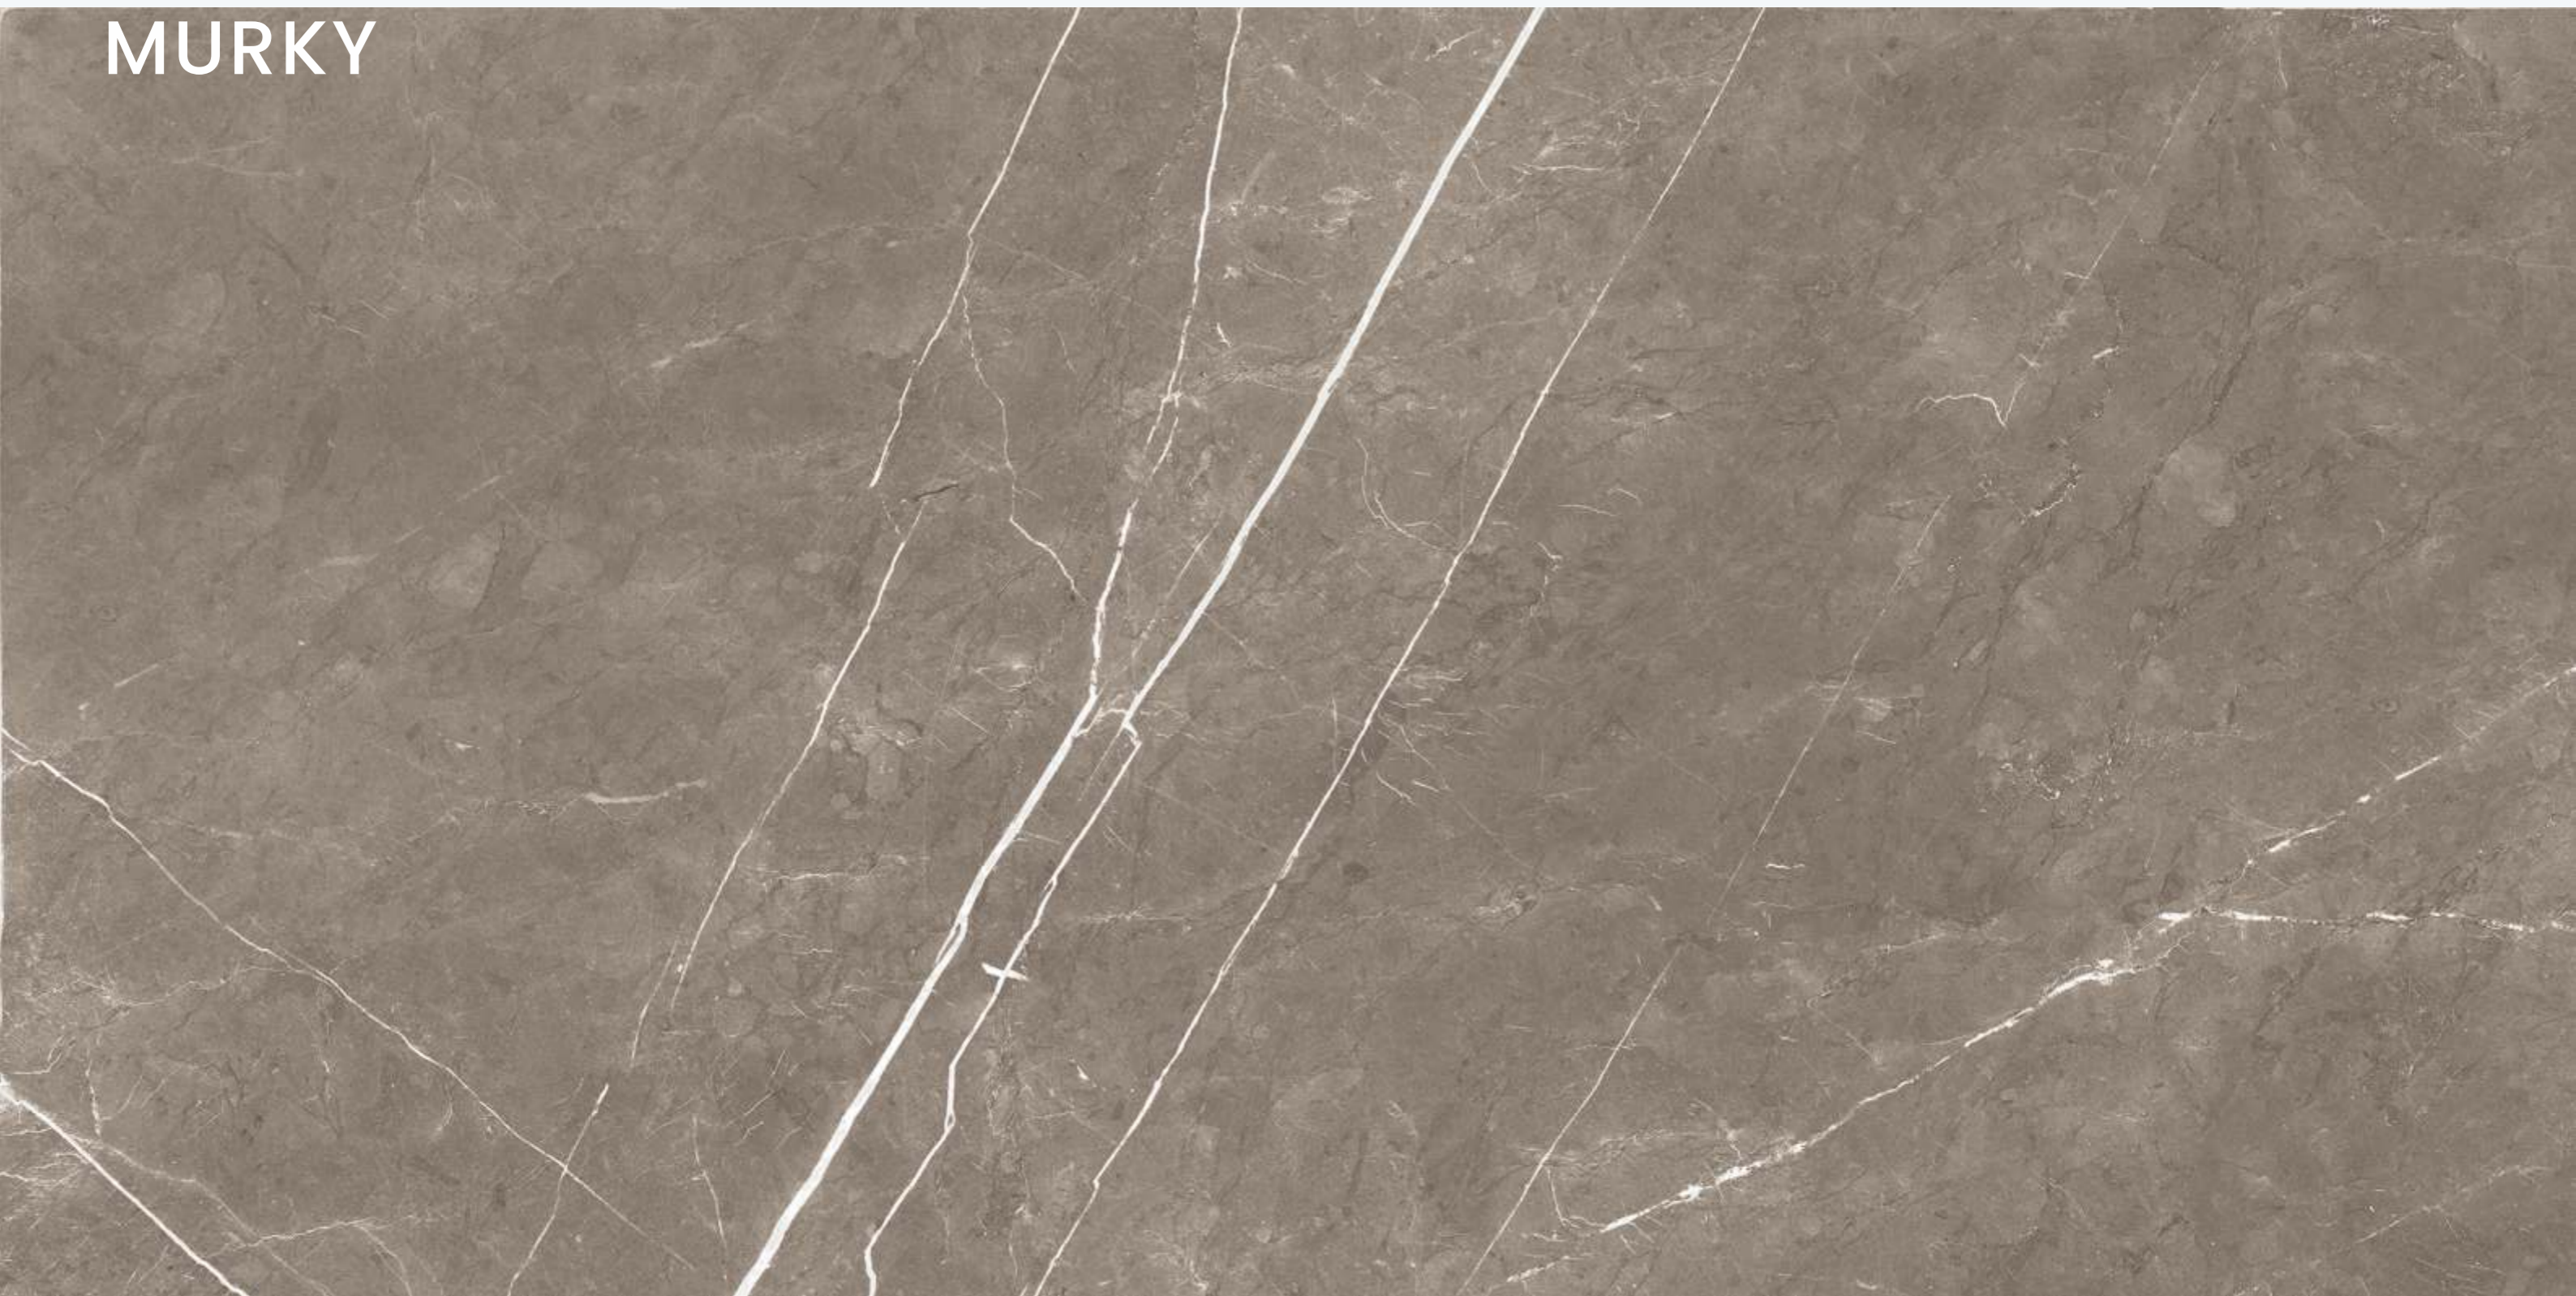

PIETRA
MURKY