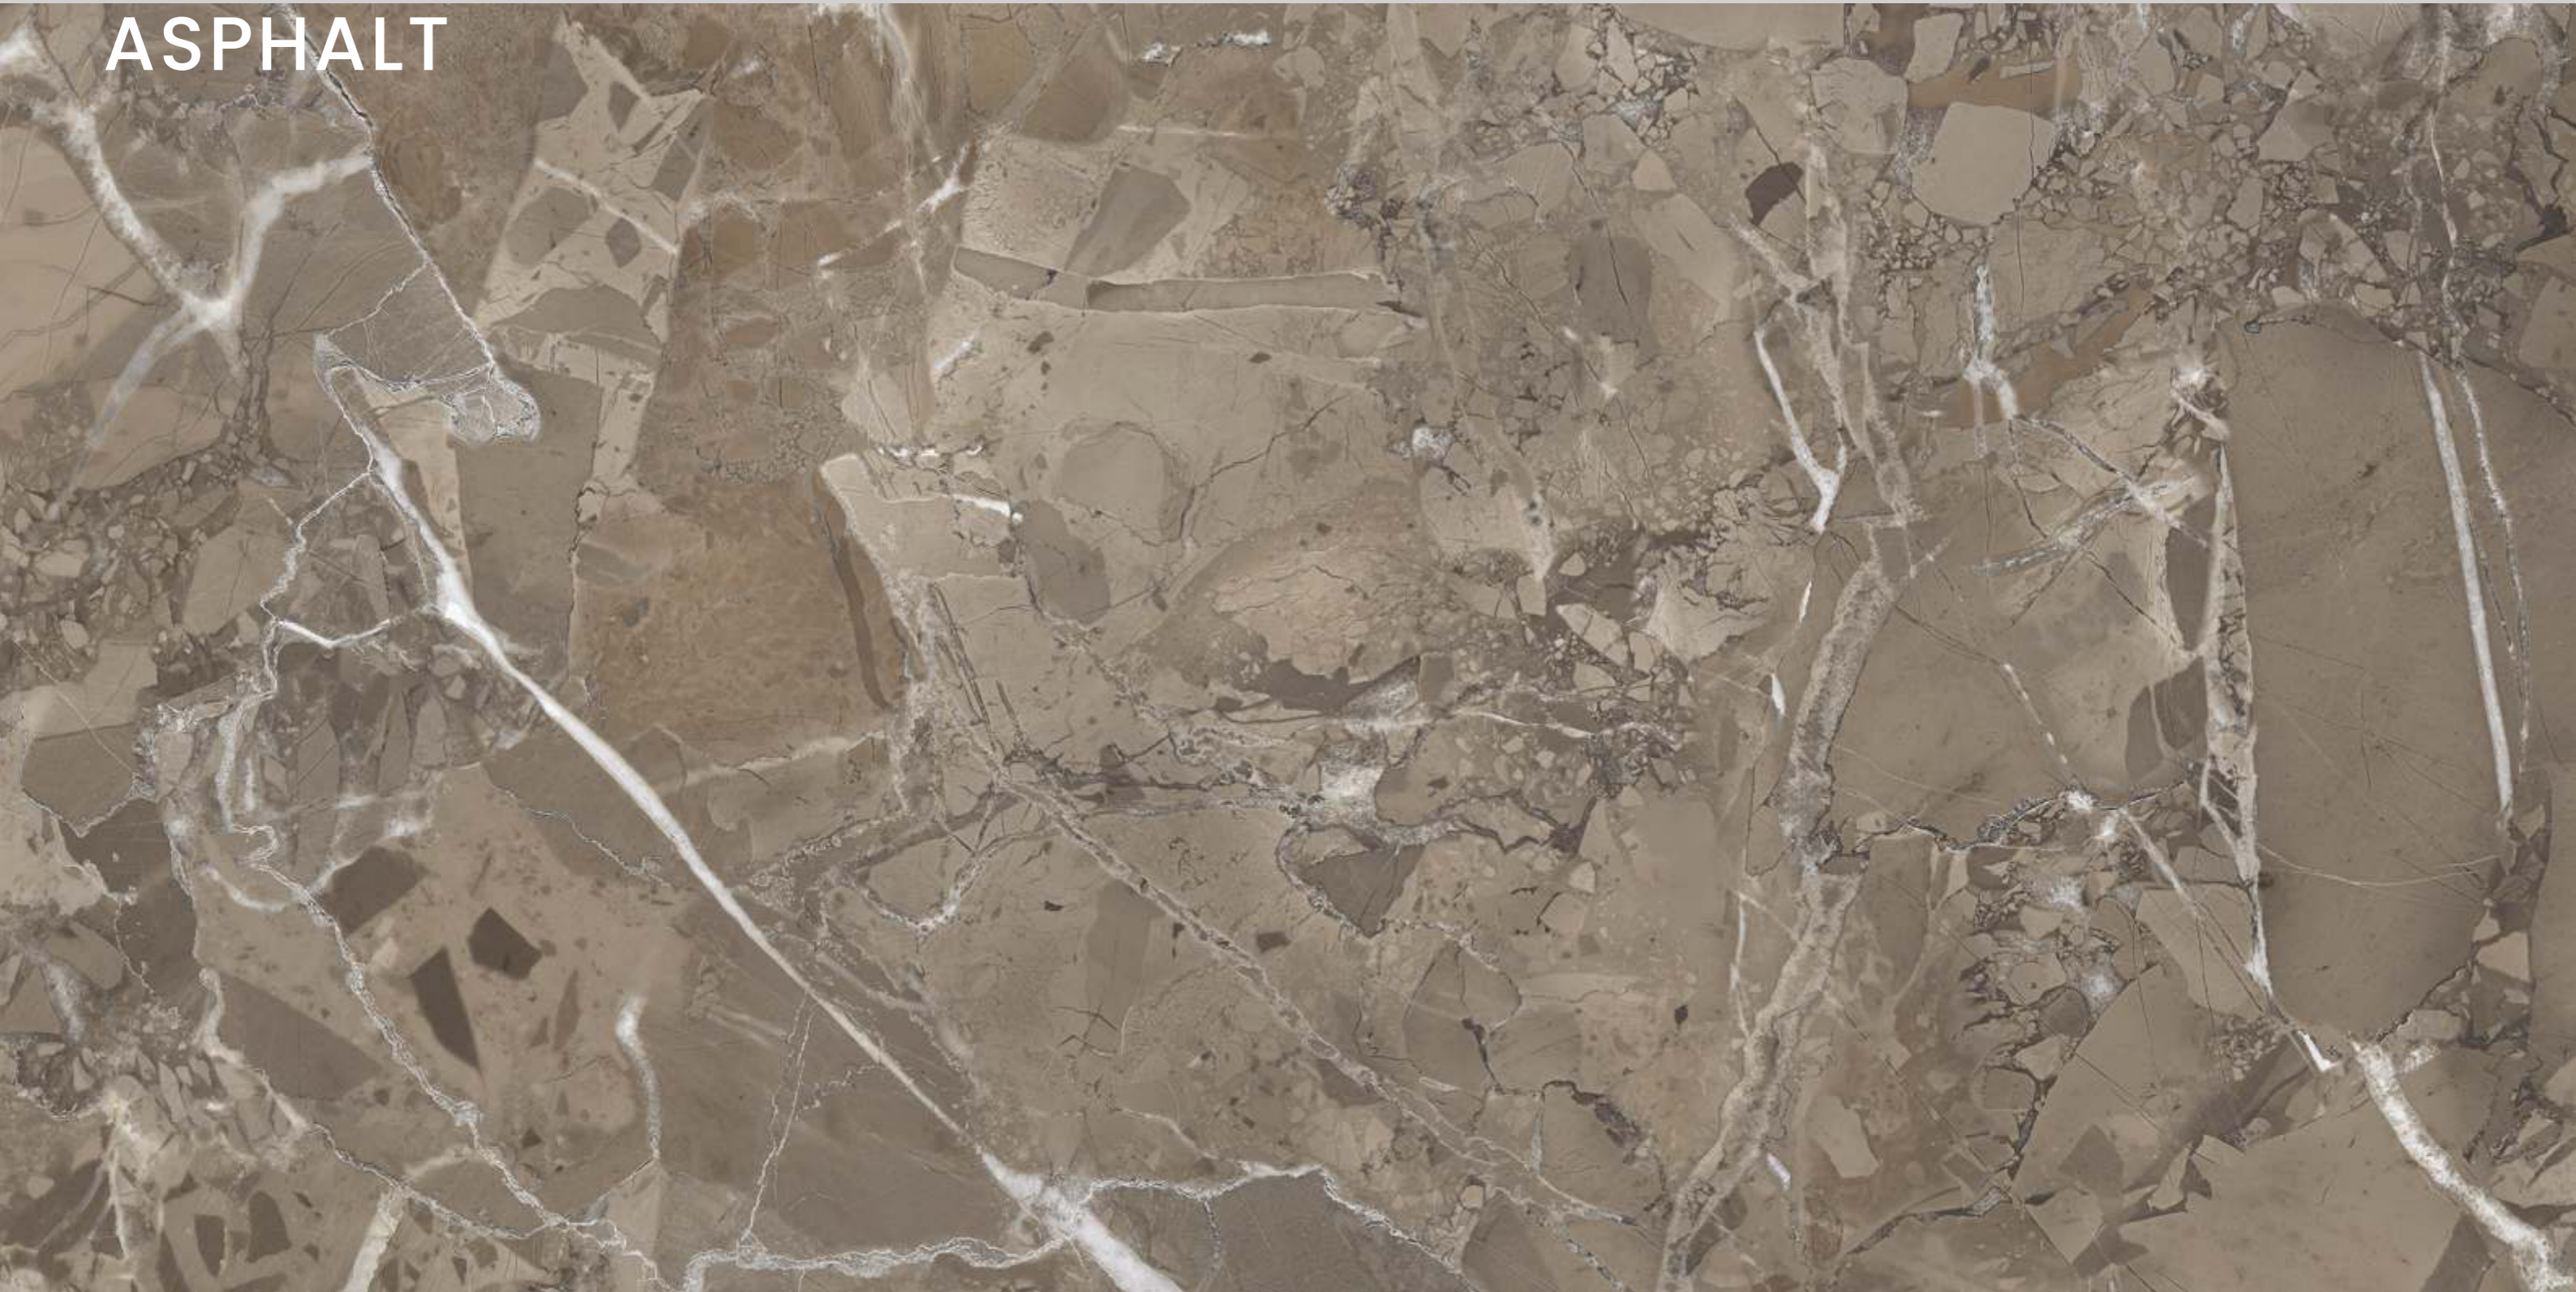

SIENA TAUP

SILVER
ARMENIA

SILVER ARMENIA

SIZE
600x
1200MM

Series
GLOSSY

Random
03

SILVER ARMENIA

STONEX FISSURE
ASPHALT