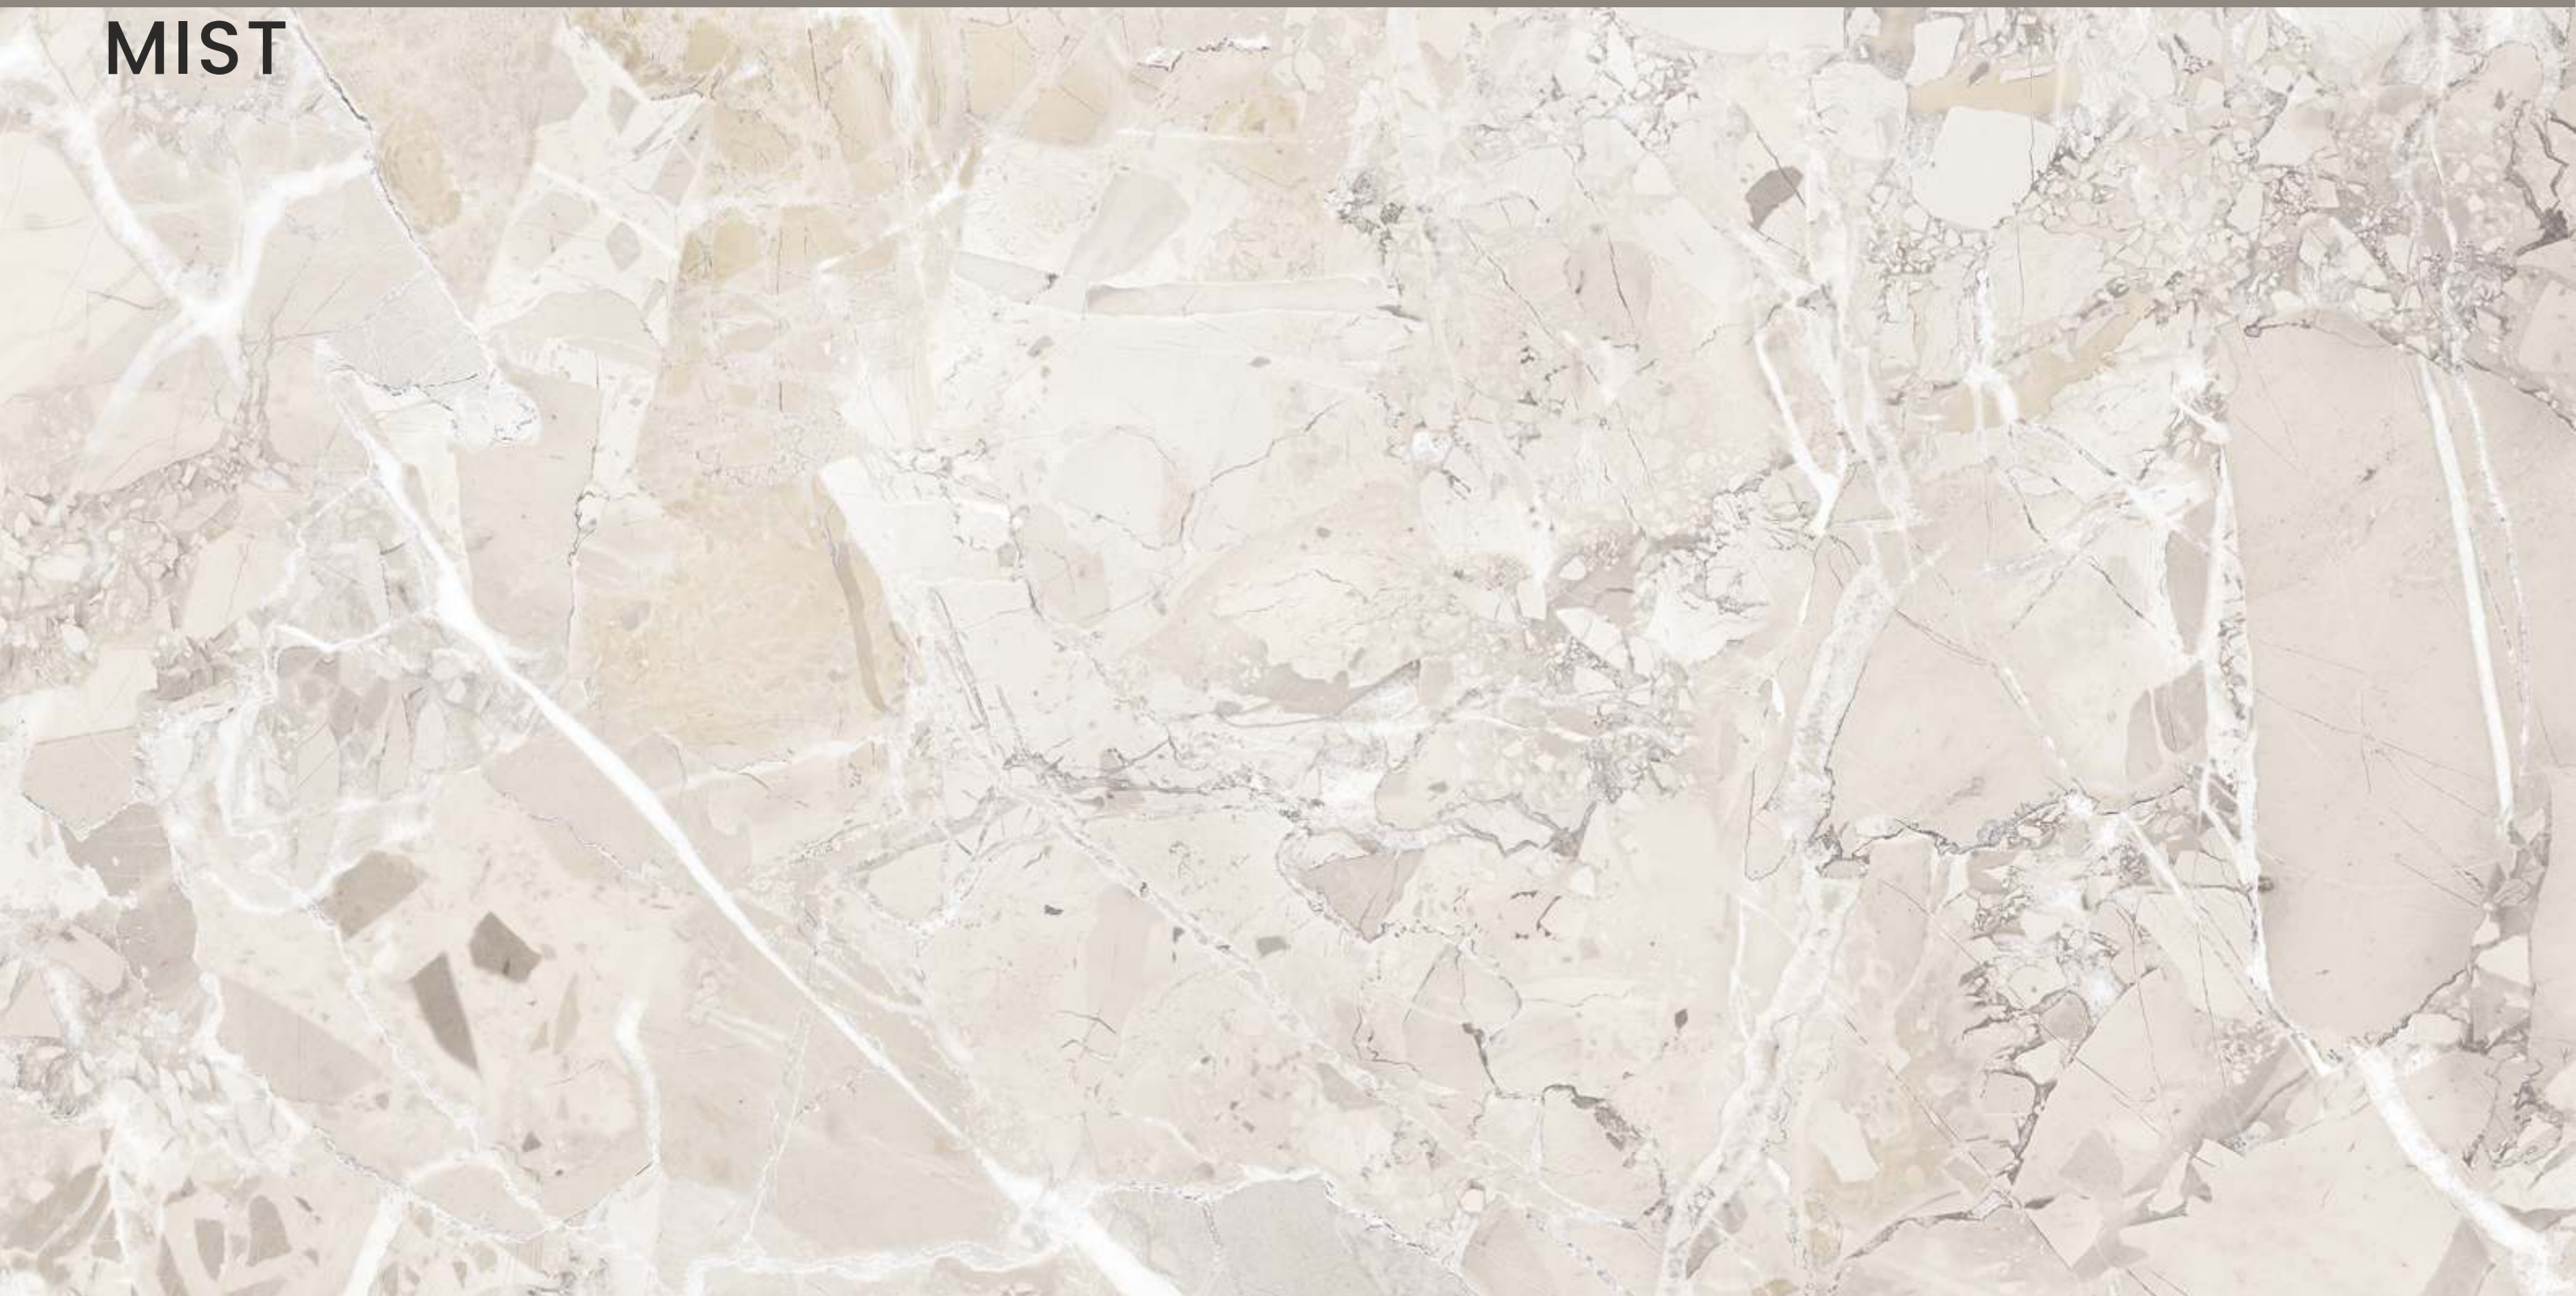

STONEX FISSURE ASPHALT

SIZE
600x
1200MM

Series
GLOSSY

Random
03

STONEX FISSURE ASPHALT

STONEX SCOTCH
MIST

STONEX SCOTCH MIST

SIZE
600x
1200MM