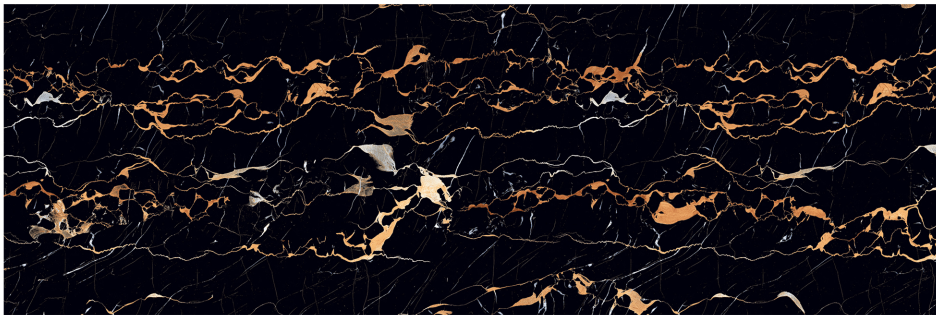

COLOUR BODY   SIZE:
80x240cm

THICKNESS:
:15mm | :18mm

FINISH:
GLOSS

GOLDEN PORTORO