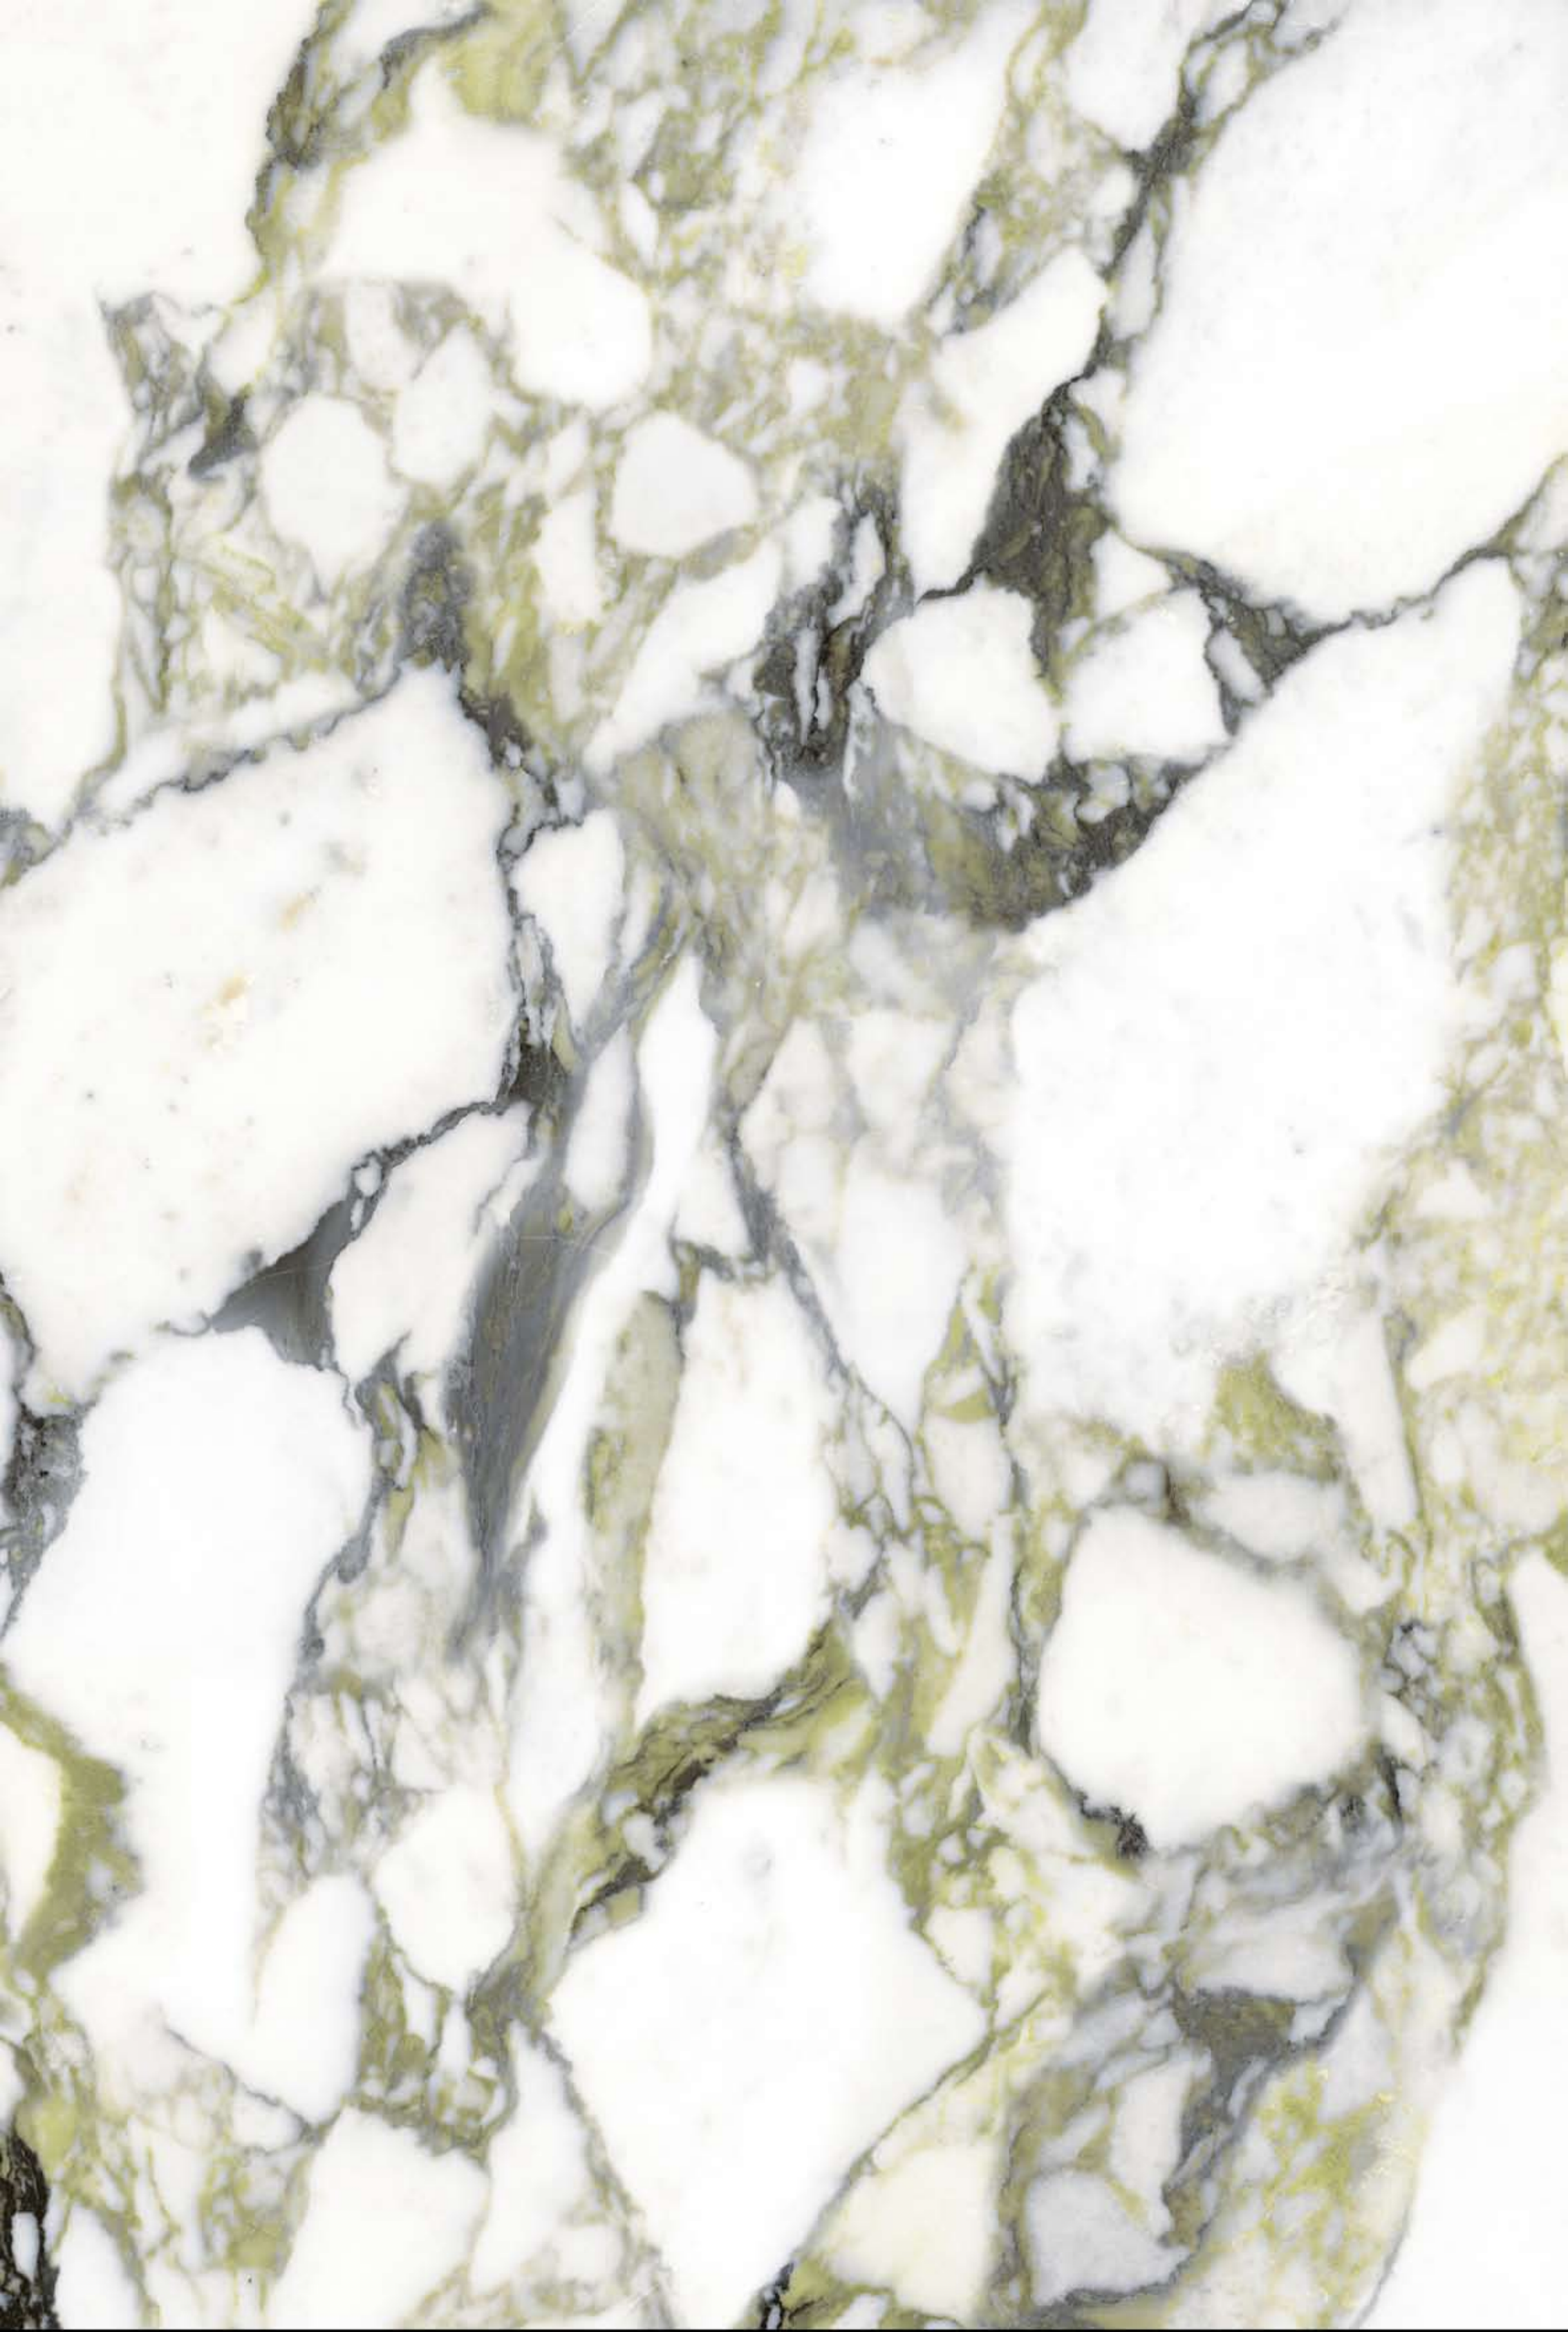

HONEY ONYX OLIVE

HG